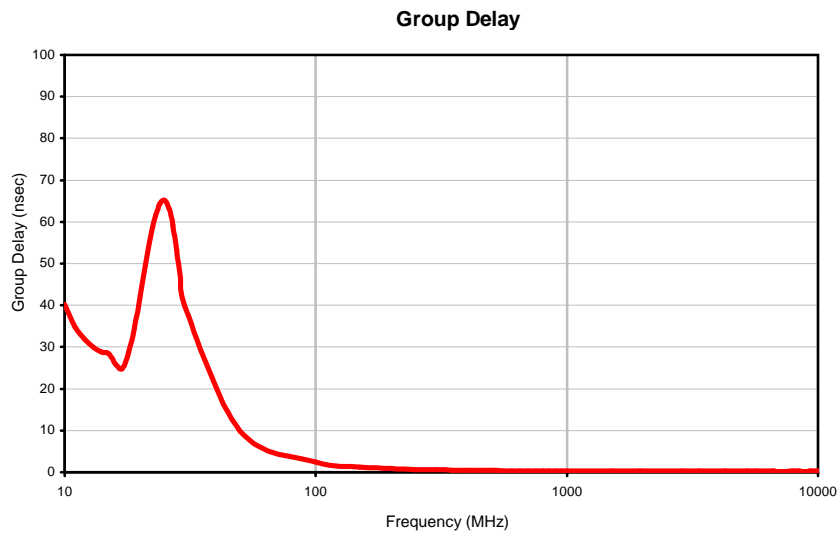

## Typical Performance Curves

RF/MICROWAVE COMPONENTS • ISO 9001 ISO 14001 AS 9100 CERTIFIED RoHS compliant  
P.O. Box 350166, Brooklyn, New York 11235-0003 (718) 934-4500 Fax (718) 332-4661

The Design Engineers Search Engine finds the model you need, Instantly • For detailed performance specs & shopping online see