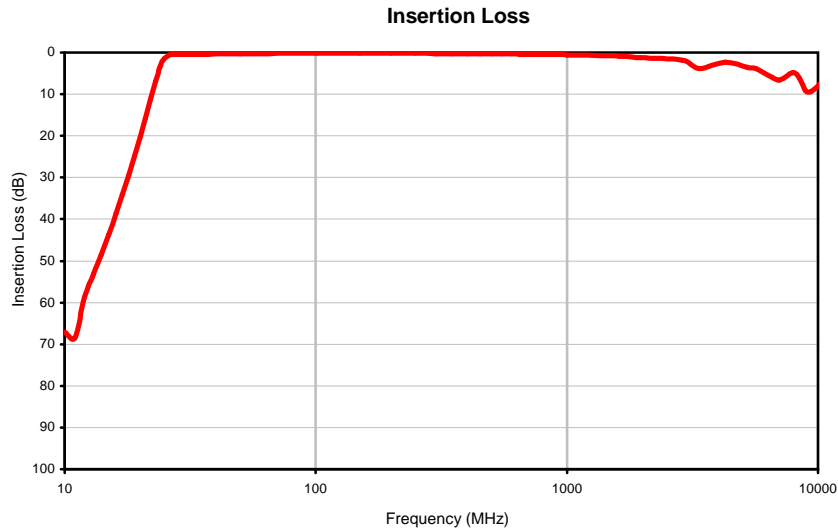

## Typical Performance Curves

RF/MICROWAVE COMPONENTS • ISO 9001 ISO 14001 AS 9100 CERTIFIED RoHS compliant  
P.O. Box 350166, Brooklyn, New York 11235-0003 (718) 934-4500 Fax (718) 332-4661

The Design Engineers Search Engine finds the model you need, Instantly • For detailed performance specs & shopping online see