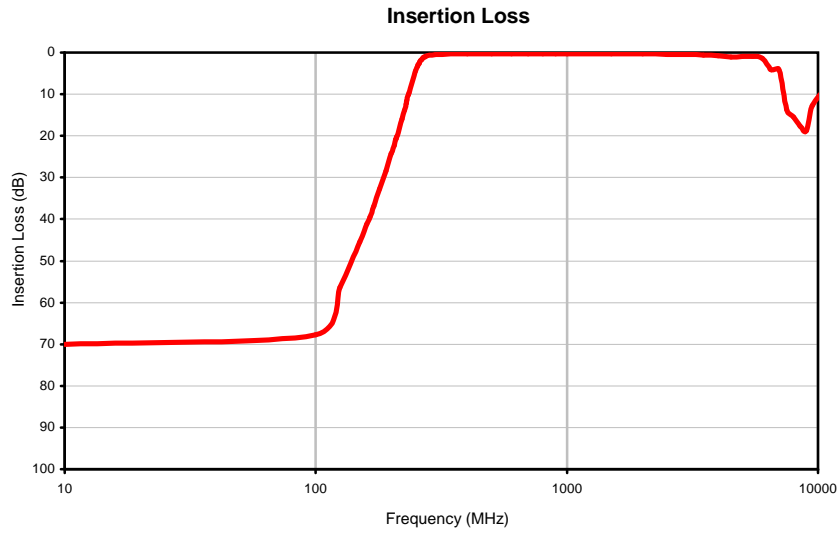

Coaxial High Pass Filter

SHP-300+

Typical Performance Curves

IF/RF MICROWAVE COMPONENTS • ISO 9001 ISO 14001 AS 9100 CERTIFIED • RoHS compliant
P.O. Box 350166, Brooklyn, New York 11235-0003 (718) 934-4500 Fax (718) 332-4661

The Design Engineers Search Engine finds the model you need, Instantly • For detailed performance specs & shopping online see

REV. X1
SHP-300+
070628
Page 1 of 1