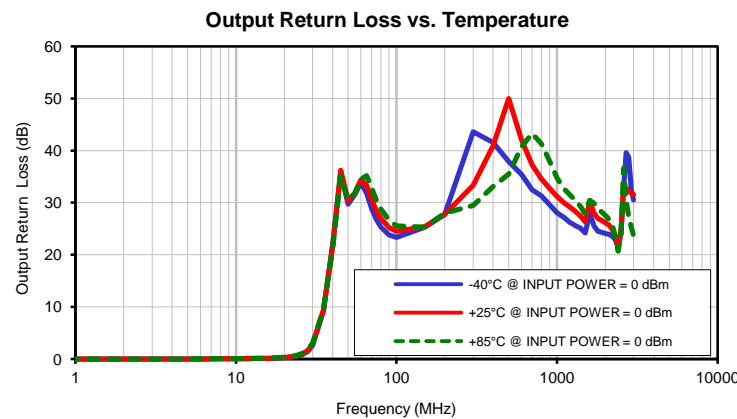

Typical Performance Curves

High Pass Filter

SHP-48+

Typical Performance Curves

P.O. Box 350166, Brooklyn, New York 11235-0003 (718) 934-4500 • Fax (718) 332-4661 For detailed performance specs & shopping online see Mini-Circuits web site
The Design Engineers Search Engine Provides ACTUAL Data Instantly From MINI-CIRCUITS At: www.minicircuits.com