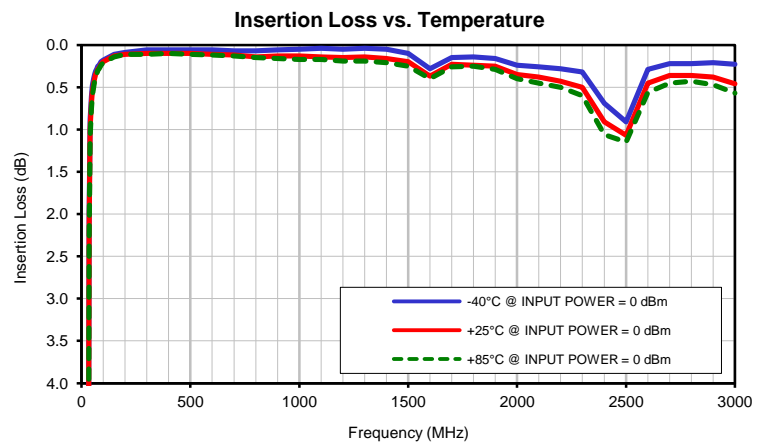

Typical Performance Curves

High Pass Filter

SHP-48+

Typical Performance Curves

P.O. Box 350166, Brooklyn, New York 11235-0003 (718) 934-4500 • Fax (718) 332-4661 For detailed performance specs & shopping online see Mini-Circuits web site
The Design Engineers Search Engine Provides ACTUAL Data Instantly From MINI-CIRCUITS At: www.minicircuits.com