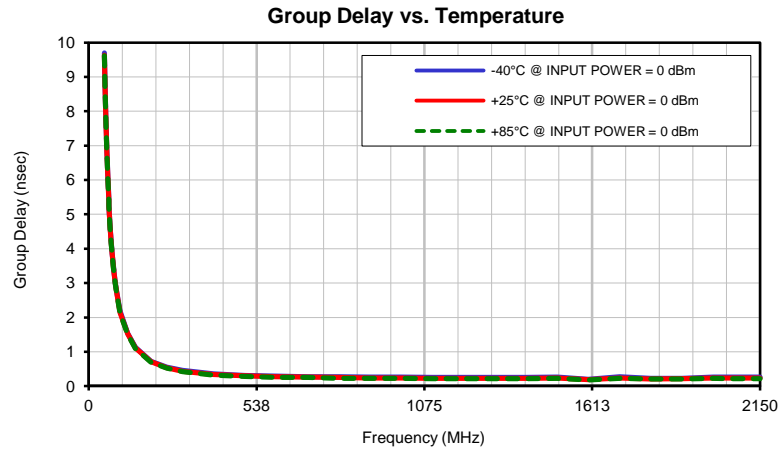

Typical Performance Curves

High Pass Filter

SHP-48+

Typical Performance Curves

P.O. Box 350166, Brooklyn, New York 11235-0003 (718) 934-4500 • Fax (718) 332-4661 For detailed performance specs & shopping online see Mini-Circuits web site
The Design Engineers Search Engine Provides ACTUAL Data Instantly From MINI-CIRCUITS At: www.minicircuits.com