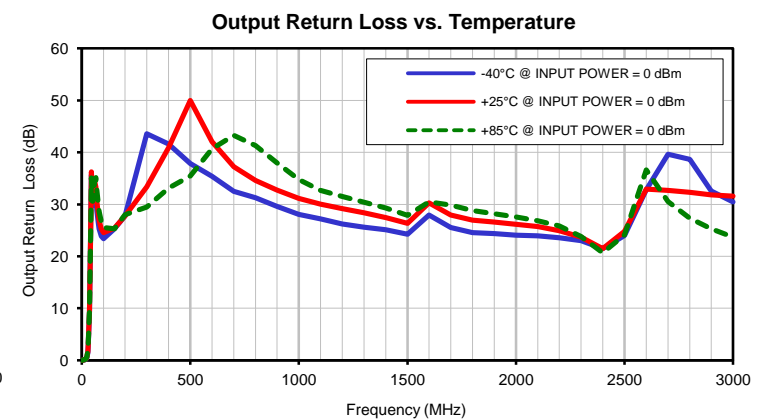

Typical Performance Curves

High Pass Filter

SHP-48+

Typical Performance Curves

P.O. Box 350166, Brooklyn, New York 11235-0003 (718) 934-4500 • Fax (718) 332-4661 For detailed performance specs & shopping online see Mini-Circuits web site
The Design Engineers Search Engine Provides ACTUAL Data Instantly From MINI-CIRCUITS At: www.minicircuits.com