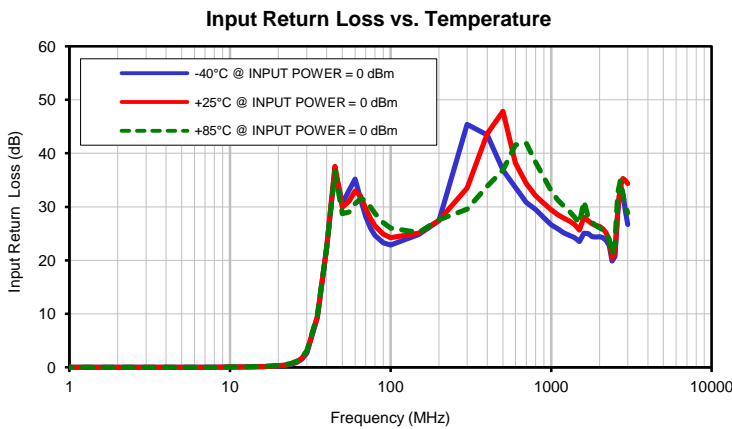

Typical Performance Curves

High Pass Filter

SHP-48+

Typical Performance Curves

P.O. Box 350166, Brooklyn, New York 11235-0003 (718) 934-4500 • Fax (718) 332-4661 For detailed performance specs & shopping online see Mini-Circuits web site
The Design Engineers Search Engine Provides ACTUAL Data Instantly From MINI-CIRCUITS At: www.minicircuits.com