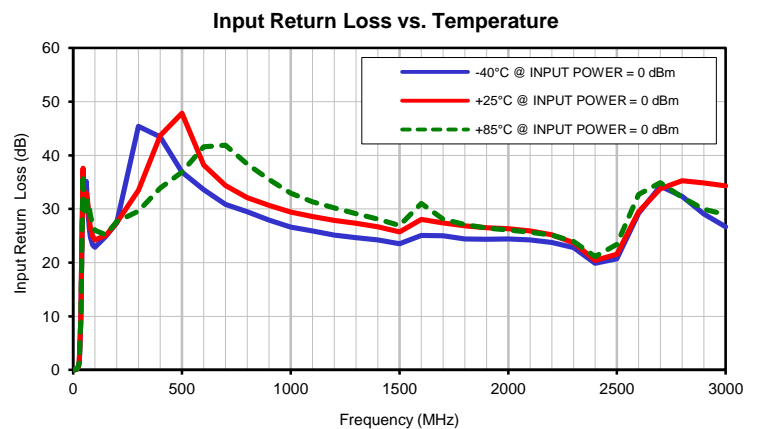

Typical Performance Curves

High Pass Filter

SHP-48+

Typical Performance Curves

P.O. Box 350166, Brooklyn, New York 11235-0003 (718) 934-4500 • Fax (718) 332-4661 For detailed performance specs & shopping online see Mini-Circuits web site
The Design Engineers Search Engine Provides ACTUAL Data Instantly From MINI-CIRCUITS At: www.minicircuits.com