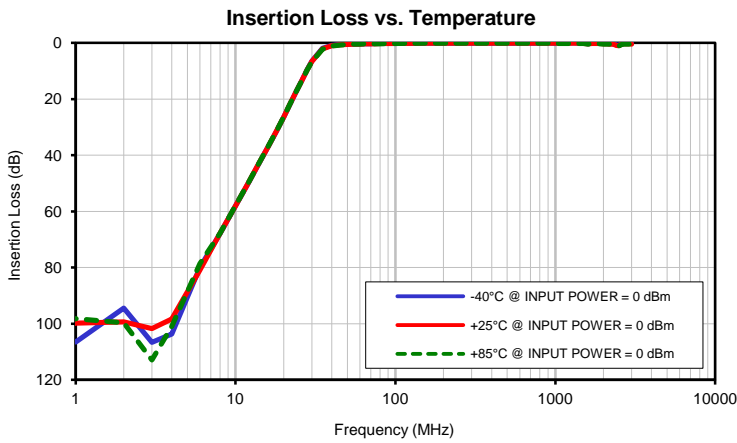

Typical Performance Curves

High Pass Filter

SHP-48+

Typical Performance Curves

P.O. Box 350166, Brooklyn, New York 11235-0003 (718) 934-4500 • Fax (718) 332-4661 For detailed performance specs & shopping online see Mini-Circuits web site
The Design Engineers Search Engine Provides ACTUAL Data Instantly From MINI-CIRCUITS At: www.minicircuits.com