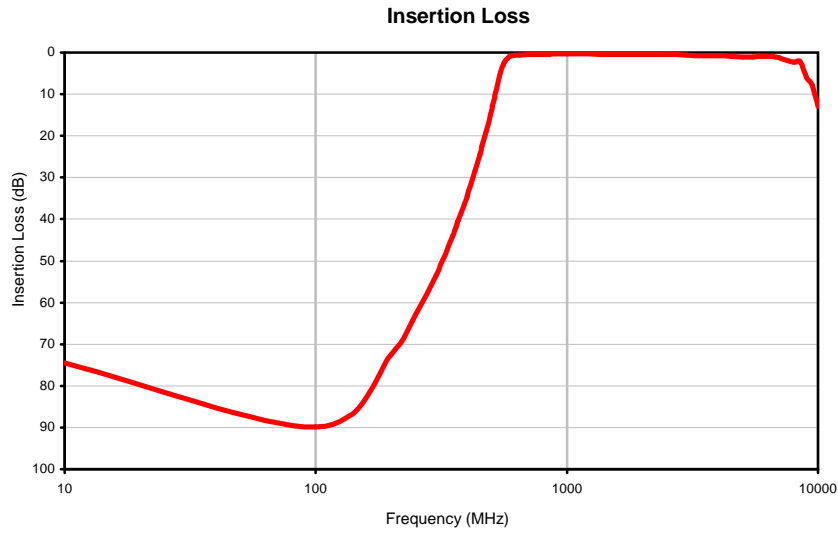

Typical Performance Curves

IF/RF MICROWAVE COMPONENTS • ISO 9001 ISO 14001 AS 9100 CERTIFIED RoHS compliant
P.O. Box 350166, Brooklyn, New York 11235-0003 (718) 934-4500 Fax (718) 332-4661

The Design Engineers Search Engine finds the model you need, Instantly • For detailed performance specs & shopping online see