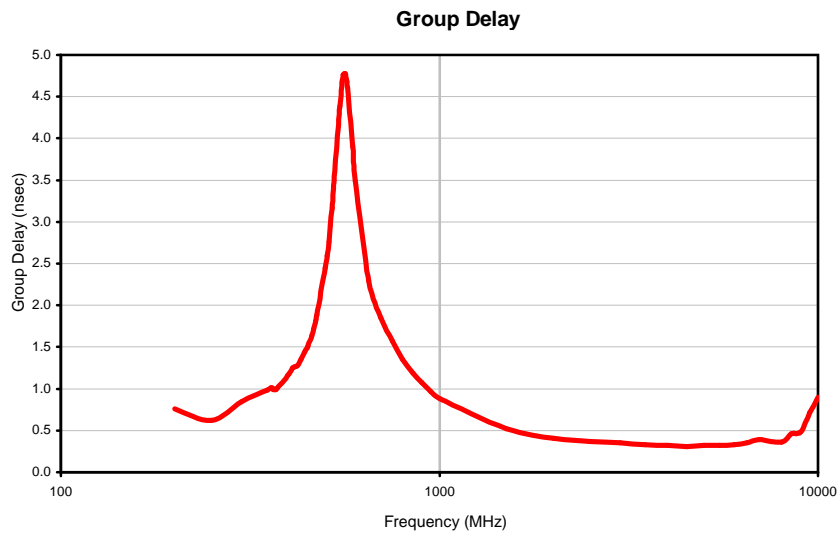

Typical Performance Curves

IF/RF MICROWAVE COMPONENTS • ISO 9001 ISO 14001 AS 9100 CERTIFIED RoHS compliant
P.O. Box 350166, Brooklyn, New York 11235-0003 (718) 934-4500 Fax (718) 332-4661

The Design Engineers Search Engine finds the model you need, Instantly • For detailed performance specs & shopping online see