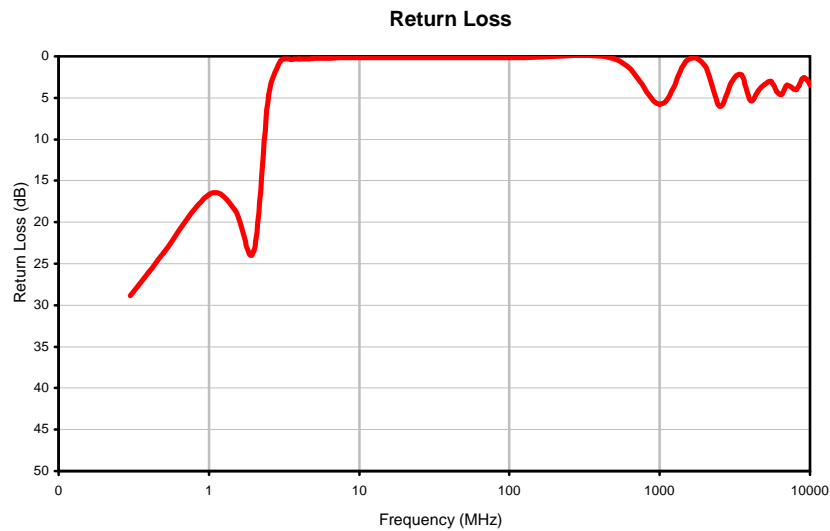

Coaxial Low Pass Filter

SLP-1.9+

Typical Performance Curves

IF/RF MICROWAVE COMPONENTS • ISO 9001 ISO 14001 AS 9100 CERTIFIED RoHS compliant
P.O. Box 350166, Brooklyn, New York 11235-0003 (718) 934-4500 Fax (718) 332-4661