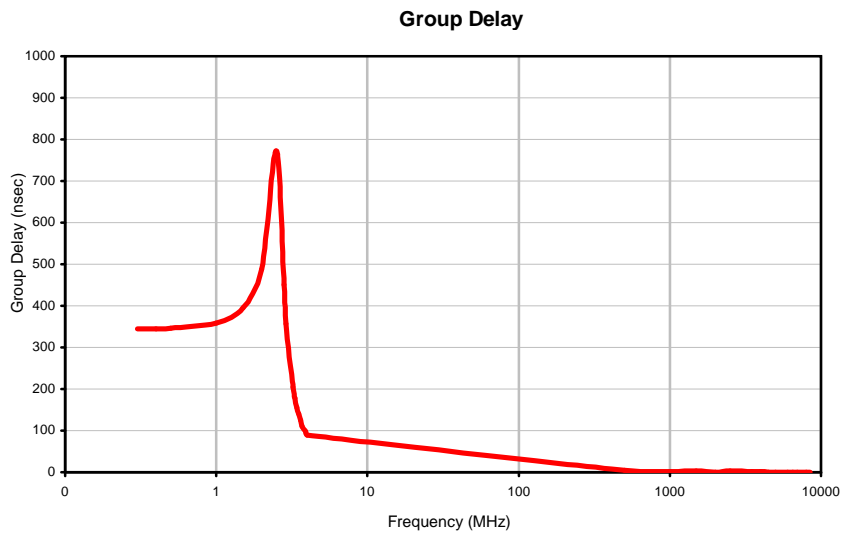

Coaxial Low Pass Filter

SLP-1.9+

Typical Performance Curves

IF/RF MICROWAVE COMPONENTS • ISO 9001 ISO 14001 AS 9100 CERTIFIED RoHS compliant
P.O. Box 350166, Brooklyn, New York 11235-0003 (718) 934-4500 Fax (718) 332-4661