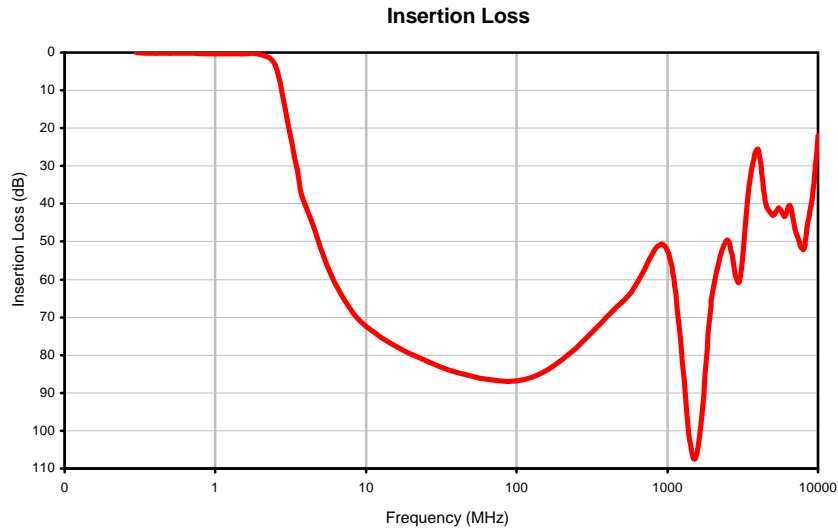

Coaxial Low Pass Filter

SLP-1.9+

Typical Performance Curves

IF/RF MICROWAVE COMPONENTS • ISO 9001 ISO 14001 AS 9100 CERTIFIED RoHS compliant
P.O. Box 350166, Brooklyn, New York 11235-0003 (718) 934-4500 Fax (718) 332-4661