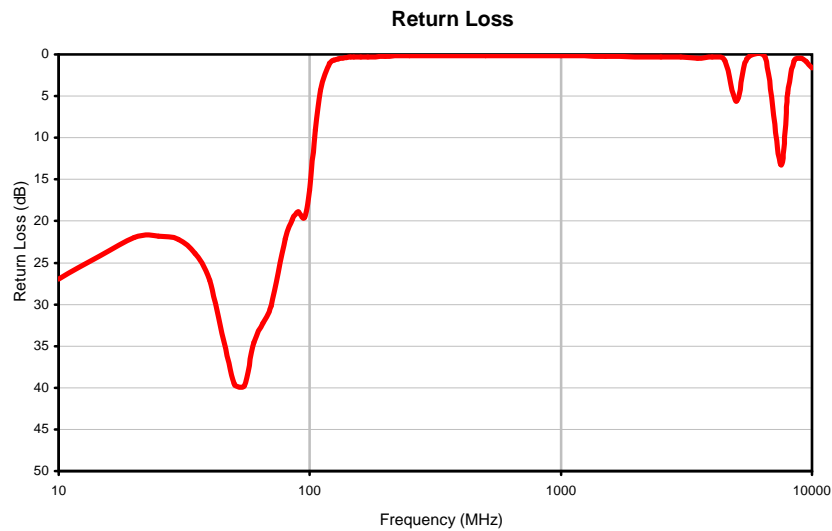

## Typical Performance Curves

IF/RF MICROWAVE COMPONENTS • ISO 9001 ISO 14001 AS 9100 CERTIFIED RoHS compliant  
P.O. Box 350166, Brooklyn, New York 11235-0003 (718) 934-4500 Fax (718) 332-4661

The Design Engineers Search Engine finds the model you need, Instantly • For detailed performance specs & shopping online see