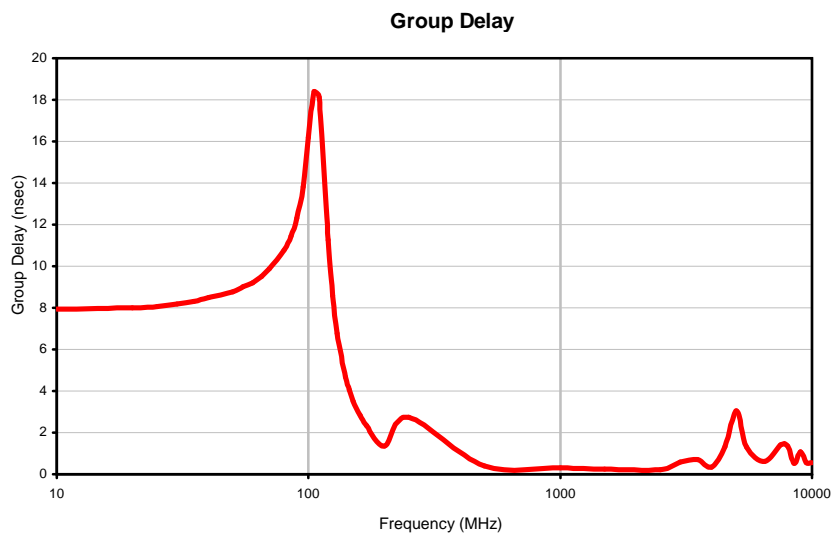

## Typical Performance Curves

IF/RF MICROWAVE COMPONENTS • ISO 9001 ISO 14001 AS 9100 CERTIFIED RoHS compliant  
P.O. Box 350166, Brooklyn, New York 11235-0003 (718) 934-4500 Fax (718) 332-4661

The Design Engineers Search Engine finds the model you need, Instantly • For detailed performance specs & shopping online see