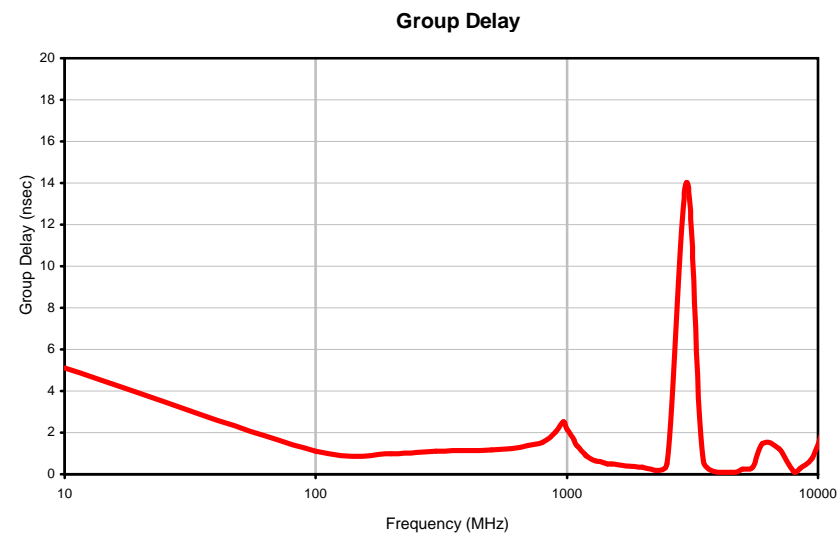

Typical Performance Curves

REV. X1
SLP-1000+
060921
Page 1 of 1

IF/RF MICROWAVE COMPONENTS • ISO 9001 ISO 14001 AS 9100 CERTIFIED RoHS compliant
P.O. Box 350166, Brooklyn, New York 11235-0003 (718) 934-4500 Fax (718) 332-4661