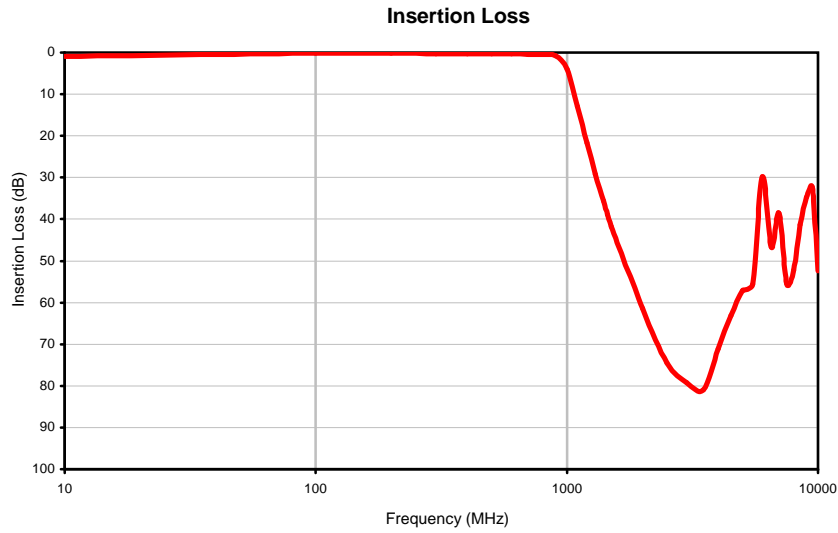

Typical Performance Curves

REV. X1
SLP-1000+
060921
Page 1 of 1

IF/RF MICROWAVE COMPONENTS • ISO 9001 ISO 14001 AS 9100 CERTIFIED RoHS compliant
P.O. Box 350166, Brooklyn, New York 11235-0003 (718) 934-4500 Fax (718) 332-4661