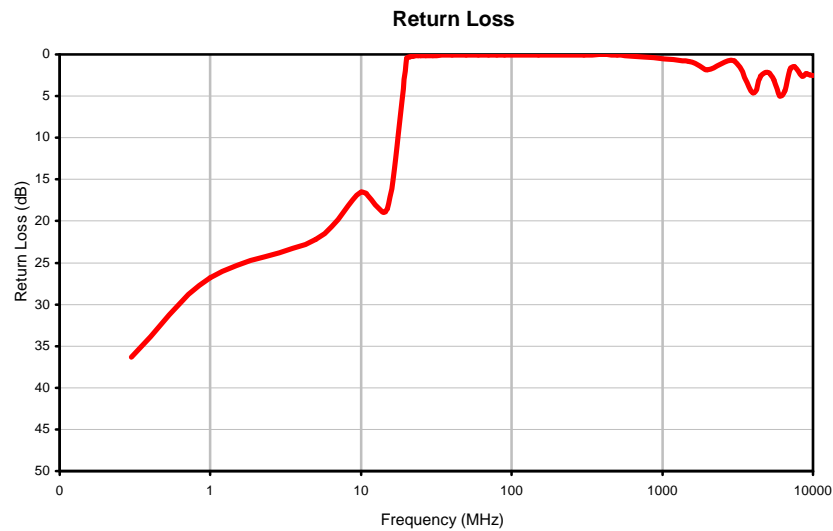

Typical Performance Curves

IF/RF MICROWAVE COMPONENTS • ISO 9001 ISO 14001 AS 9100 CERTIFIED RoHS compliant
P.O. Box 350166, Brooklyn, New York 11235-0003 (718) 934-4500 Fax (718) 332-4661

The Design Engineers Search Engine finds the model you need, Instantly • For detailed performance specs & shopping online see