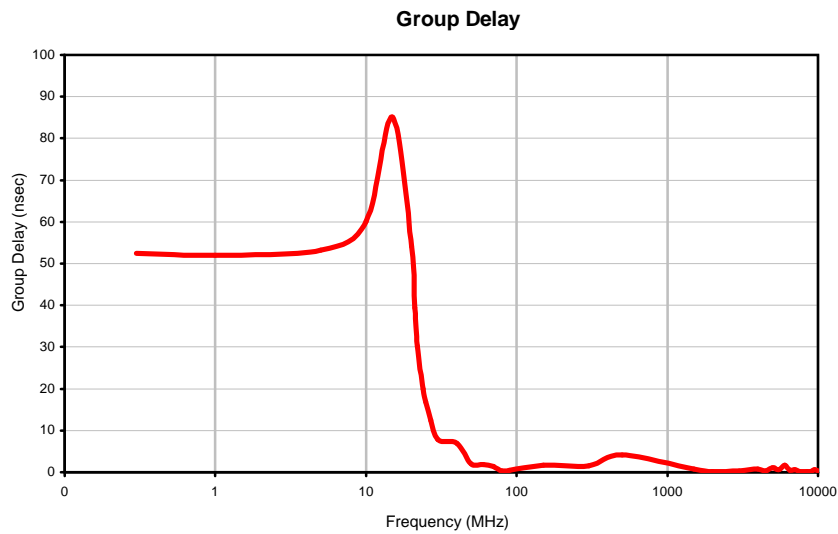

Typical Performance Curves

IF/RF MICROWAVE COMPONENTS • ISO 9001 ISO 14001 AS 9100 CERTIFIED RoHS compliant
P.O. Box 350166, Brooklyn, New York 11235-0003 (718) 934-4500 Fax (718) 332-4661

The Design Engineers Search Engine finds the model you need, Instantly • For detailed performance specs & shopping online see