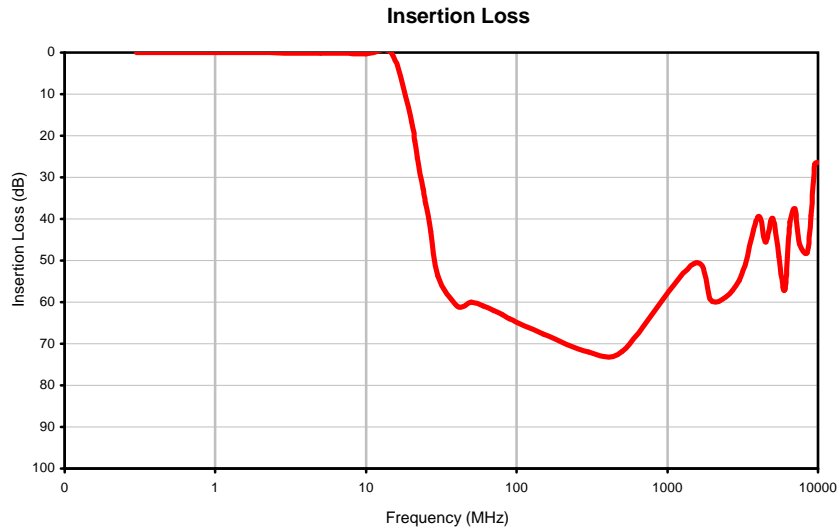

Typical Performance Curves

IF/RF MICROWAVE COMPONENTS • ISO 9001 ISO 14001 AS 9100 CERTIFIED RoHS compliant
P.O. Box 350166, Brooklyn, New York 11235-0003 (718) 934-4500 Fax (718) 332-4661

The Design Engineers Search Engine finds the model you need, Instantly • For detailed performance specs & shopping online see