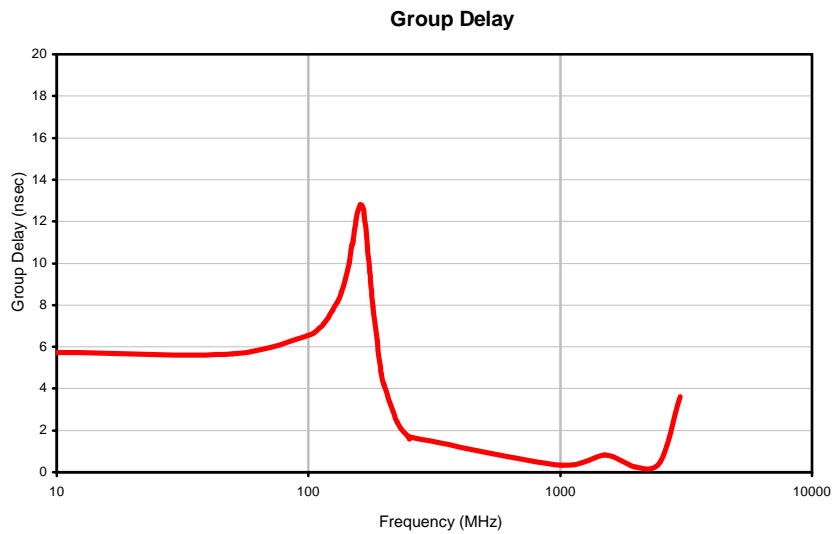

Typical Performance Curves

IF/RF MICROWAVE COMPONENTS • ISO 9001 ISO 14001 AS 9100 CERTIFIED RoHS compliant
P.O. Box 350166, Brooklyn, New York 11235-0003 (718) 934-4500 Fax (718) 332-4661

The Design Engineers Search Engine finds the model you need, Instantly • For detailed performance specs & shopping online see