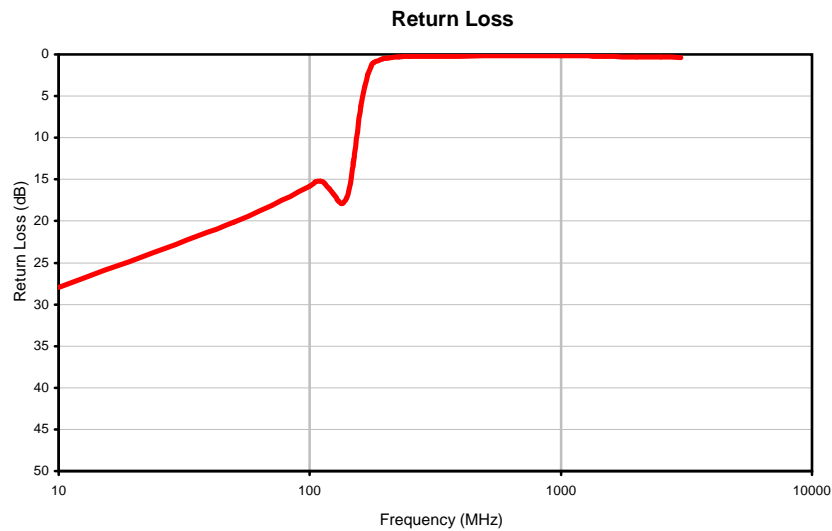

Typical Performance Curves

IF/RF MICROWAVE COMPONENTS • ISO 9001 ISO 14001 AS 9100 CERTIFIED RoHS compliant
P.O. Box 350166, Brooklyn, New York 11235-0003 (718) 934-4500 Fax (718) 332-4661

The Design Engineers Search Engine finds the model you need, Instantly • For detailed performance specs & shopping online see