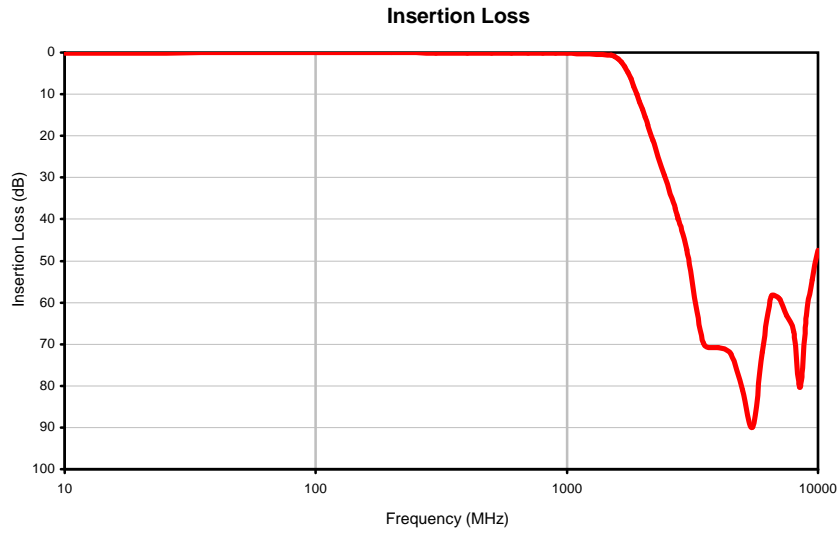

## Typical Performance Curves

REV. X1  
SLP-1650+  
060921  
Page 1 of 1

IF/RF MICROWAVE COMPONENTS • ISO 9001 ISO 14001 AS 9100 CERTIFIED RoHS compliant  
P.O. Box 350166, Brooklyn, New York 11235-0003 (718) 934-4500 Fax (718) 332-4661