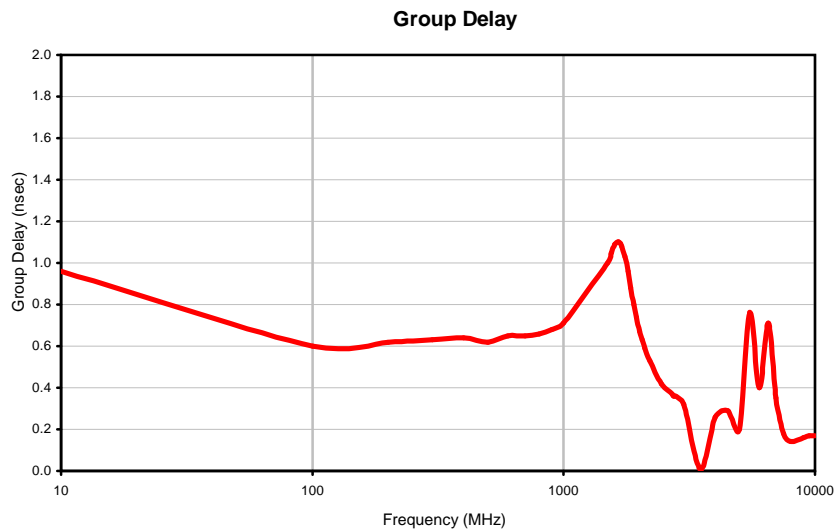

## Typical Performance Curves

REV. X1  
SLP-1650+  
060921  
Page 1 of 1

IF/RF MICROWAVE COMPONENTS • ISO 9001 ISO 14001 AS 9100 CERTIFIED RoHS compliant  
P.O. Box 350166, Brooklyn, New York 11235-0003 (718) 934-4500 Fax (718) 332-4661