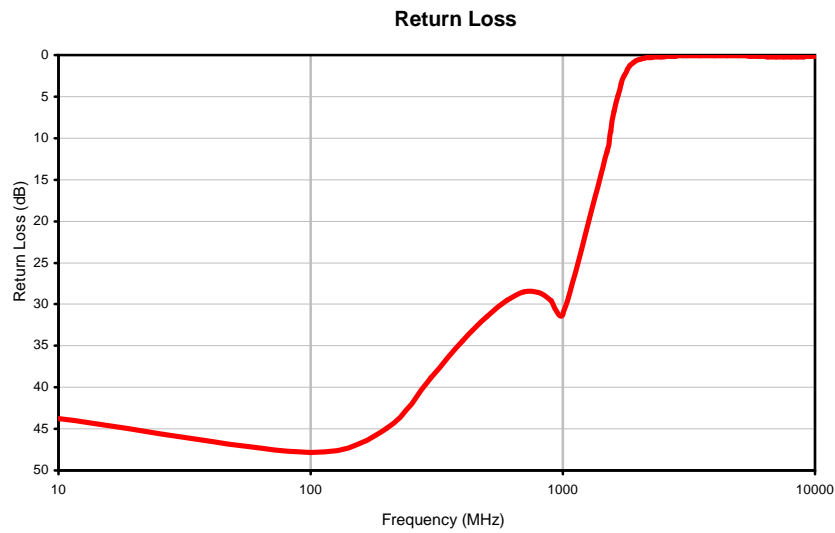

## Typical Performance Curves

REV. X1  
SLP-1650+  
060921  
Page 1 of 1

IF/RF MICROWAVE COMPONENTS • ISO 9001 ISO 14001 AS 9100 CERTIFIED RoHS compliant  
P.O. Box 350166, Brooklyn, New York 11235-0003 (718) 934-4500 Fax (718) 332-4661