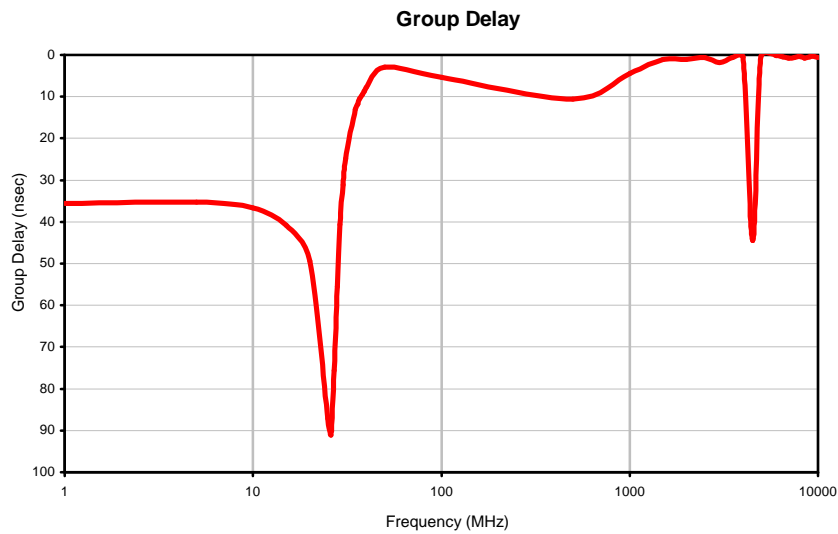

## Typical Performance Curves

REV. X1  
SLP-21.4+  
060921  
Page 1 of 1

IF/RF MICROWAVE COMPONENTS • ISO 9001 ISO 14001 AS 9100 CERTIFIED RoHS compliant  
P.O. Box 350166, Brooklyn, New York 11235-0003 (718) 934-4500 Fax (718) 332-4661