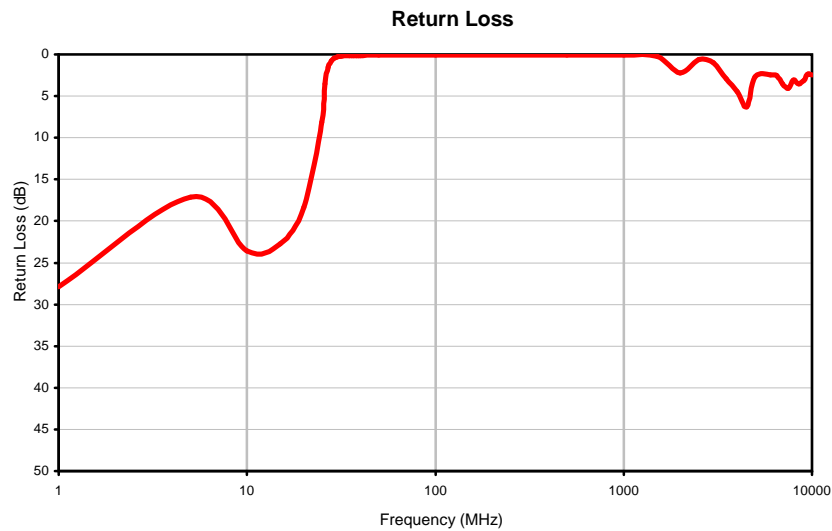

## Typical Performance Curves

REV. X1  
SLP-21.4+  
060921  
Page 1 of 1

IF/RF MICROWAVE COMPONENTS • ISO 9001 ISO 14001 AS 9100 CERTIFIED RoHS compliant  
P.O. Box 350166, Brooklyn, New York 11235-0003 (718) 934-4500 Fax (718) 332-4661