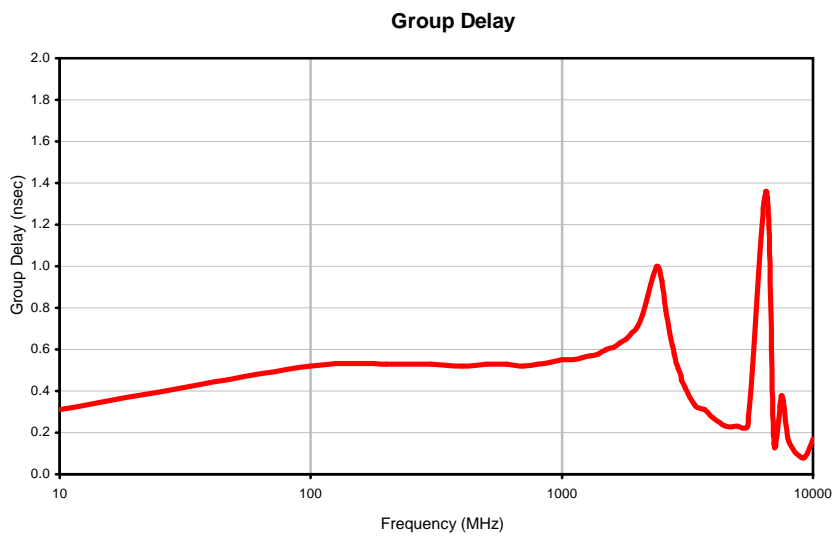

Typical Performance Curves

IF/RF MICROWAVE COMPONENTS • ISO 9001 ISO 14001 AS 9100 CERTIFIED RoHS compliant
P.O. Box 350166, Brooklyn, New York 11235-0003 (718) 934-4500 Fax (718) 332-4661

The Design Engineers Search Engine finds the model you need, Instantly • For detailed performance specs & shopping online see