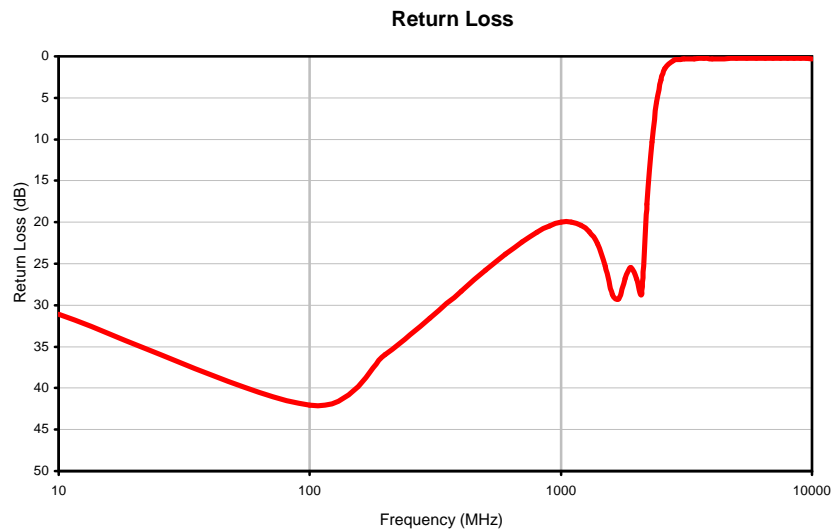

Typical Performance Curves

IF/RF MICROWAVE COMPONENTS • ISO 9001 ISO 14001 AS 9100 CERTIFIED RoHS compliant
P.O. Box 350166, Brooklyn, New York 11235-0003 (718) 934-4500 Fax (718) 332-4661

The Design Engineers Search Engine finds the model you need, Instantly • For detailed performance specs & shopping online see