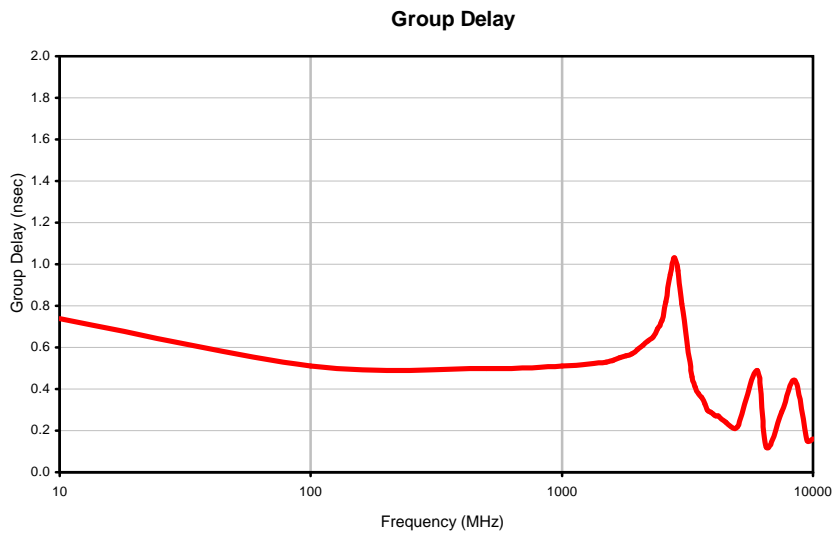

Typical Performance Curves

REV. X1
SLP-2950+
060921
Page 1 of 1

IF/RF MICROWAVE COMPONENTS • ISO 9001 ISO 14001 AS 9100 CERTIFIED RoHS compliant
P.O. Box 350166, Brooklyn, New York 11235-0003 (718) 934-4500 Fax (718) 332-4661