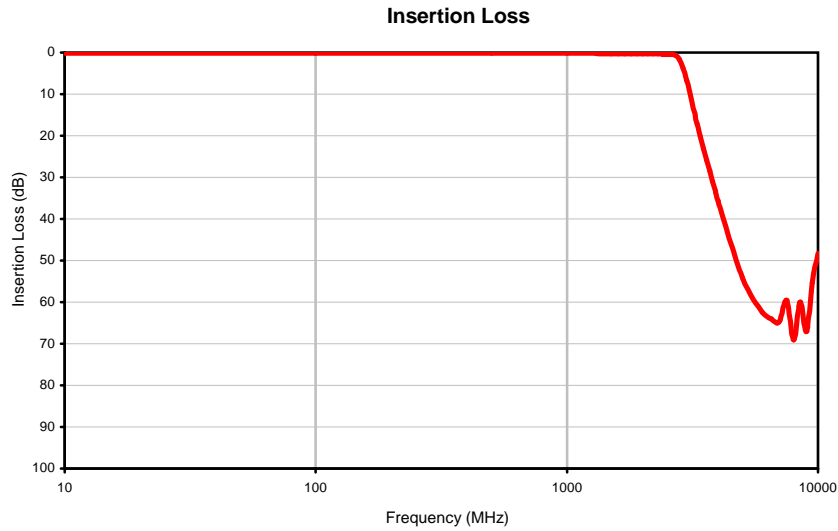

Typical Performance Curves

REV. X1
SLP-2950+
060921
Page 1 of 1

IF/RF MICROWAVE COMPONENTS • ISO 9001 ISO 14001 AS 9100 CERTIFIED RoHS compliant
P.O. Box 350166, Brooklyn, New York 11235-0003 (718) 934-4500 Fax (718) 332-4661