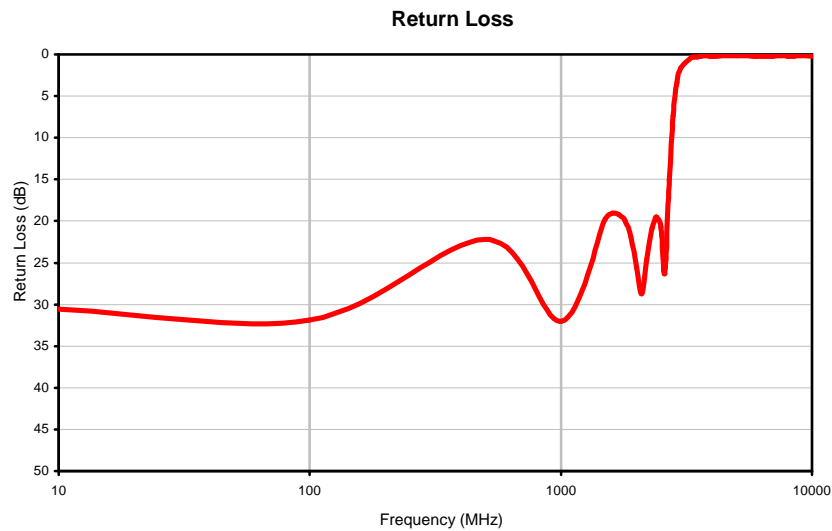

Typical Performance Curves

REV. X1
SLP-2950+
060921
Page 1 of 1

IF/RF MICROWAVE COMPONENTS • ISO 9001 ISO 14001 AS 9100 CERTIFIED RoHS compliant
P.O. Box 350166, Brooklyn, New York 11235-0003 (718) 934-4500 Fax (718) 332-4661