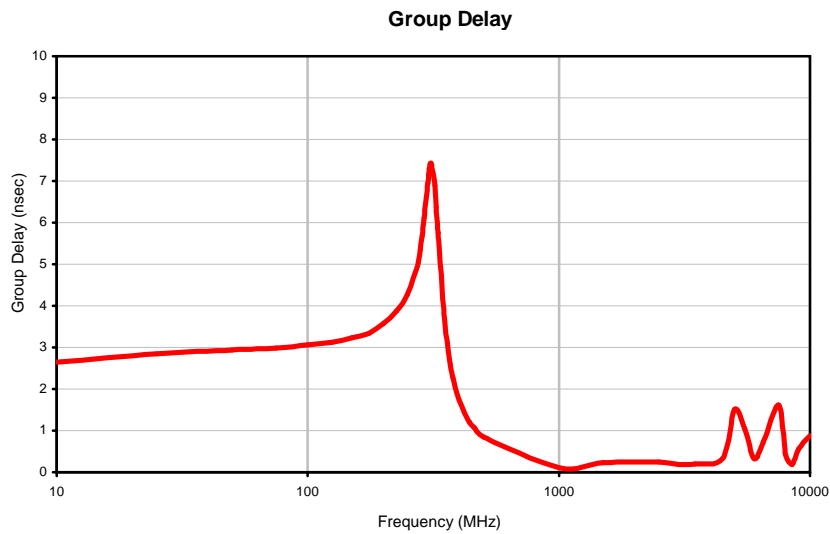

Coaxial Low Pass Filter

SLP-300+

Typical Performance Curves

IF/RF MICROWAVE COMPONENTS • ISO 9001 ISO 14001 AS 9100 CERTIFIED RoHS compliant
P.O. Box 350166, Brooklyn, New York 11235-0003 (718) 934-4500 Fax (718) 332-4661