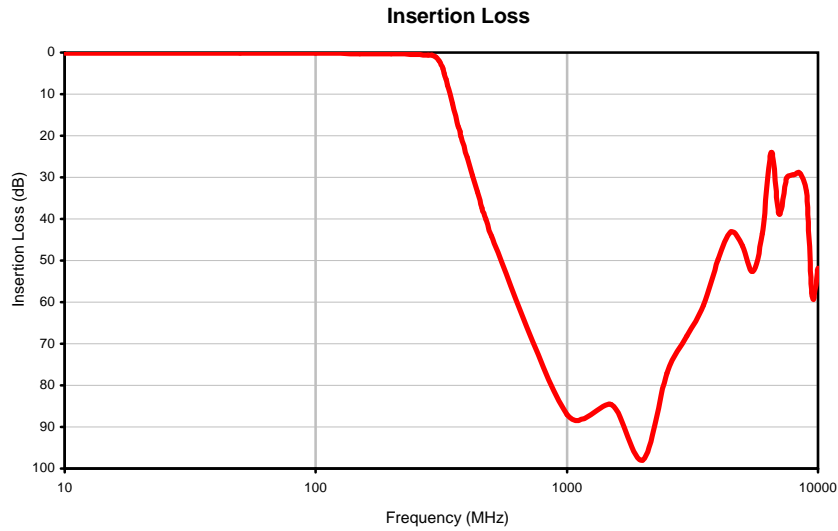

Coaxial Low Pass Filter

SLP-300+

Typical Performance Curves

IF/RF MICROWAVE COMPONENTS • ISO 9001 ISO 14001 AS 9100 CERTIFIED RoHS compliant
P.O. Box 350166, Brooklyn, New York 11235-0003 (718) 934-4500 Fax (718) 332-4661

The Design Engineers Search Engine finds the model you need, Instantly • For detailed performance specs & shopping online see

REV. X1
SLP-300+
060921
Page 1 of 1