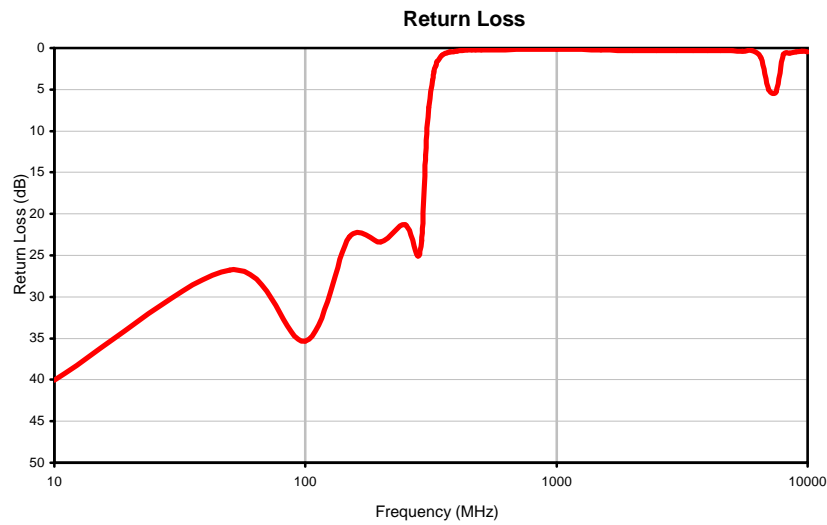

Coaxial Low Pass Filter

SLP-300+

Typical Performance Curves

IF/RF MICROWAVE COMPONENTS • ISO 9001 ISO 14001 AS 9100 CERTIFIED RoHS compliant
P.O. Box 350166, Brooklyn, New York 11235-0003 (718) 934-4500 Fax (718) 332-4661