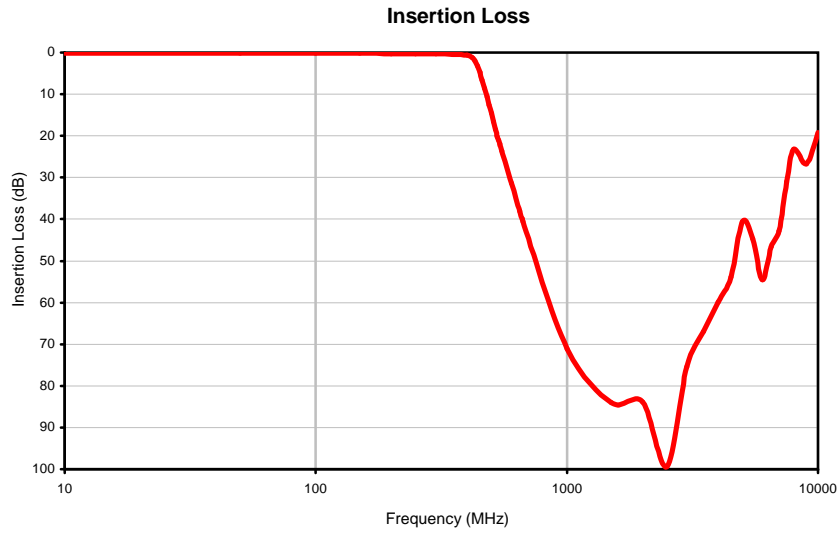

## Typical Performance Curves

IF/RF MICROWAVE COMPONENTS • ISO 9001 ISO 14001 AS 9100 CERTIFIED • RoHS compliant  
P.O. Box 350166, Brooklyn, New York 11235-0003 (718) 934-4500 Fax (718) 332-4661

The Design Engineers Search Engine finds the model you need, Instantly • For detailed performance specs & shopping online see