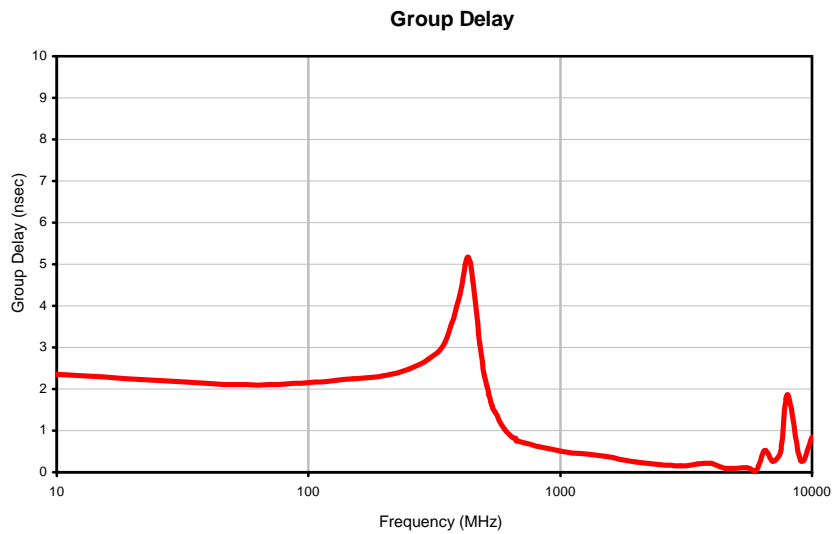

## Typical Performance Curves

IF/RF MICROWAVE COMPONENTS • ISO 9001 ISO 14001 AS 9100 CERTIFIED • RoHS compliant  
P.O. Box 350166, Brooklyn, New York 11235-0003 (718) 934-4500 Fax (718) 332-4661

The Design Engineers Search Engine finds the model you need, Instantly • For detailed performance specs & shopping online see