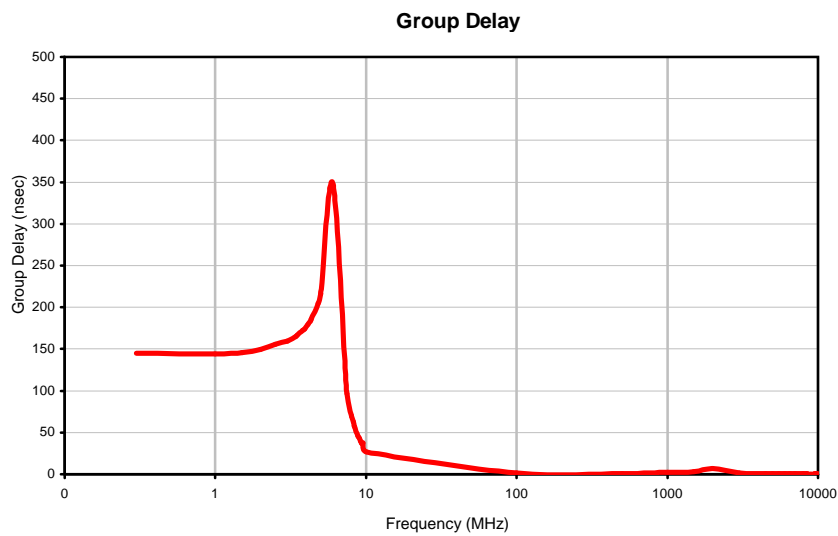

Typical Performance Curves

REV. X1
SLP-5+
060921
Page 1 of 1

IF/RF MICROWAVE COMPONENTS • ISO 9001 ISO 14001 AS 9100 CERTIFIED RoHS compliant
P.O. Box 350166, Brooklyn, New York 11235-0003 (718) 934-4500 Fax (718) 332-4661