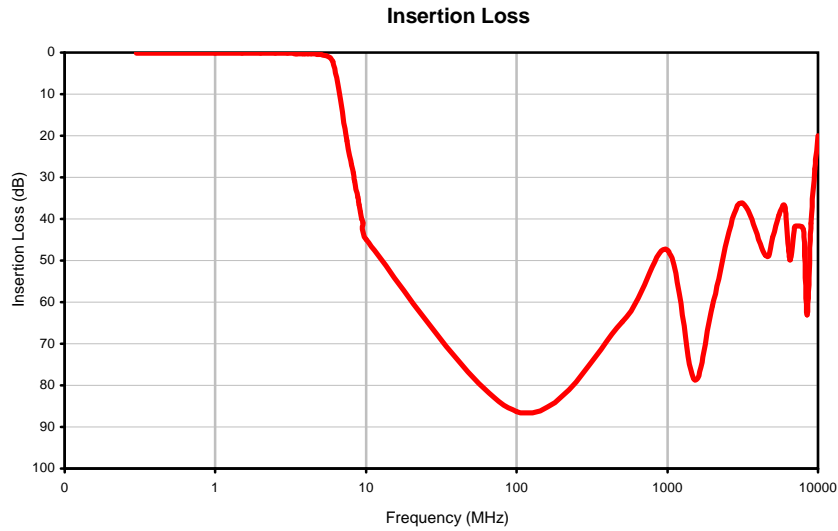

Typical Performance Curves

REV. X1
SLP-5+
060921
Page 1 of 1

IF/RF MICROWAVE COMPONENTS • ISO 9001 ISO 14001 AS 9100 CERTIFIED RoHS compliant
P.O. Box 350166, Brooklyn, New York 11235-0003 (718) 934-4500 Fax (718) 332-4661