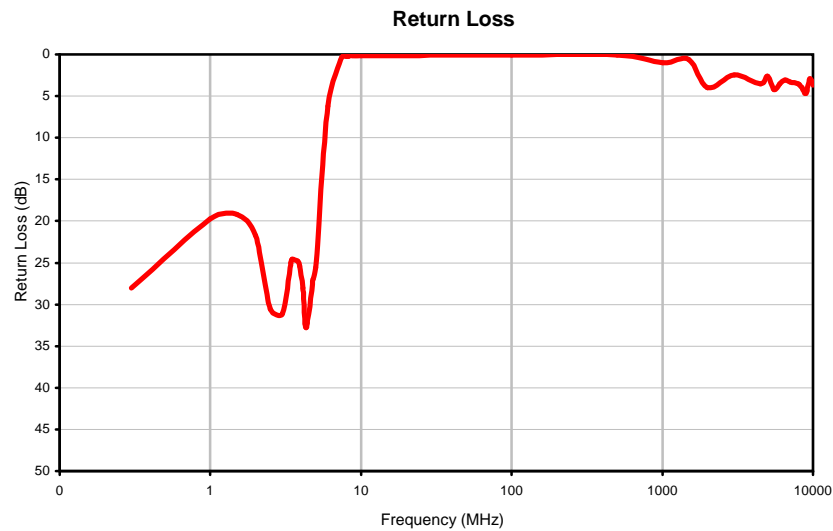

Typical Performance Curves

REV. X1
SLP-5+
060921
Page 1 of 1

IF/RF MICROWAVE COMPONENTS • ISO 9001 ISO 14001 AS 9100 CERTIFIED RoHS compliant
P.O. Box 350166, Brooklyn, New York 11235-0003 (718) 934-4500 Fax (718) 332-4661