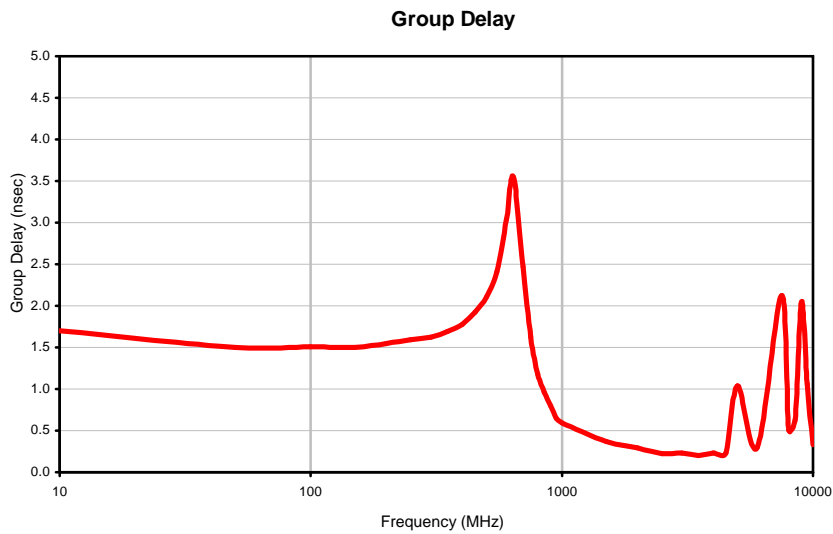

## Typical Performance Curves

REV. X1  
SLP-600+  
060921  
Page 1 of 1

IF/RF MICROWAVE COMPONENTS • ISO 9001 ISO 14001 AS 9100 CERTIFIED RoHS compliant  
P.O. Box 350166, Brooklyn, New York 11235-0003 (718) 934-4500 Fax (718) 332-4661