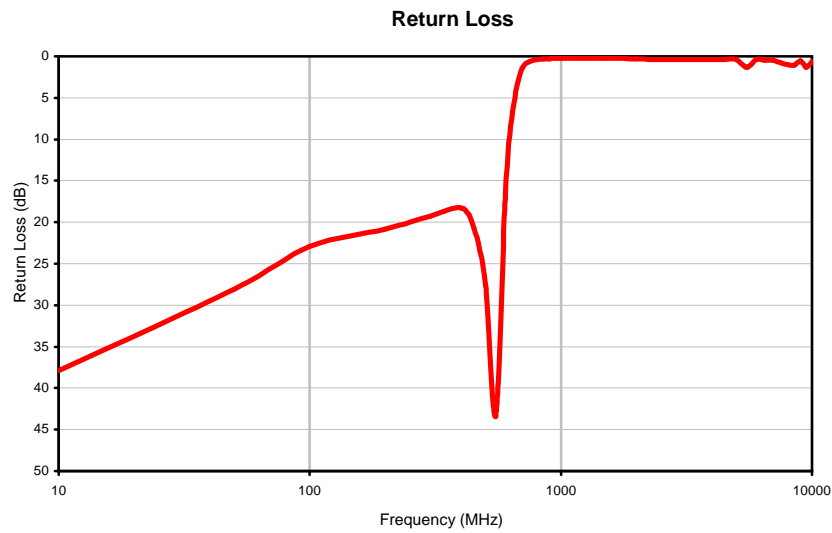

## Typical Performance Curves

REV. X1  
SLP-600+  
060921  
Page 1 of 1

IF/RF MICROWAVE COMPONENTS • ISO 9001 ISO 14001 AS 9100 CERTIFIED RoHS compliant  
P.O. Box 350166, Brooklyn, New York 11235-0003 (718) 934-4500 Fax (718) 332-4661