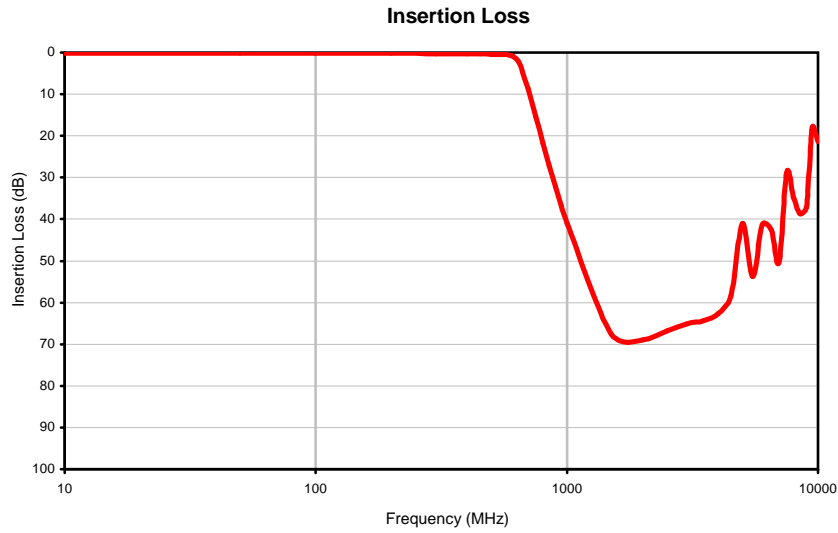

## Typical Performance Curves

REV. X1  
SLP-600+  
060921  
Page 1 of 1

IF/RF MICROWAVE COMPONENTS • ISO 9001 ISO 14001 AS 9100 CERTIFIED RoHS compliant  
P.O. Box 350166, Brooklyn, New York 11235-0003 (718) 934-4500 Fax (718) 332-4661