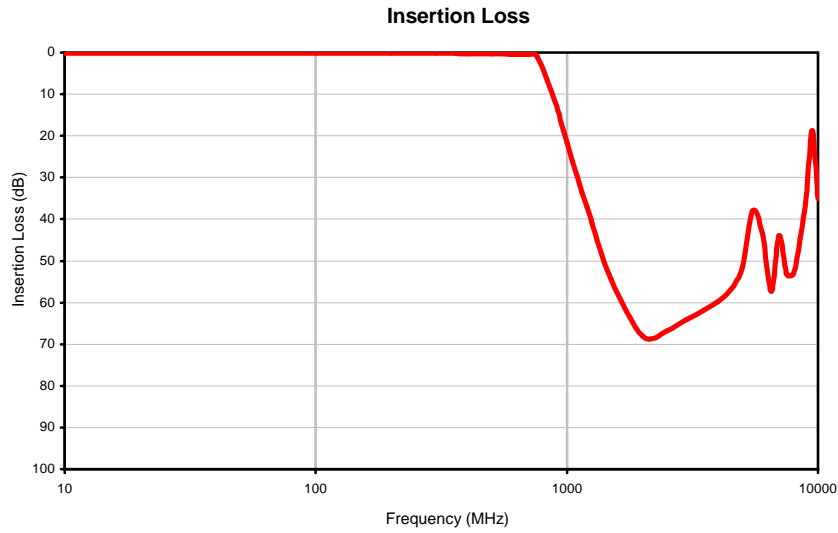

Coaxial Low Pass Filter

SLP-800+

Typical Performance Curves

REV. X1
SLP-800+
060921
Page 1 of 1

IF/RF MICROWAVE COMPONENTS • ISO 9001 ISO 14001 AS 9100 CERTIFIED • RoHS compliant
P.O. Box 350166, Brooklyn, New York 11235-0003 (718) 934-4500 Fax (718) 332-4661