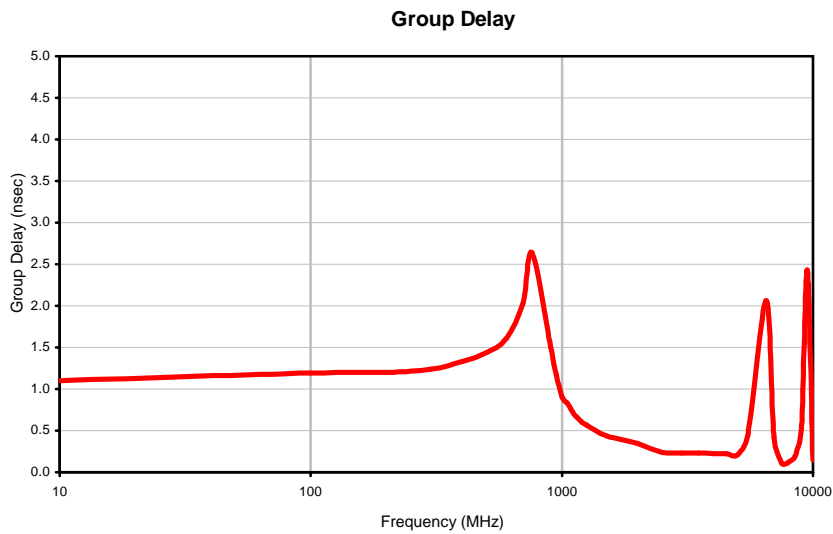

Coaxial Low Pass Filter

SLP-800+

Typical Performance Curves

REV. X1
SLP-800+
060921
Page 1 of 1

IF/RF MICROWAVE COMPONENTS • ISO 9001 ISO 14001 AS 9100 CERTIFIED • RoHS compliant
P.O. Box 350166, Brooklyn, New York 11235-0003 (718) 934-4500 Fax (718) 332-4661