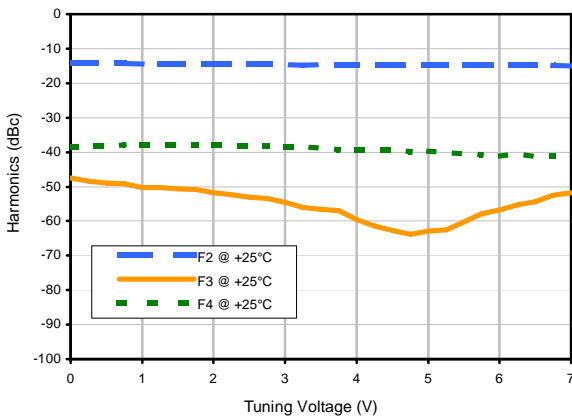

Voltage Controlled Oscillator

SOS-800PV-119+

Typical Performance Data

Frequency and Tuning Sensitivity

Power Output

Harmonics Level

Frequency Pushing

Phase Noise