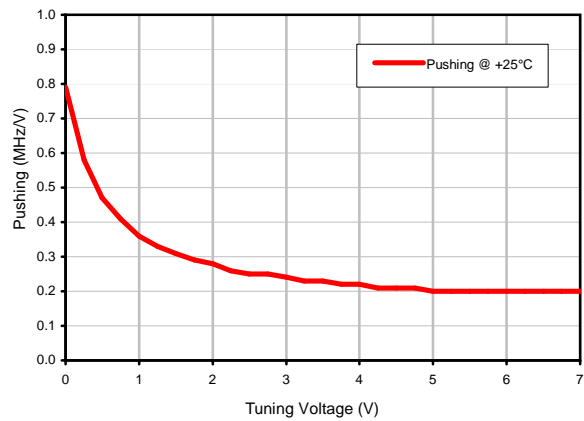

Voltage Controlled Oscillator

SOS-800PV-119+

Typical Performance Data

Frequency and Tuning Sensitivity

Power Output

Harmonics Level

Frequency Pushing

Phase Noise