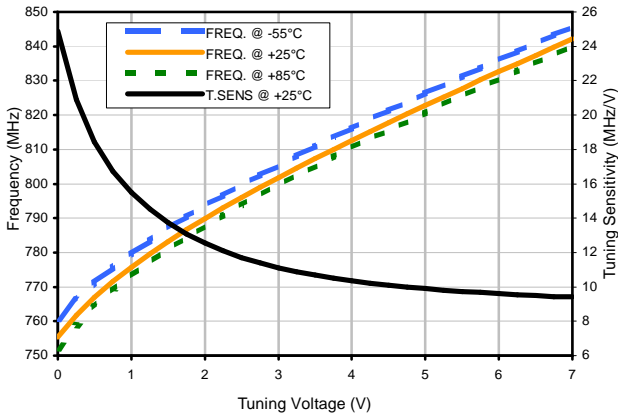

Voltage Controlled Oscillator

SOS-800PV-119+

Typical Performance Data

Frequency and Tuning Sensitivity

Power Output

Harmonics Level

Frequency Pushing

Phase Noise