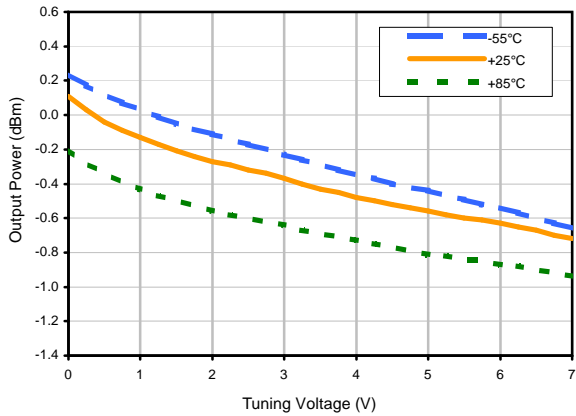

Voltage Controlled Oscillator

SOS-800PV-119+

Typical Performance Data

Frequency and Tuning Sensitivity

Power Output

Harmonics Level

Frequency Pushing

Phase Noise