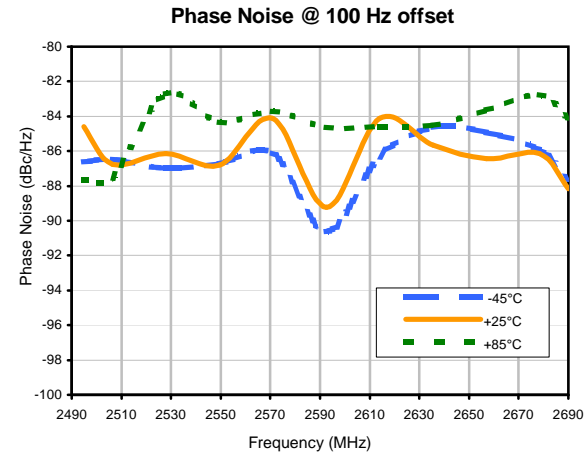

Typical Performance Data

Typical Performance Data

Frequency Synthesizer

SSN-2685A-119+

Typical Performance Data

Typical Performance Data