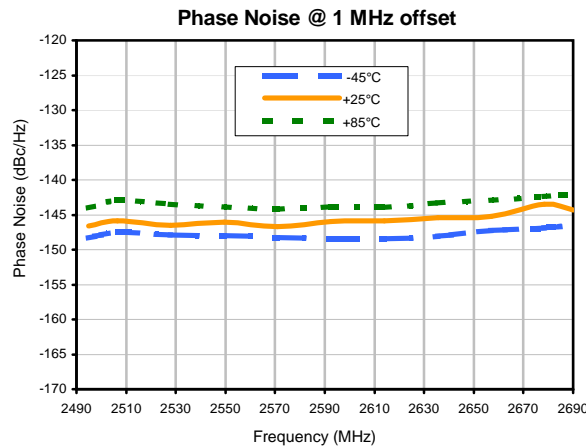

Typical Performance Data

Typical Performance Data

Frequency Synthesizer

SSN-2685A-119+

Typical Performance Data

Typical Performance Data