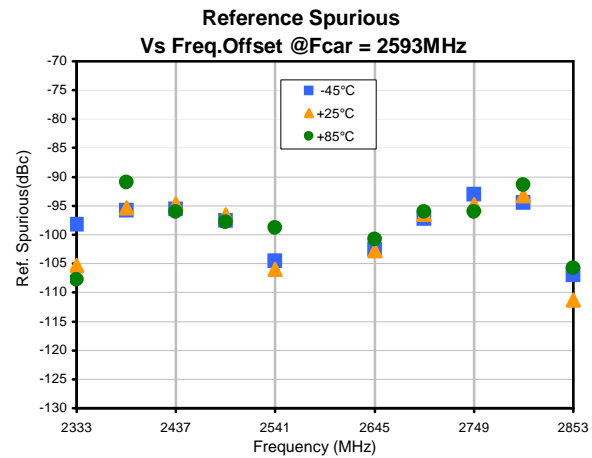

Typical Performance Data

Typical Performance Data

Frequency Synthesizer

SSN-2685A-119+

Typical Performance Data

Typical Performance Data