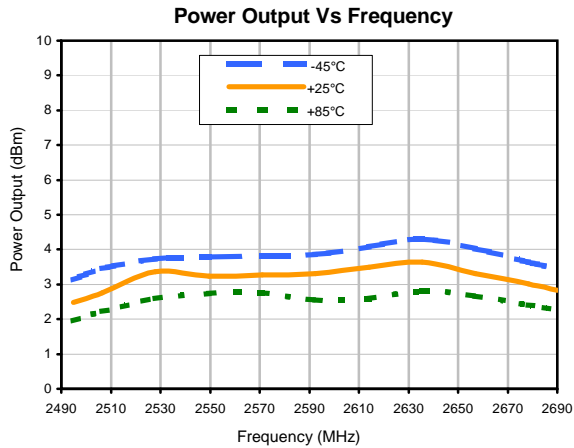

Typical Performance Data

Typical Performance Data

Frequency Synthesizer

SSN-2685A-119+

Typical Performance Data

Typical Performance Data