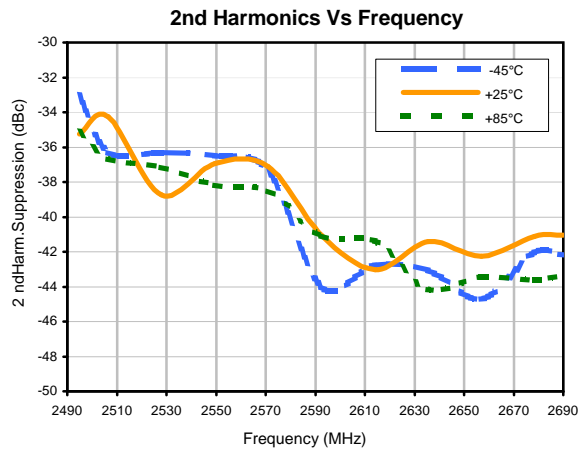

Typical Performance Data

Typical Performance Data

Frequency Synthesizer

SSN-2685A-119+

Typical Performance Data

Typical Performance Data