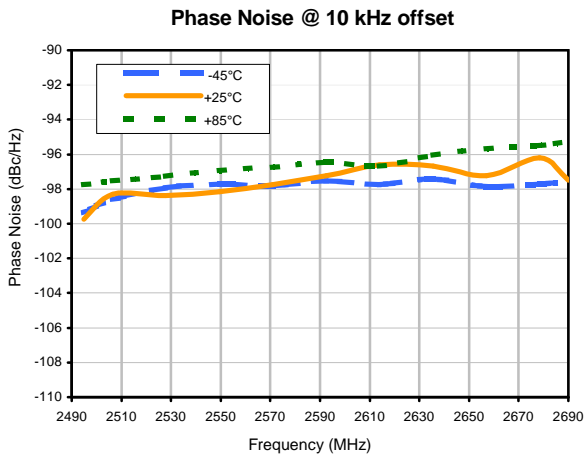

Typical Performance Data

Typical Performance Data

Frequency Synthesizer

SSN-2685A-119+

Typical Performance Data

Typical Performance Data