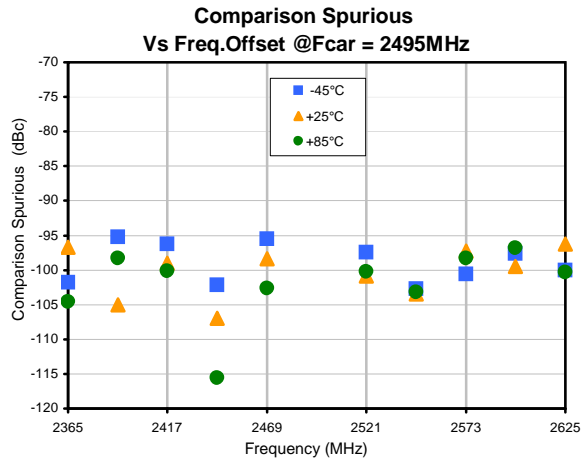

Typical Performance Data

Typical Performance Data

Frequency Synthesizer

SSN-2685A-119+

Typical Performance Data

Typical Performance Data