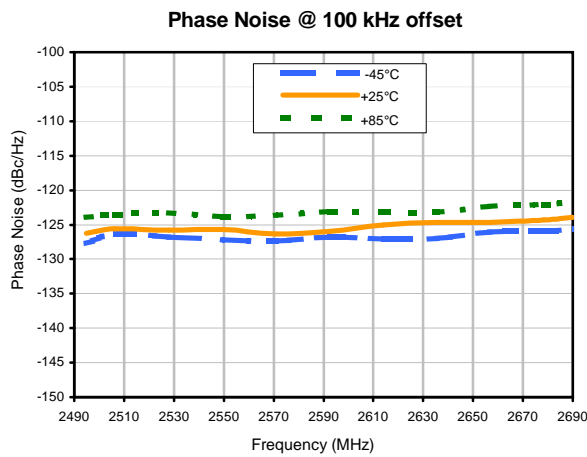

Typical Performance Data

Typical Performance Data

Frequency Synthesizer

SSN-2685A-119+

Typical Performance Data

Typical Performance Data