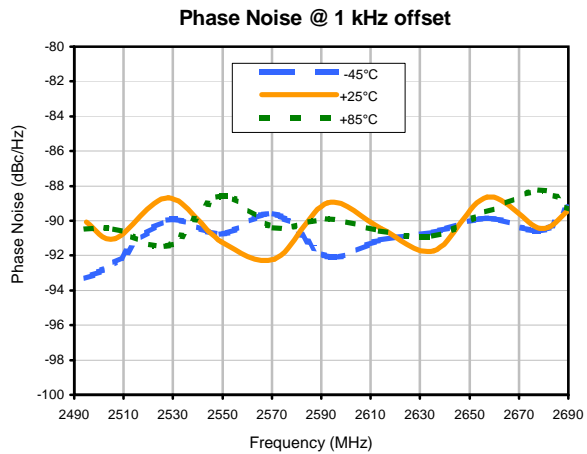

Typical Performance Data

Typical Performance Data

Frequency Synthesizer

SSN-2685A-119+

Typical Performance Data

Typical Performance Data