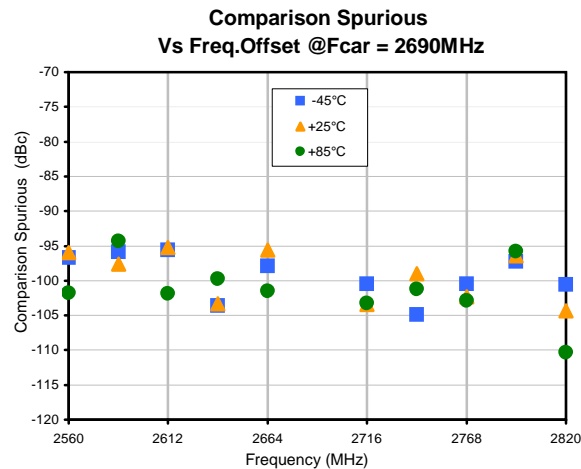

Typical Performance Data

Typical Performance Data

Frequency Synthesizer

SSN-2685A-119+

Typical Performance Data

Typical Performance Data