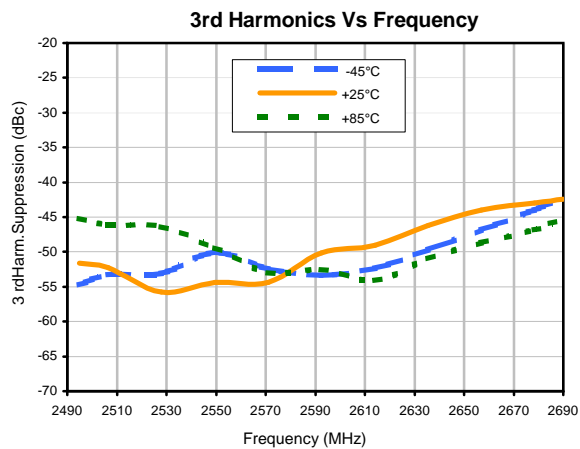

Typical Performance Data

Typical Performance Data

Frequency Synthesizer

SSN-2685A-119+

Typical Performance Data

Typical Performance Data