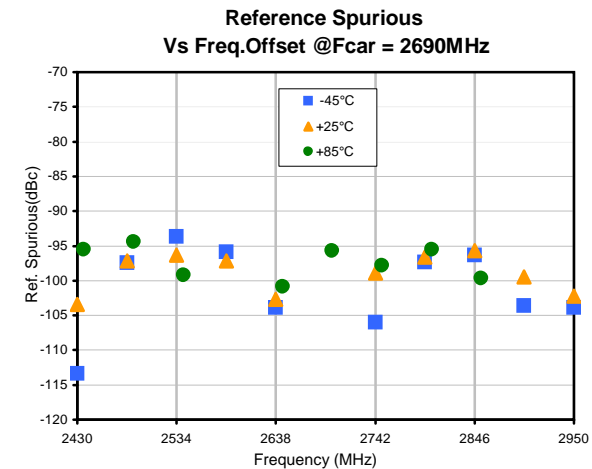

Typical Performance Data

Typical Performance Data

Frequency Synthesizer

SSN-2685A-119+

Typical Performance Data

Typical Performance Data