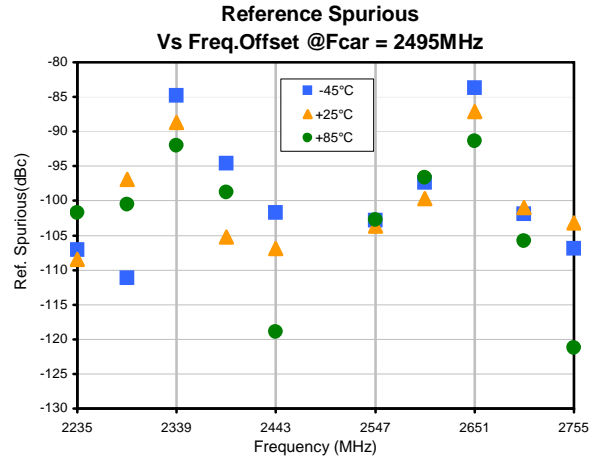

Typical Performance Data

Typical Performance Data

Frequency Synthesizer

SSN-2685A-119+

Typical Performance Data

Typical Performance Data