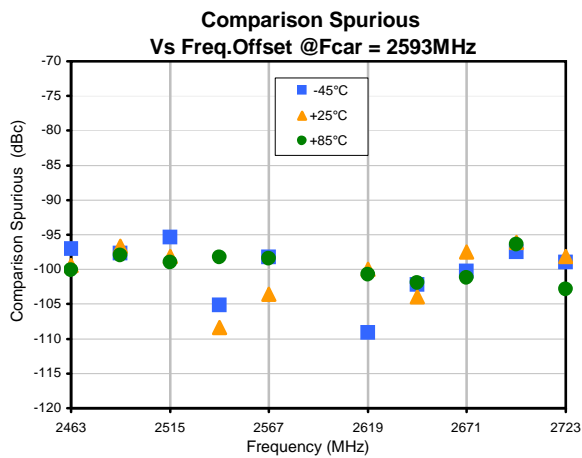

Typical Performance Data

Typical Performance Data

Frequency Synthesizer

SSN-2685A-119+

Typical Performance Data

Typical Performance Data