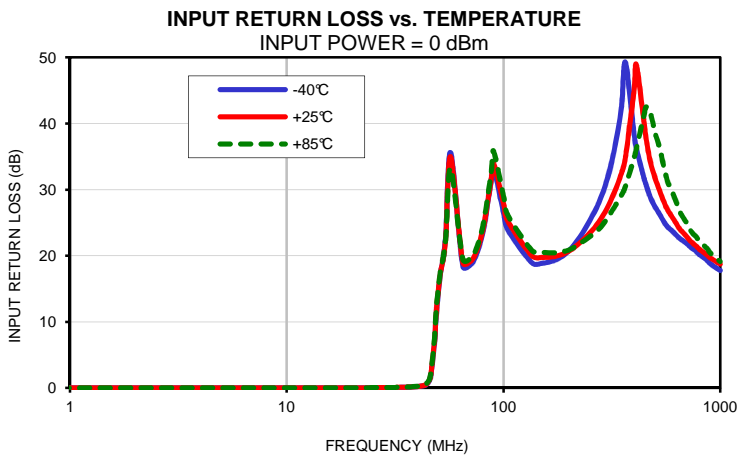

Typical Performance Curves

High Pass Filter

SXHP-48+

Typical Performance Curves