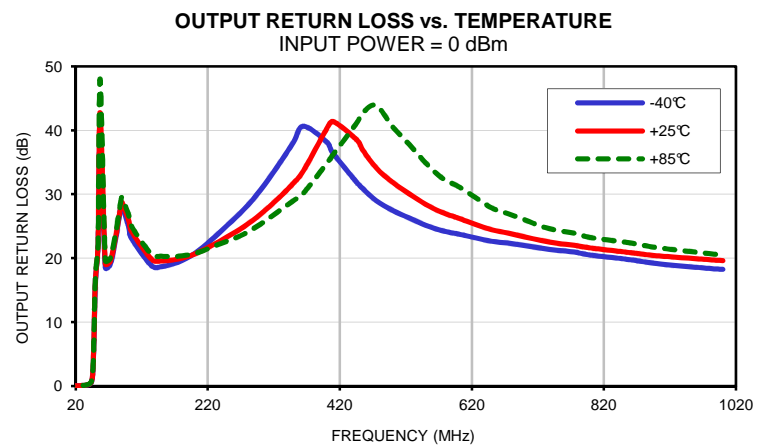

Typical Performance Curves

High Pass Filter

SXHP-48+

Typical Performance Curves