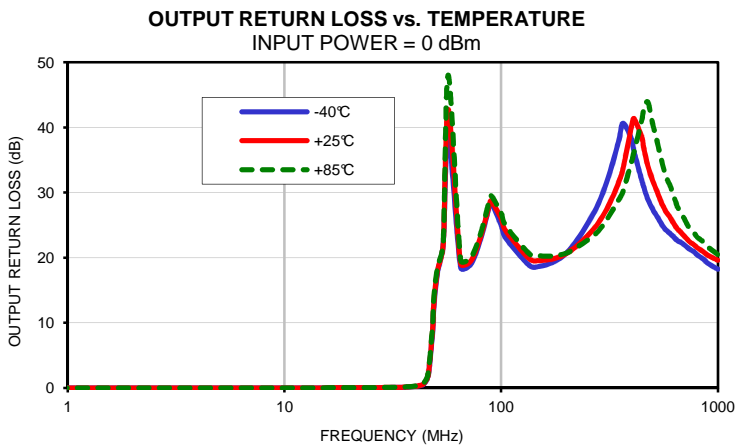

Typical Performance Curves

High Pass Filter

SXHP-48+

Typical Performance Curves