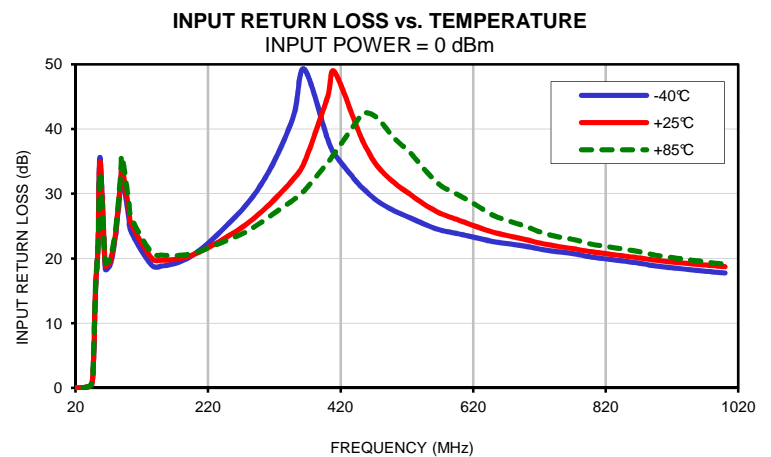

Typical Performance Curves

High Pass Filter

SXHP-48+

Typical Performance Curves