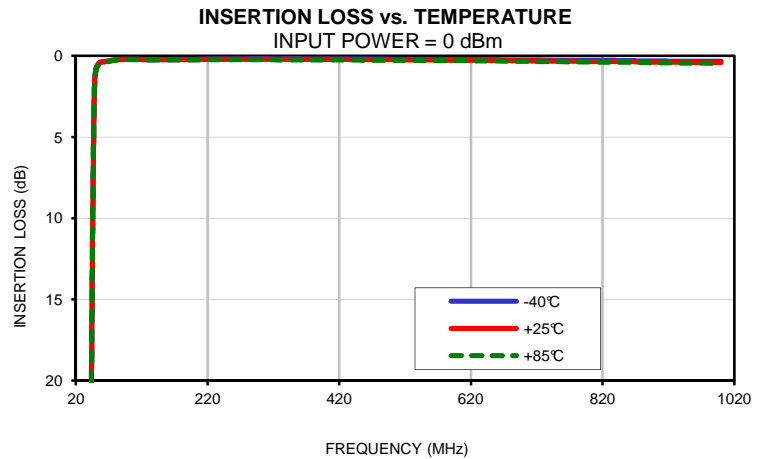

Typical Performance Curves

High Pass Filter

SXHP-48+

Typical Performance Curves