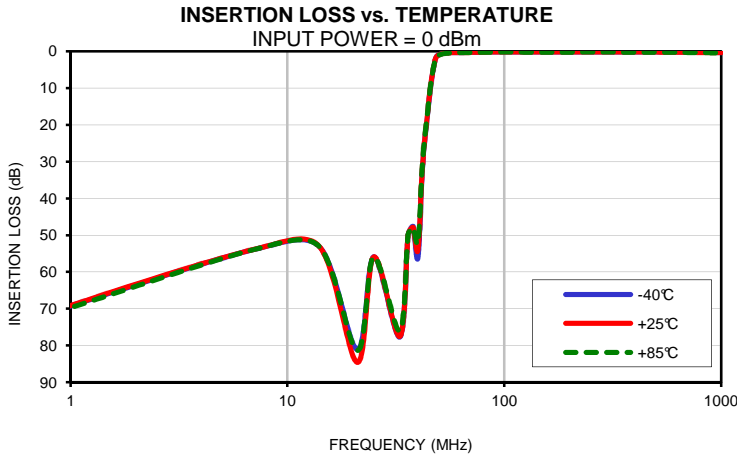

Typical Performance Curves

High Pass Filter

SXHP-48+

Typical Performance Curves