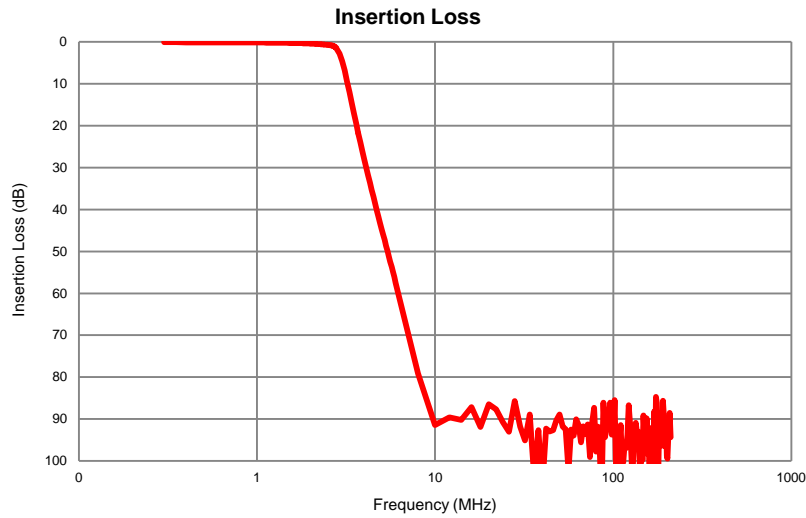

Typical Performance Curves

P.O. Box 350166, Brooklyn, New York 11235-0003 (718) 934-4500 Fax (718) 332-4661 For detailed performance specs & shopping online see

The Design Engineers Search Engine Provides ACTUAL Data Instantly From MINI-CIRCUITS At: www.minicircuits.com

RF/IF MICROWAVE COMPONENTS

REV. X1
SXLP-EDU1701
URJ
120808
Page 1 of 1