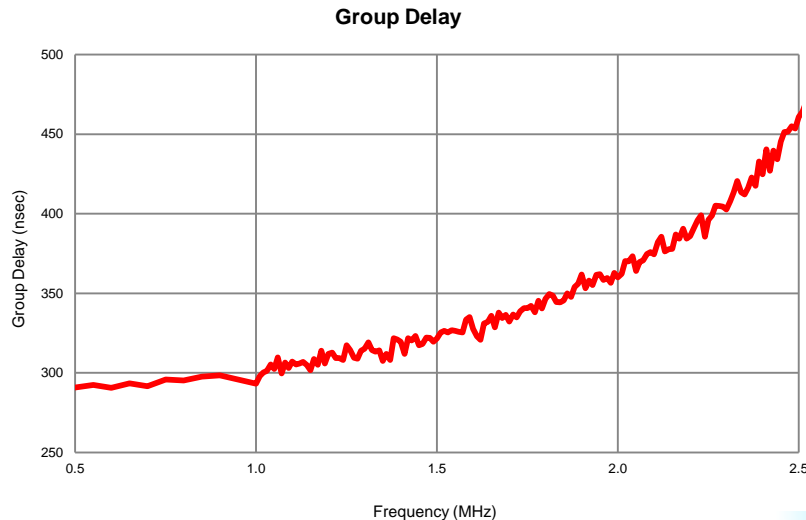

Typical Performance Curves

P.O. Box 350166, Brooklyn, New York 11235-0003 (718) 934-4500 Fax (718) 332-4661 For detailed performance specs & shopping online see

The Design Engineers Search Engine Provides ACTUAL Data Instantly From MINI-CIRCUITS At: www.minicircuits.com

RF/IF MICROWAVE COMPONENTS

REV. X1
SXLP-EDU1701
URJ
120808
Page 1 of 1