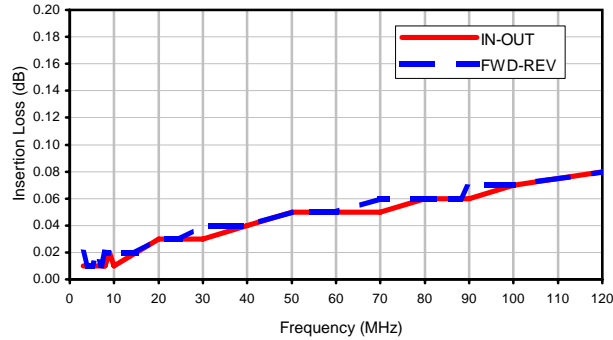

Bi-Directional Coupler

SYDC-30-12HP+

Typical Performance Curves

Insertion Loss

Coupling

Directivity

Return Loss