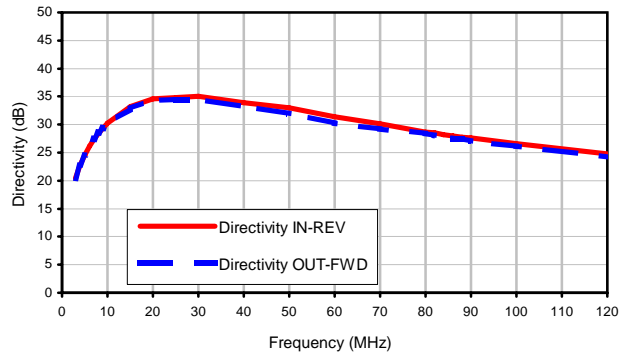

Bi-Directional Coupler

SYDC-30-12HP+

Typical Performance Curves

Insertion Loss

Coupling

Directivity

Return Loss