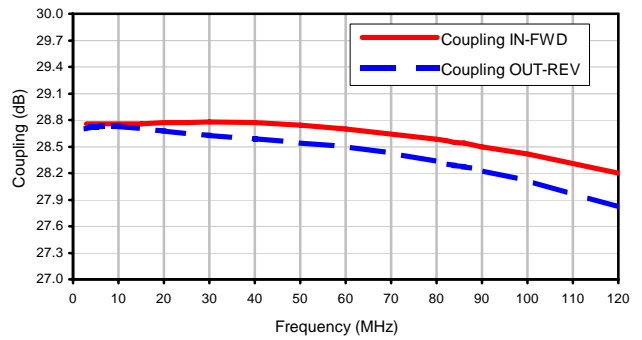

Bi-Directional Coupler

SYDC-30-12HP+

Typical Performance Curves

Insertion Loss

Coupling

Directivity

Return Loss