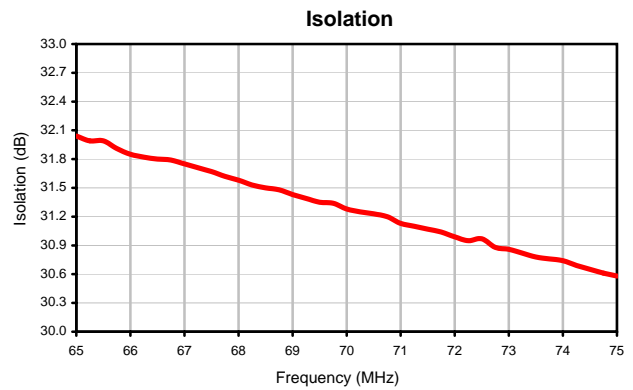

2 Way-90° Power Splitter/Combiner

SYPQ-70+

Typical Performance Curves

ISO 9001 ISO 14001 AS 9100 CERTIFIED

P.O. Box 350166, Brooklyn, New York 11235-0003 (718) 934-4500 • Fax (718) 332-4661 For detailed performance specs & shopping online see Mini-Circuits web site
The Design Engineers Search Engine Provides ACTUAL Data Instantly From MINI-CIRCUITS At: www.minicircuits.com