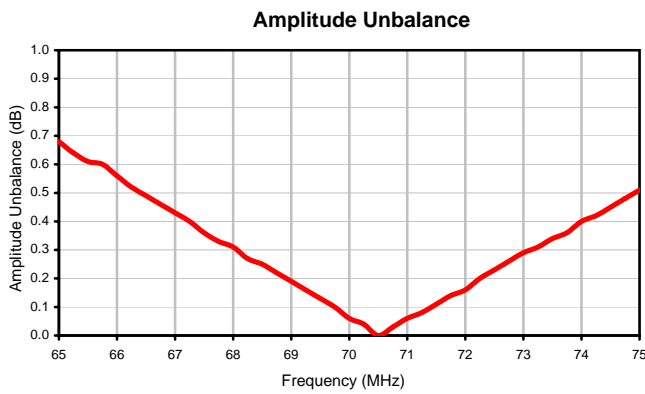

2 Way-90° Power Splitter/Combiner

SYPQ-70+

Typical Performance Curves

ISO 9001 ISO 14001 AS 9100 CERTIFIED

P.O. Box 350166, Brooklyn, New York 11235-0003 (718) 934-4500 • Fax (718) 332-4661 For detailed performance specs & shopping online see Mini-Circuits web site
The Design Engineers Search Engine Provides ACTUAL Data Instantly From MINI-CIRCUITS At: www.minicircuits.com