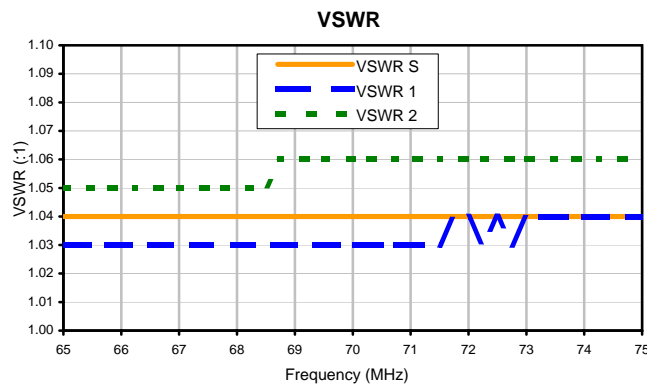

2 Way-90° Power Splitter/Combiner

SYPQ-70+

Typical Performance Curves

ISO 9001 ISO 14001 AS 9100 CERTIFIED

P.O. Box 350166, Brooklyn, New York 11235-0003 (718) 934-4500 • Fax (718) 332-4661 For detailed performance specs & shopping online see Mini-Circuits web site
The Design Engineers Search Engine Provides ACTUAL Data Instantly From MINI-CIRCUITS At: www.minicircuits.com

IF/RF MICROWAVE COMPONENTS

REV. X2
SYPQ-70+
8/5/2010
Page 1 of 1