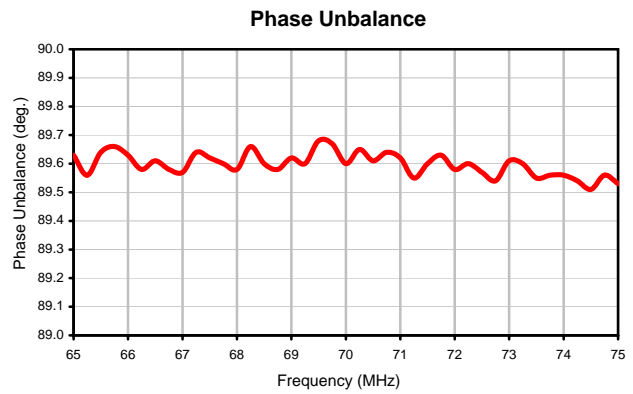

2 Way-90° Power Splitter/Combiner

SYPQ-70+

Typical Performance Curves

ISO 9001 ISO 14001 AS 9100 CERTIFIED

P.O. Box 350166, Brooklyn, New York 11235-0003 (718) 934-4500 • Fax (718) 332-4661 For detailed performance specs & shopping online see Mini-Circuits web site
The Design Engineers Search Engine Provides ACTUAL Data Instantly From MINI-CIRCUITS At: www.minicircuits.com