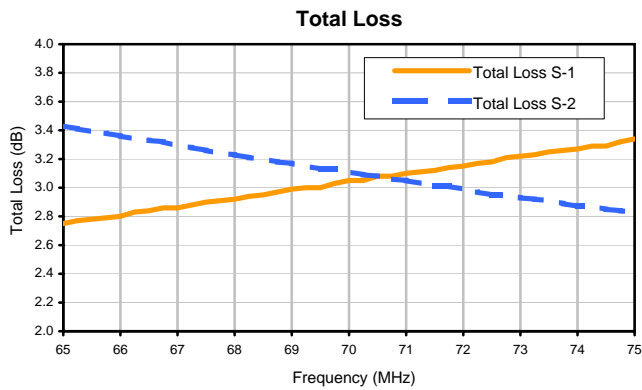

2 Way-90° Power Splitter/Combiner

SYPQ-70+

Typical Performance Curves

ISO 9001 ISO 14001 AS 9100 CERTIFIED

P.O. Box 350166, Brooklyn, New York 11235-0003 (718) 934-4500 • Fax (718) 332-4661 For detailed performance specs & shopping online see Mini-Circuits web site
The Design Engineers Search Engine Provides ACTUAL Data Instantly From MINI-CIRCUITS At: www.minicircuits.com