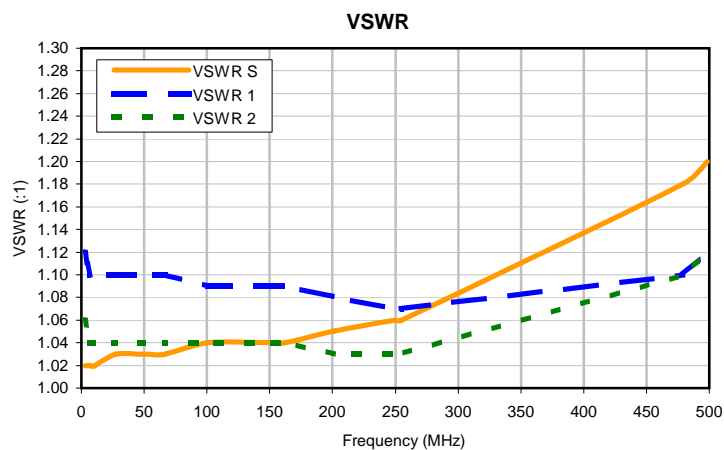

2 Way-0° Power Splitter/Combiner

SYPS-2-1

Typical Performance Curves

P.O. Box 350166, Brooklyn, New York 11235-0003 (718) 934-4500 • Fax (718) 332-4661 For detailed performance specs & shopping online see Mini-Circuits web site
The Design Engineers Search Engine Provides ACTUAL Data Instantly From MINI-CIRCUITS At: www.minicircuits.com

IF/RF MICROWAVE COMPONENTS

REV. X2
SYPS-2-1
8/6/2010
Page 1 of 1