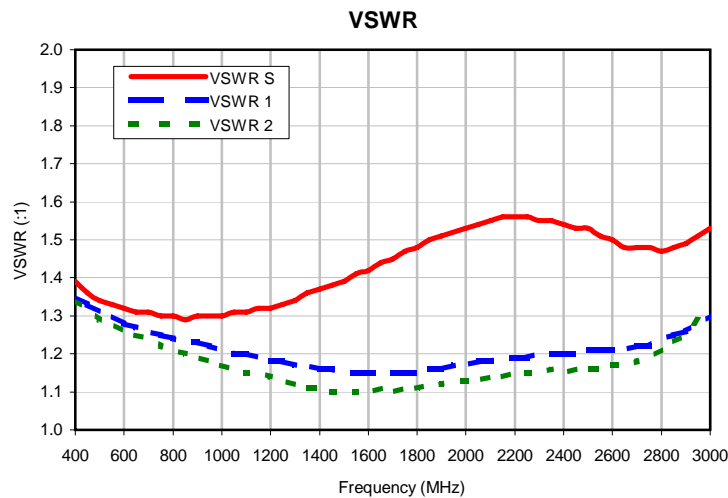

2 Way-0° Power Splitter/Combiner

SYPS-ED14458/1

Typical Performance Curves

P.O. Box 350166, Brooklyn, New York 11235-0003 (718) 934-4500 • Fax (718) 332-4661 For detailed performance specs & shopping online see Mini-Circuits web site

The Design Engineers Search Engine Provides ACTUAL Data Instantly From MINI-CIRCUITS At: www.minicircuits.com

IF/RF MICROWAVE COMPONENTS

REV. X1
SYPS-ED14458/1
8/23/2011
Page 1 of 1