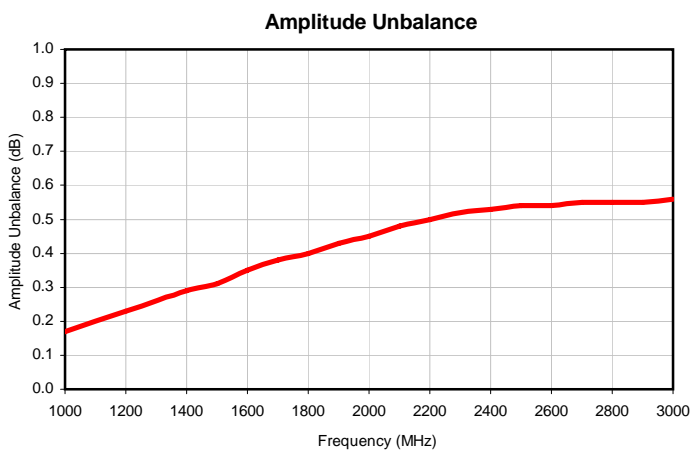

2 Way-0° Power Splitter/Combiner

TCP-2-33W+

Typical Performance Curves

P.O. Box 350166, Brooklyn, New York 11235-0003 (718) 934-4500 • Fax (718) 332-4661 For detailed performance specs & shopping online see Mini-Circuits web site
 The Design Engineers Search Engine Provides ACTUAL Data Instantly From MINI-CIRCUITS At: www.minicircuits.com