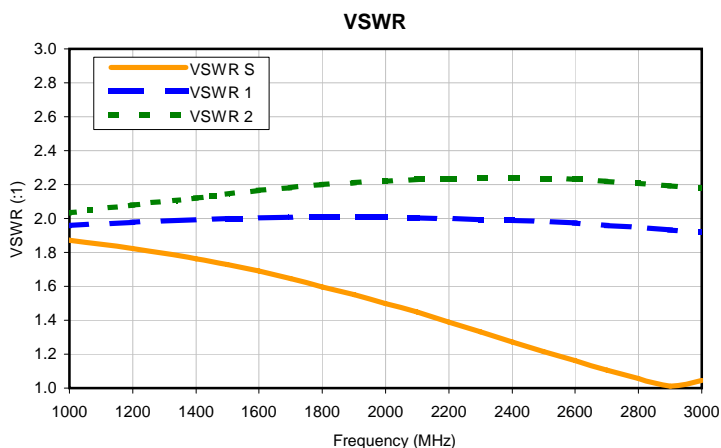

2 Way-0° Power Splitter/Combiner

TCP-2-33W+

Typical Performance Curves

P.O. Box 350166, Brooklyn, New York 11235-0003 (718) 934-4500 • Fax (718) 332-4661 For detailed performance specs & shopping online see Mini-Circuits web site
 The Design Engineers Search Engine Provides ACTUAL Data Instantly From MINI-CIRCUITS At: www.minicircuits.com

IF/RF MICROWAVE COMPONENTS

REV. X1
 TCP-2-33W+
 6/10/2011
 Page 1 of 1