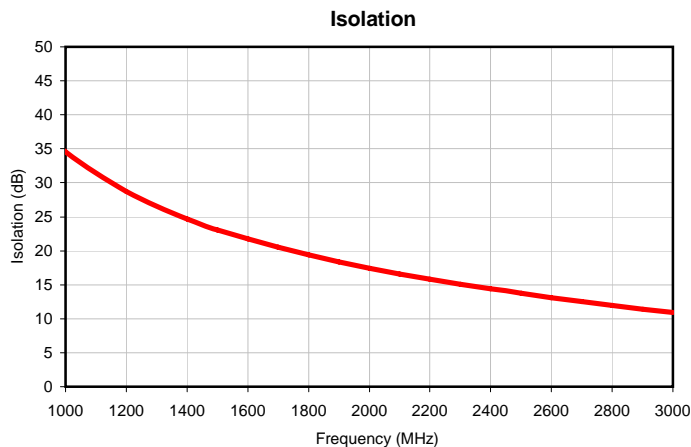

2 Way-0° Power Splitter/Combiner

TCP-2-33W+

Typical Performance Curves

P.O. Box 350166, Brooklyn, New York 11235-0003 (718) 934-4500 • Fax (718) 332-4661 For detailed performance specs & shopping online see Mini-Circuits web site
 The Design Engineers Search Engine Provides ACTUAL Data Instantly From MINI-CIRCUITS At: www.minicircuits.com