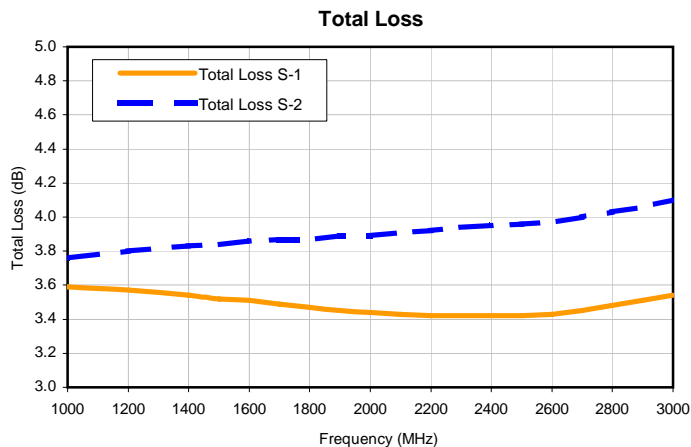

2 Way-0° Power Splitter/Combiner

TCP-2-33W+

Typical Performance Curves

P.O. Box 350166, Brooklyn, New York 11235-0003 (718) 934-4500 • Fax (718) 332-4661 For detailed performance specs & shopping online see Mini-Circuits web site
 The Design Engineers Search Engine Provides ACTUAL Data Instantly From MINI-CIRCUITS At: www.minicircuits.com