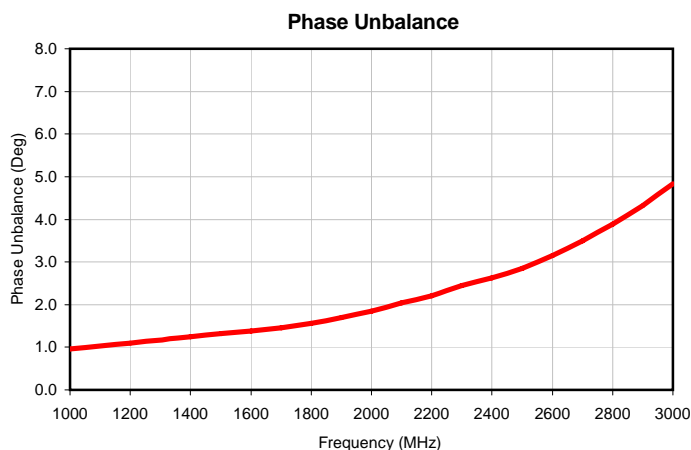

2 Way-0° Power Splitter/Combiner

TCP-2-33W+

Typical Performance Curves

P.O. Box 350166, Brooklyn, New York 11235-0003 (718) 934-4500 • Fax (718) 332-4661 For detailed performance specs & shopping online see Mini-Circuits web site
 The Design Engineers Search Engine Provides ACTUAL Data Instantly From MINI-CIRCUITS At: www.minicircuits.com