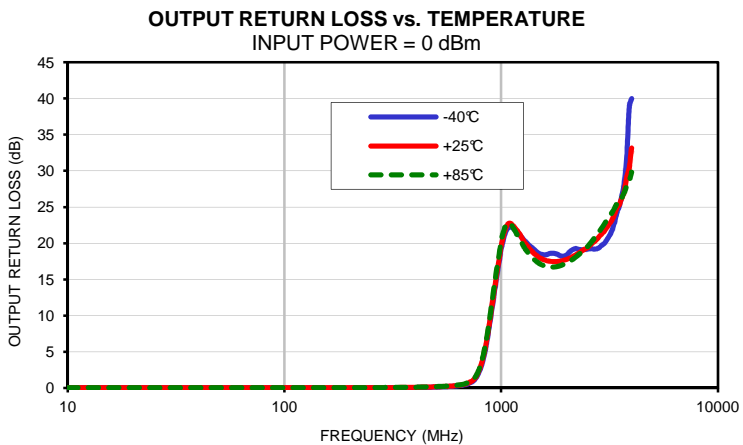

Typical Performance Curves

High Pass Filter

THP-1050+

Typical Performance Curves