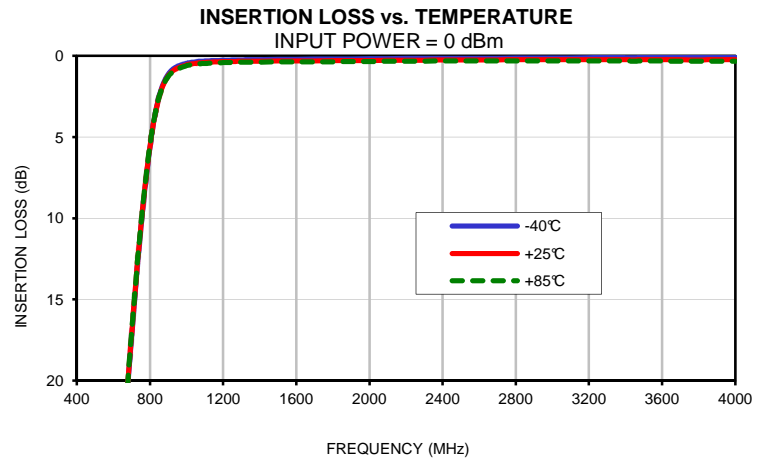

Typical Performance Curves

High Pass Filter

THP-1050+

Typical Performance Curves