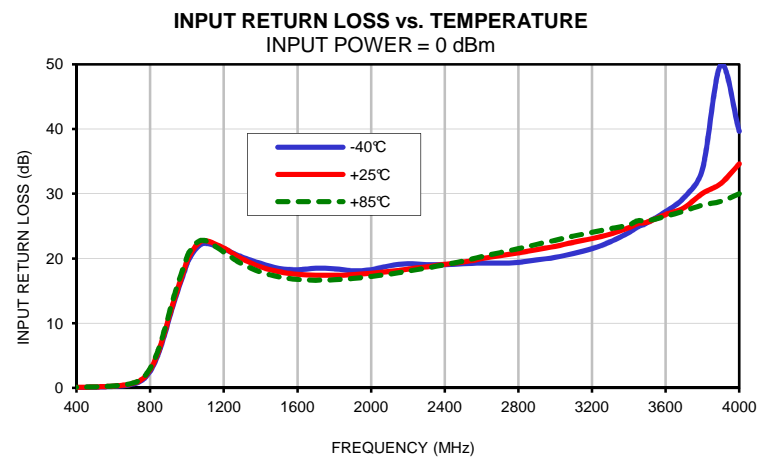

Typical Performance Curves

High Pass Filter

THP-1050+

Typical Performance Curves