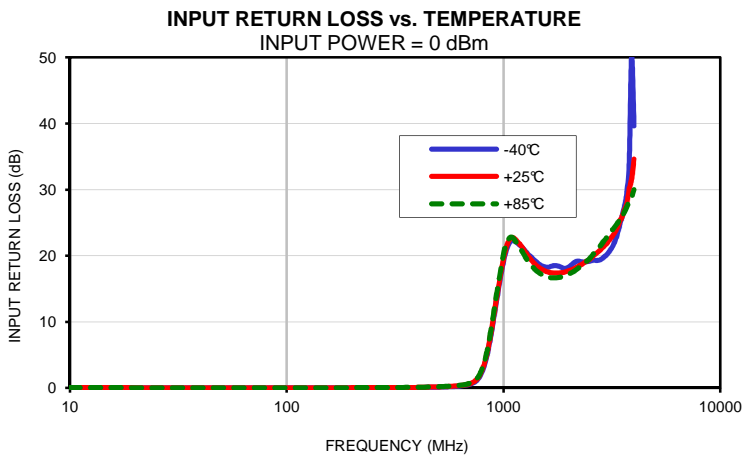

Typical Performance Curves

High Pass Filter

THP-1050+

Typical Performance Curves