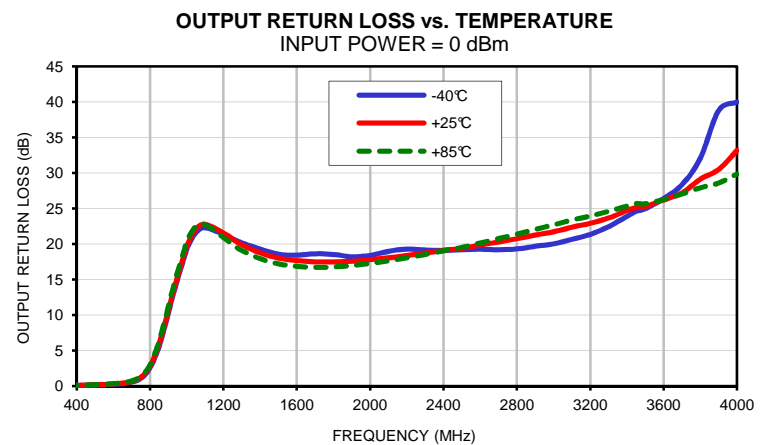

Typical Performance Curves

High Pass Filter

THP-1050+

Typical Performance Curves