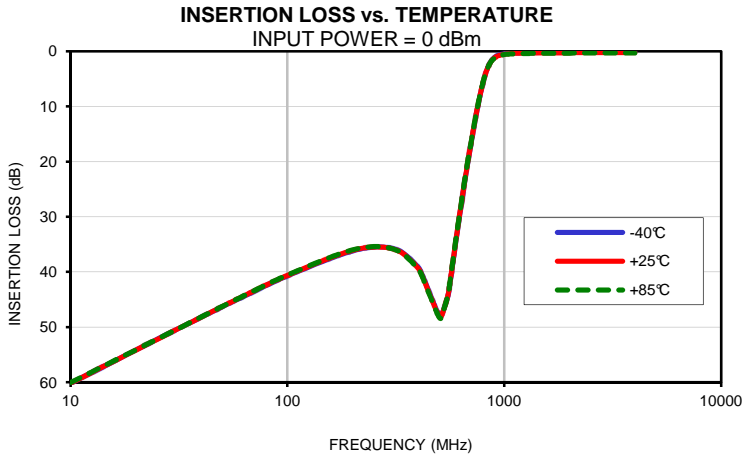

Typical Performance Curves

High Pass Filter

THP-1050+

Typical Performance Curves