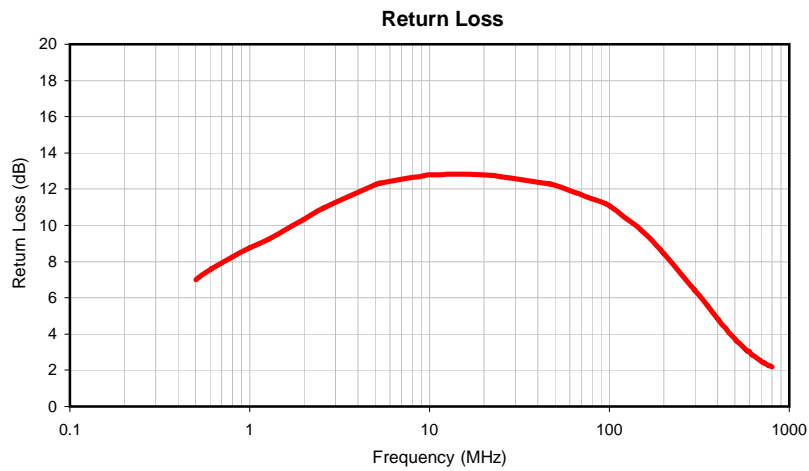

RF Transformer

TMO-3-1+

Typical Performance Data

P.O. Box 350166, Brooklyn, New York 11235-0003 (718) 934-4500 Fax (718) 332-4661 For detailed performance specs & shopping online see Mini-Circuits web site