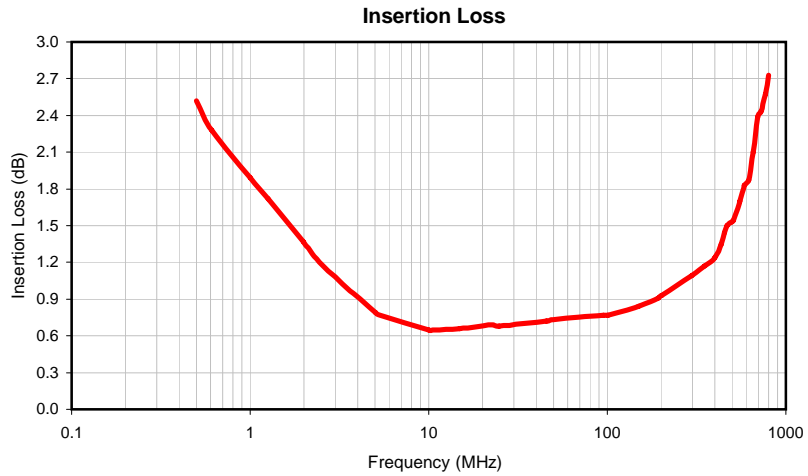

RF Transformer

TMO-3-1+

Typical Performance Data

P.O. Box 350166, Brooklyn, New York 11235-0003 (718) 934-4500 Fax (718) 332-4661 For detailed performance specs & shopping online see Mini-Circuits web site