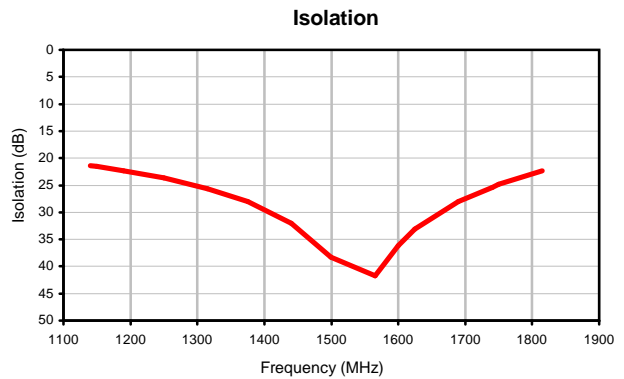

2 Way-0° Power Splitter/Combiner

TO8SC-2-11

Typical Performance Curves

REV. X2
TO8SC-2-11
100627
Page 1 of 1

Mini-Circuits®

IF/RF MICROWAVE COMPONENTS • ISO 9001 ISO 14001 AS 9100 CERTIFIED • RoHS compliant
P.O. Box 350166, Brooklyn, New York 11235-0006 (718) 934-4500 Fax (718) 332-4661