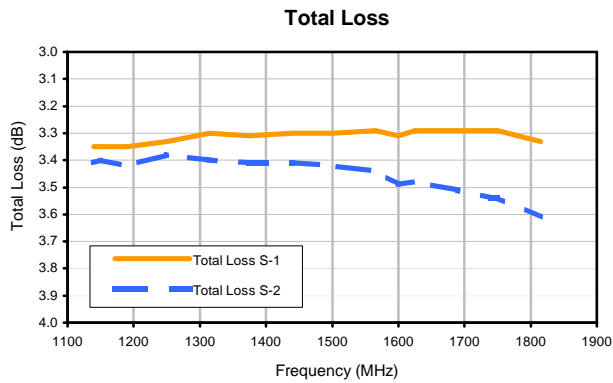

2 Way-0° Power Splitter/Combiner

TO8SC-2-11

Typical Performance Curves

REV. X2
TO8SC-2-11
100627
Page 1 of 1

Mini-Circuits®

IF/RF MICROWAVE COMPONENTS • ISO 9001 ISO 14001 AS 9100 CERTIFIED • RoHS compliant
P.O. Box 350166, Brooklyn, New York 11235-0006 (718) 934-4500 Fax (718) 332-4661