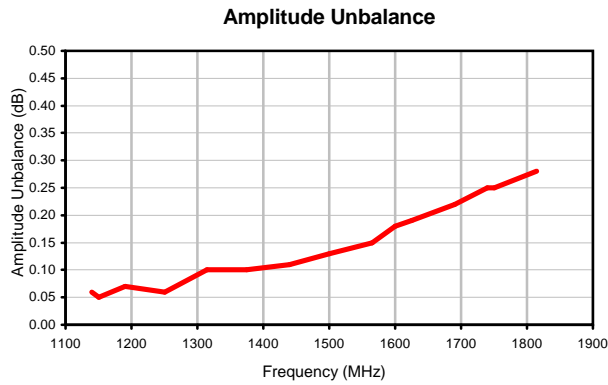

2 Way-0° Power Splitter/Combiner

TO8SC-2-11

Typical Performance Curves

REV. X2
TO8SC-2-11
100627
Page 1 of 1

Mini-Circuits®

IF/RF MICROWAVE COMPONENTS • ISO 9001 ISO 14001 AS 9100 CERTIFIED • RoHS compliant
P.O. Box 350166, Brooklyn, New York 11235-0006 (718) 934-4500 Fax (718) 332-4661