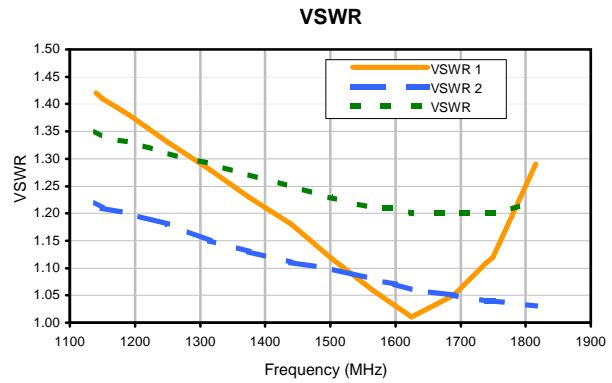

2 Way-0° Power Splitter/Combiner

TO8SC-2-11

Typical Performance Curves

REV. X2
TO8SC-2-11
100627
Page 1 of 1

Mini-Circuits®

IF/RF MICROWAVE COMPONENTS • ISO 9001 ISO 14001 AS 9100 CERTIFIED • RoHS compliant
P.O. Box 350166, Brooklyn, New York 11235-0006 (718) 934-4500 Fax (718) 332-4661