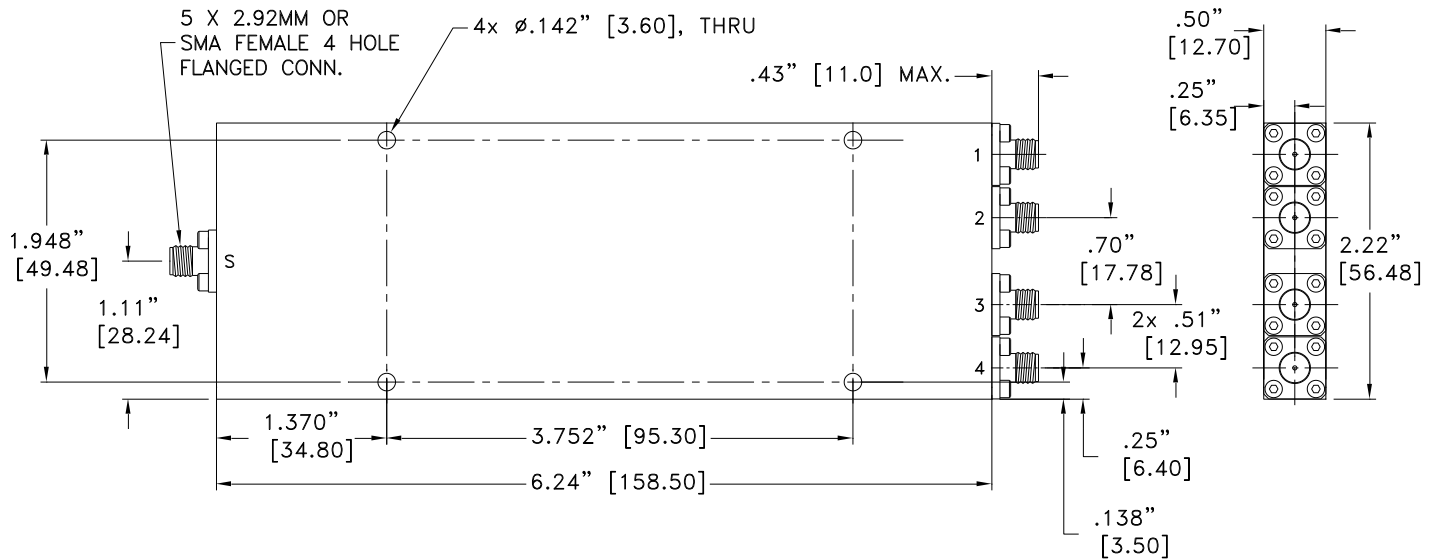

Case Style

UU

Outline Dimensions

UU2413-1

Weight: 340 Grams

Dimensions are in inches (mm). Tolerances: 2 Pl. \pm .03; 3 Pl. \pm .015

Notes:

1. Case material: Aluminum alloy.
2. Case finish: Painting Color: Blue.
3. Refer to the individual model data sheet for the type of connectors available.