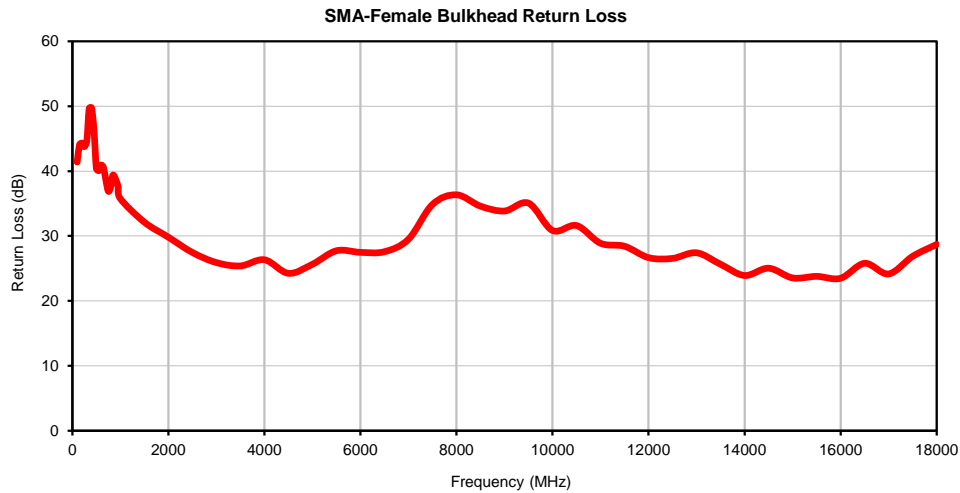

Hand-Flex Coaxial Cable

086-16SBSM+

Straight SMA Female Bulkhead to Straight SMA Male

Typical Performance Curves

P.O. Box 350166, Brooklyn, New York 11235-0003 • (718) 934-4500 • Fax (718) 332-4661 For detailed performance specs & shopping online see Mini-Circuits web site www.minicircuits.com