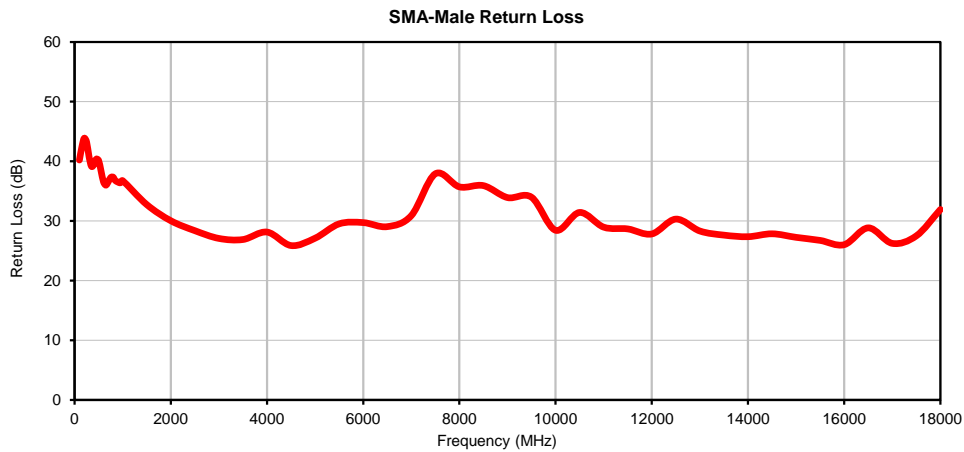

Hand-Flex Coaxial Cable

086-16SBSM+

Straight SMA Female Bulkhead to Straight SMA Male

Typical Performance Curves

P.O. Box 350166, Brooklyn, New York 11235-0003 • (718) 934-4500 • Fax (718) 332-4661 For detailed performance specs & shopping online see Mini-Circuits web site www.minicircuits.com