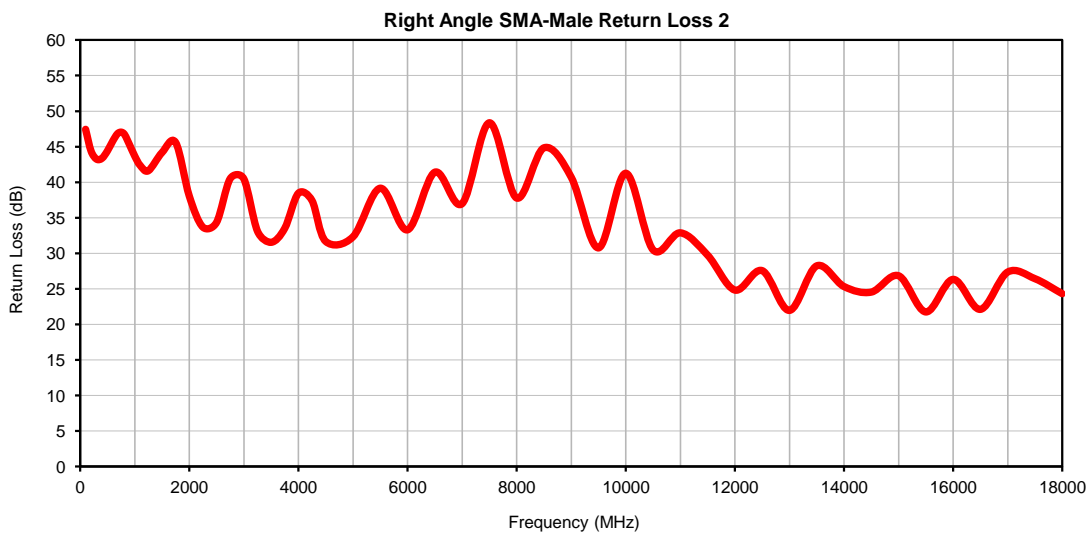

Hand-Flex Coaxial Cable

086-3SMRC+

Right Angle SMA-Male to Right Angle SMA-Male

Typical Performance Curves

P.O. Box 350166, Brooklyn, New York 11235-0003 • (718) 934-4500 • Fax (718) 332-4661 For detailed performance specs & shopping online see Mini-Circuits web site