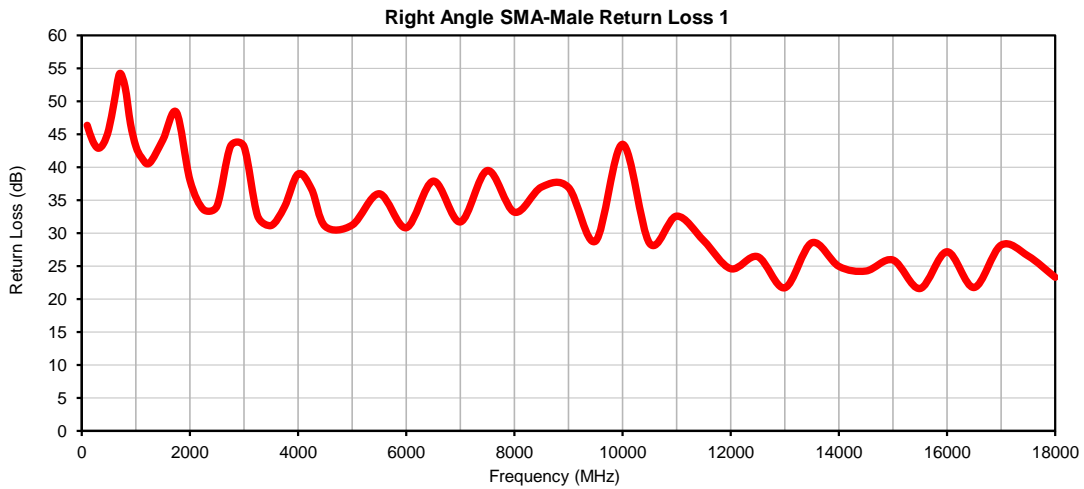

Hand-Flex Coaxial Cable

086-3SMRC+

Right Angle SMA-Male to Right Angle SMA-Male

Typical Performance Curves

P.O. Box 350166, Brooklyn, New York 11235-0003 • (718) 934-4500 • Fax (718) 332-4661 For detailed performance specs & shopping online see Mini-Circuits web site