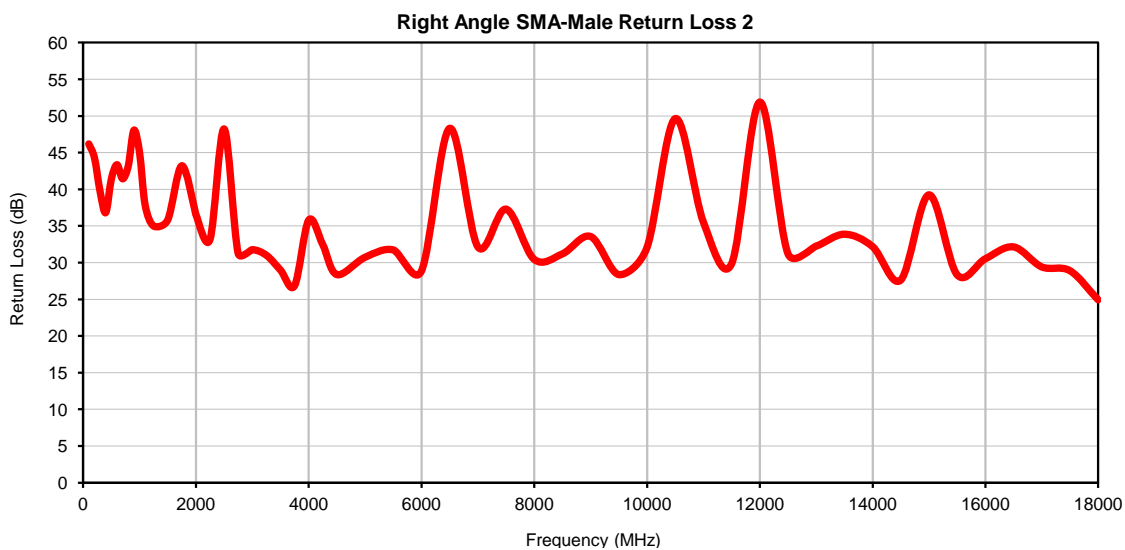

Hand-Flex Coaxial Cable

086-5SMR+

Right Angle SMA-Male to Right Angle SMA-Male

Typical Performance Curves

P.O. Box 350166, Brooklyn, New York 11235-0003 (718) 934-4500 • Fax (718) 332-4661 For detailed performance specs & shopping online see Mini-Circuits web site