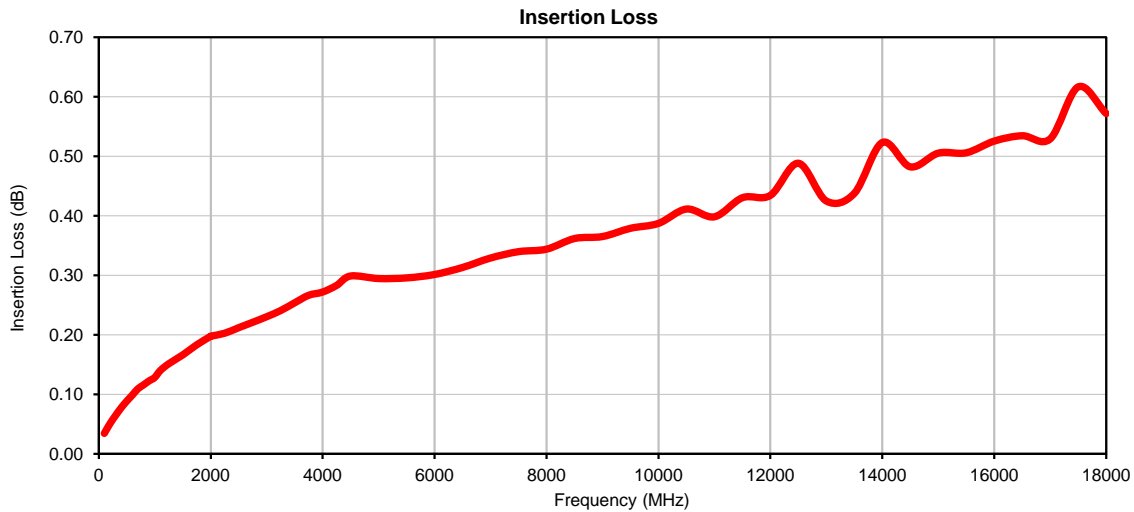

Hand-Flex Coaxial Cable

086-5SMR+

Right Angle SMA-Male to Right Angle SMA-Male

Typical Performance Curves

P.O. Box 350166, Brooklyn, New York 11235-0003 (718) 934-4500 • Fax (718) 332-4661 For detailed performance specs & shopping online see Mini-Circuits web site