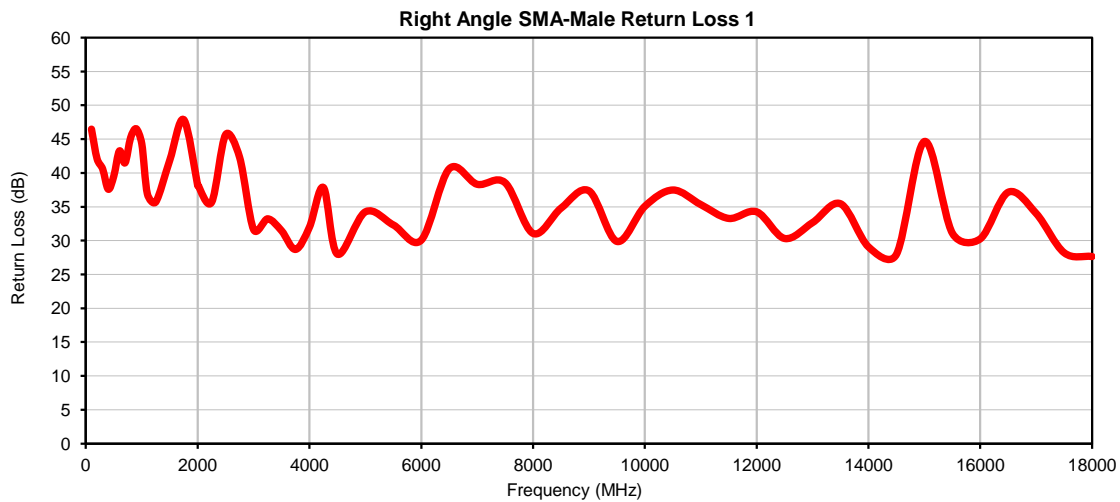

Hand-Flex Coaxial Cable

086-5SMR+

Right Angle SMA-Male to Right Angle SMA-Male

Typical Performance Curves

P.O. Box 350166, Brooklyn, New York 11235-0003 (718) 934-4500 • Fax (718) 332-4661 For detailed performance specs & shopping online see Mini-Circuits web site