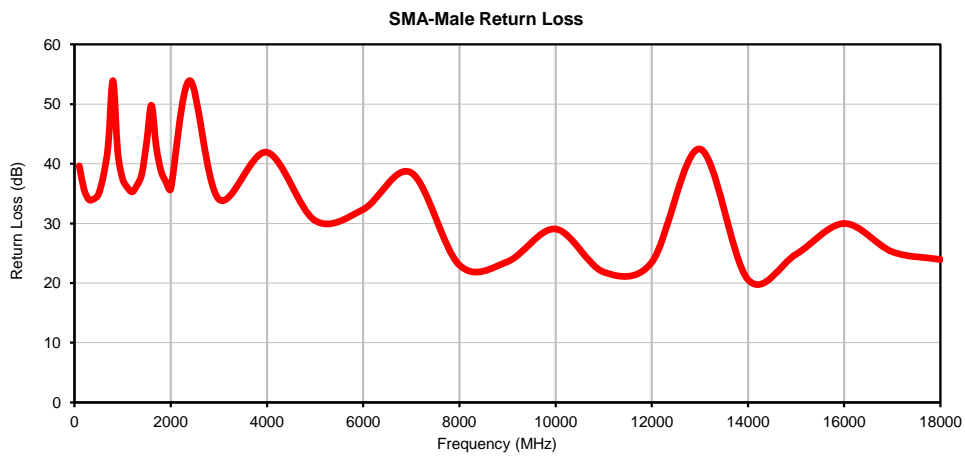

Hand-Flex Coaxial Cable

086-6SBSM+

Straight SMA Female Bulkhead to Straight SMA Male

Typical Performance Curves

P.O. Box 350166, Brooklyn, New York 11235-0003 • (718) 934-4500 • Fax (718) 332-4661 For detailed performance specs & shopping online see Mini-Circuits web site
The Design Engineers Search Engine Provides ACTUAL Data Instantly From MINI-CIRCUITS At: www.minicircuits.com

IF/RF MICROWAVE COMPONENTS

REV. OR
086-6SBSM+
5/21/2013
Page 1 of 1