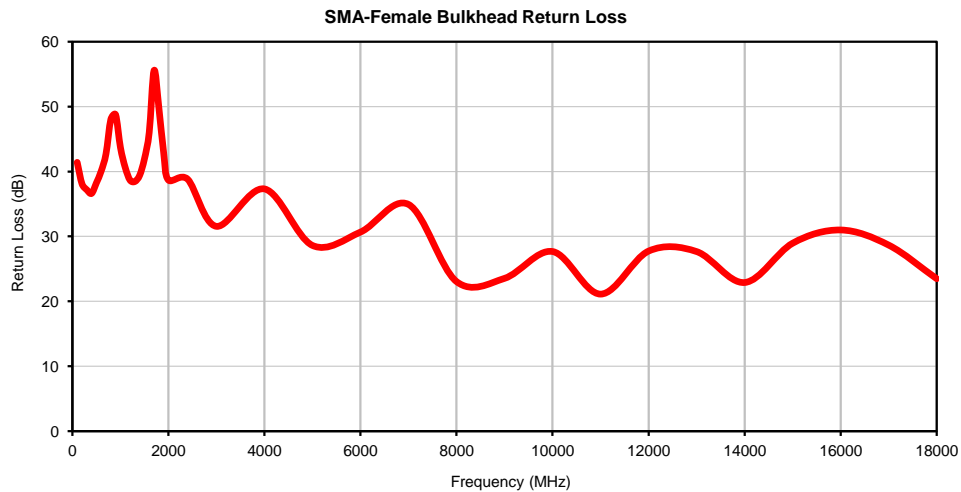

Hand-Flex Coaxial Cable

086-6SBSM+

Straight SMA Female Bulkhead to Straight SMA Male

Typical Performance Curves

P.O. Box 350166, Brooklyn, New York 11235-0003 • (718) 934-4500 • Fax (718) 332-4661 For detailed performance specs & shopping online see Mini-Circuits web site
The Design Engineers Search Engine Provides ACTUAL Data Instantly From MINI-CIRCUITS At: www.minicircuits.com

IF/RF MICROWAVE COMPONENTS

REV. OR
086-6SBSM+
5/21/2013
Page 1 of 1