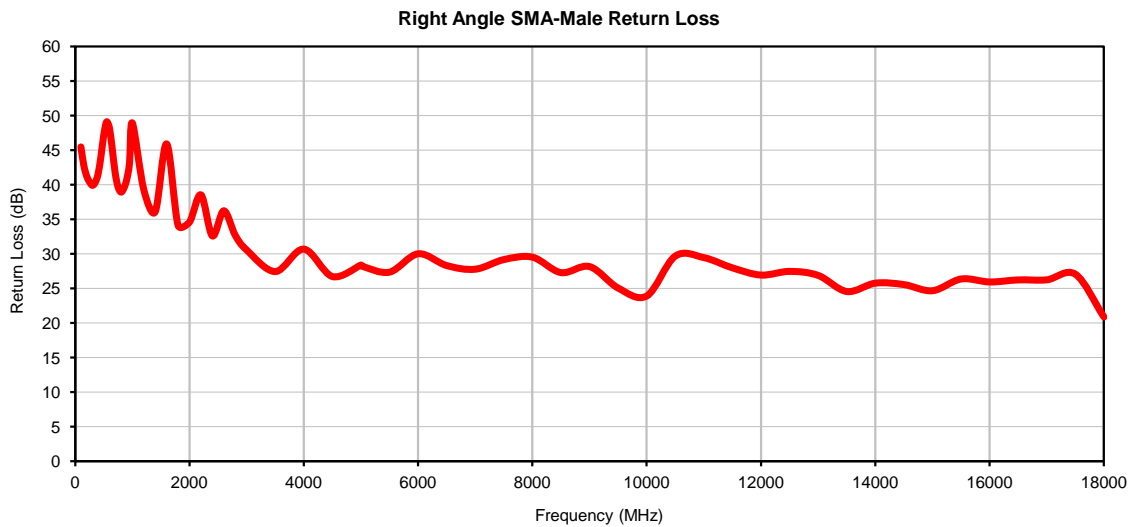

Hand-Flex Coaxial Cable

086-8SMRSM+

SMA-Male to Right Angle SMA-Male

Typical Performance Curves

P.O. Box 350166, Brooklyn, New York 11235-0003 (718) 934-4500 • Fax (718) 332-4661 For detailed performance specs & shopping online see Mini-Circuits web site