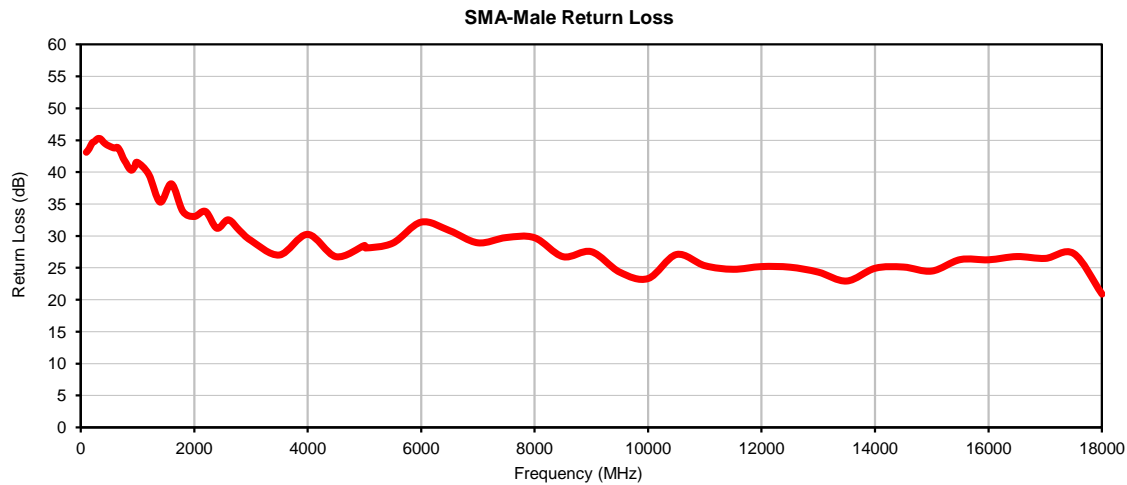

Hand-Flex Coaxial Cable

086-8SMRSM+

SMA-Male to Right Angle SMA-Male

Typical Performance Curves

P.O. Box 350166, Brooklyn, New York 11235-0003 (718) 934-4500 • Fax (718) 332-4661 For detailed performance specs & shopping online see Mini-Circuits web site