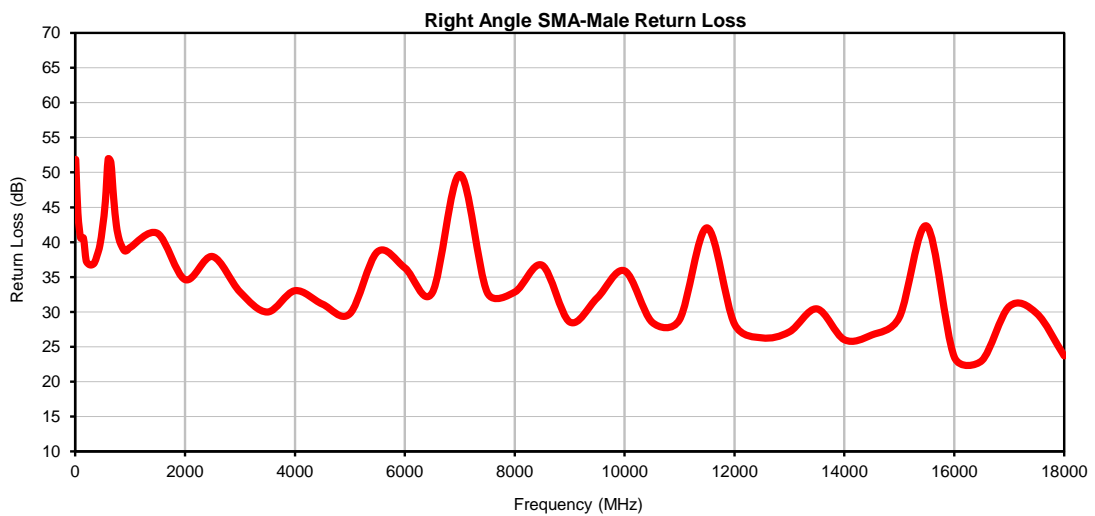

# 141-6SBSMR+

SMA Female Bulkhead/Right Angle SMA Male

Typical Performance Data

P.O. Box 350166, Brooklyn, New York 11235-0003 (718) 934-4500 • Fax (718) 332-4661 For detailed performance specs & shopping online see Mini-Circuits web site  
The Design Engineers Search Engine Provides ACTUAL Data Instantly From MINI-CIRCUITS At: [www.minicircuits.com](http://www.minicircuits.com)