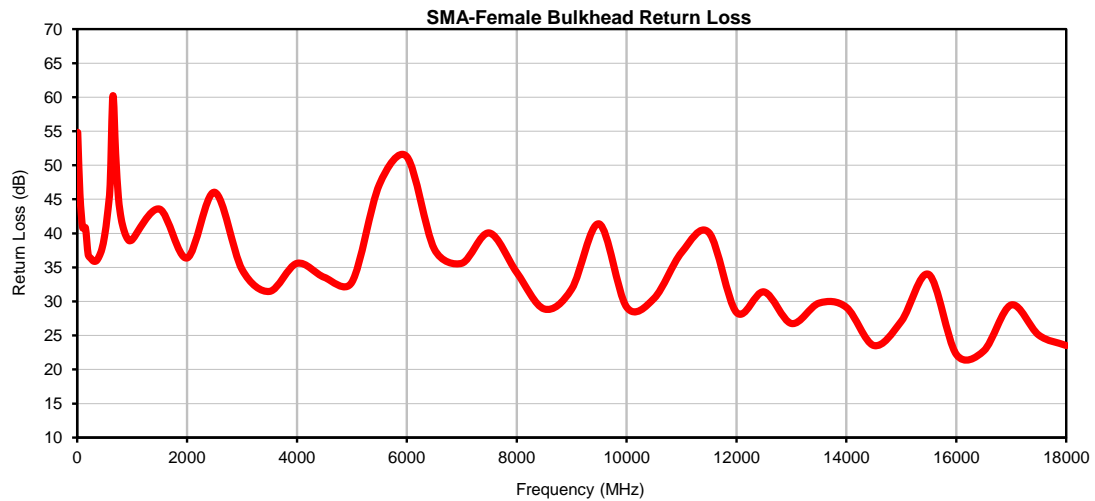

# 141-6SBSMR+

SMA Female Bulkhead/Right Angle SMA Male

Typical Performance Data

P.O. Box 350166, Brooklyn, New York 11235-0003 (718) 934-4500 • Fax (718) 332-4661 For detailed performance specs & shopping online see Mini-Circuits web site  
The Design Engineers Search Engine Provides ACTUAL Data Instantly From MINI-CIRCUITS At: [www.minicircuits.com](http://www.minicircuits.com)