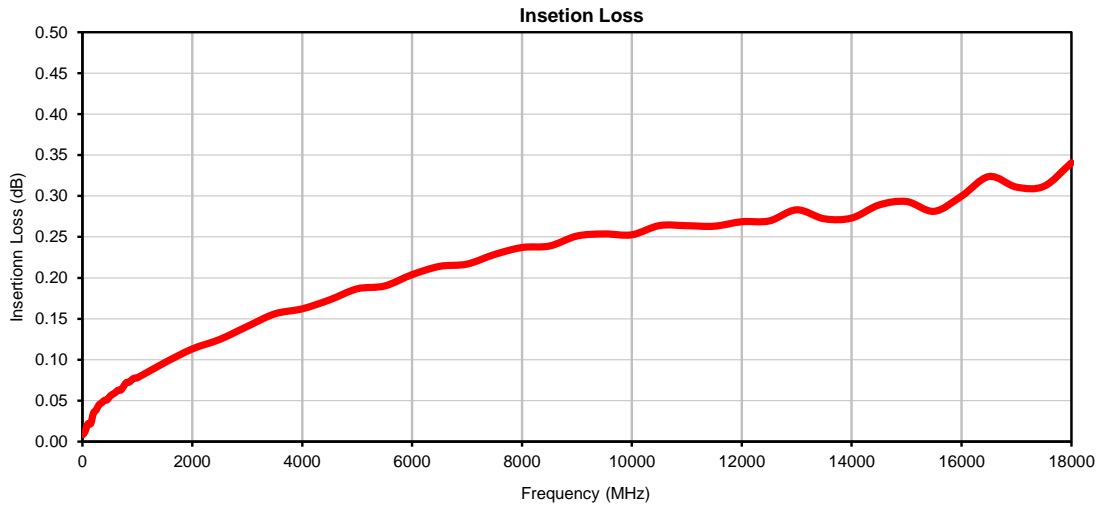

# Hand-Flex Coaxial Cable

# 141-6SBSMR+

SMA Female Bulkhead/Right Angle SMA Male

Typical Performance Data

P.O. Box 350166, Brooklyn, New York 11235-0003 (718) 934-4500 • Fax (718) 332-4661 For detailed performance specs & shopping online see Mini-Circuits web site  
The Design Engineers Search Engine Provides ACTUAL Data Instantly From MINI-CIRCUITS At: [www.minicircuits.com](http://www.minicircuits.com)