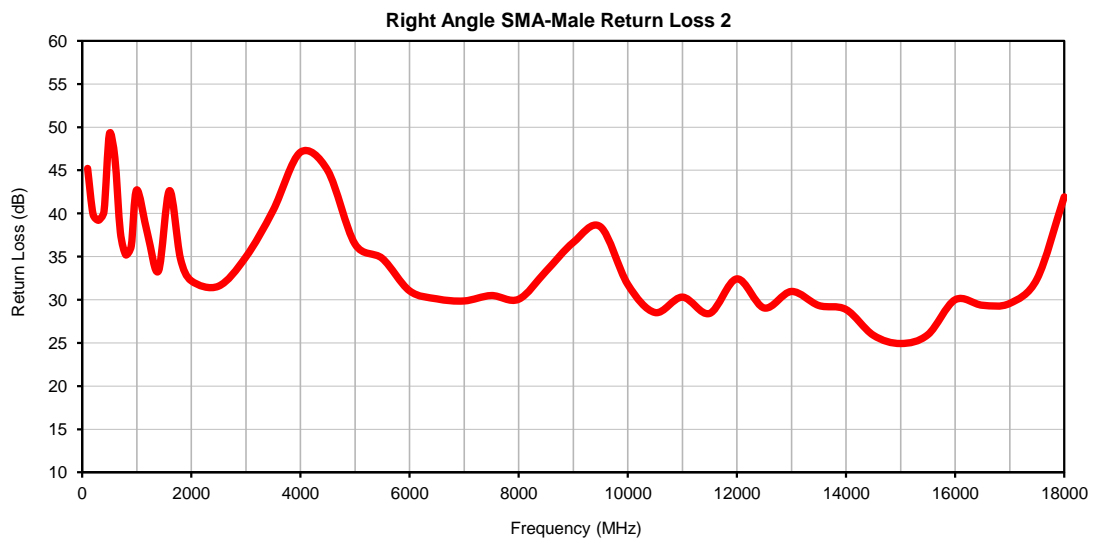

Hand-Flex Coaxial Cable

141-7SMR+

Right Angle SMA-Male to Right Angle SMA-Male

Typical Performance Curves

P.O. Box 350166, Brooklyn, New York 11235-0003 (718) 934-4500 • Fax (718) 332-4661 For detailed performance specs & shopping online see Mini-Circuits web site
The Design Engineers Search Engine Provides ACTUAL Data Instantly From MINI-CIRCUITS At: www.minicircuits.com

IF/RF MICROWAVE COMPONENTS

REV. OR
141-7SMR+
4/29/2014
Page 1 of 1