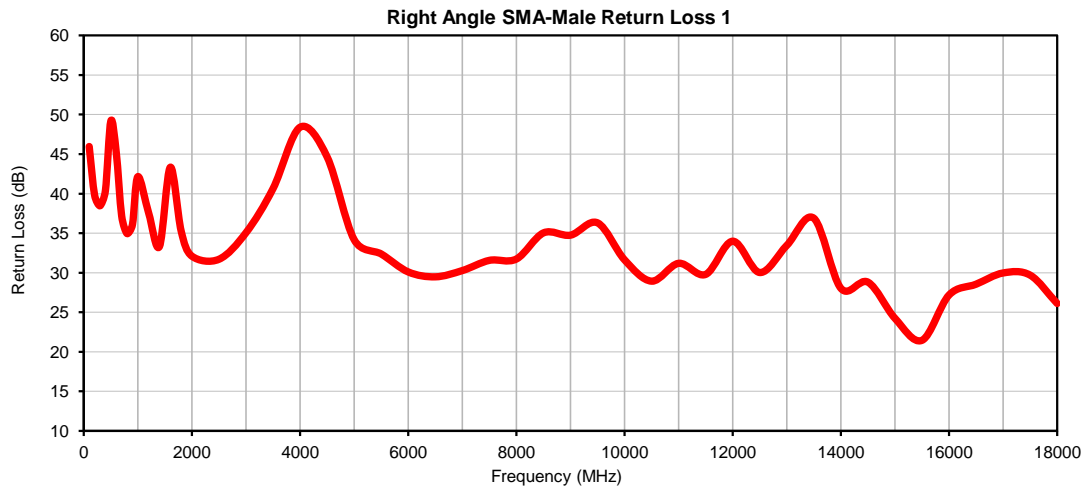

Hand-Flex Coaxial Cable

141-7SMR+

Right Angle SMA-Male to Right Angle SMA-Male

Typical Performance Curves

P.O. Box 350166, Brooklyn, New York 11235-0003 (718) 934-4500 • Fax (718) 332-4661 For detailed performance specs & shopping online see Mini-Circuits web site
The Design Engineers Search Engine Provides ACTUAL Data Instantly From MINI-CIRCUITS At: www.minicircuits.com

IF/RF MICROWAVE COMPONENTS

REV. OR
141-7SMR+
4/29/2014
Page 1 of 1