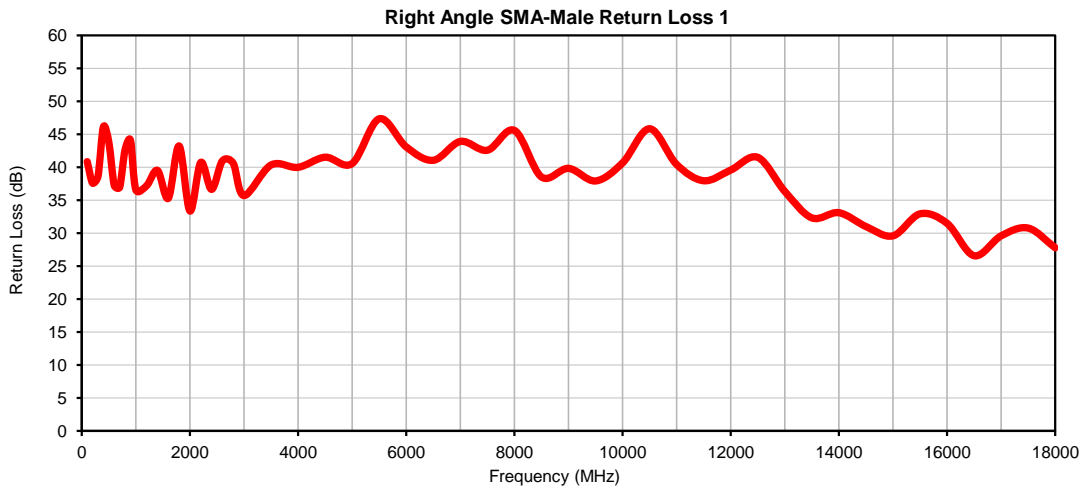

Hand-Flex Coaxial Cable

141-9SMRC+

Right Angle SMA-Male to Right Angle SMA-Male

Typical Performance Curves

P.O. Box 350166, Brooklyn, New York 11235-0003 • (718) 934-4500 • Fax (718) 332-4661 For detailed performance specs & shopping online see Mini-Circuits web site