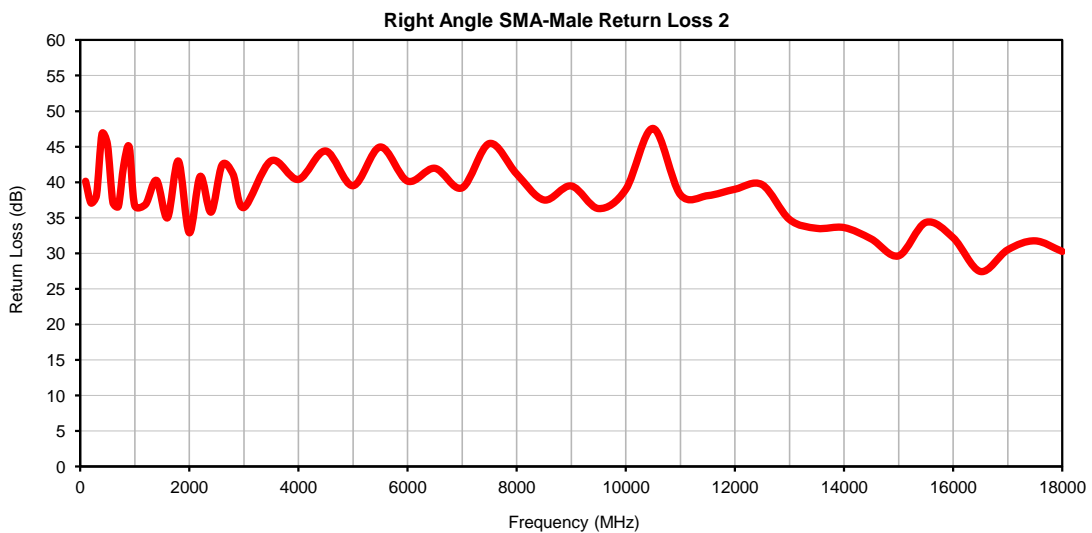

Hand-Flex Coaxial Cable

141-9SMRC+

Right Angle SMA-Male to Right Angle SMA-Male

Typical Performance Curves

P.O. Box 350166, Brooklyn, New York 11235-0003 • (718) 934-4500 • Fax (718) 332-4661 For detailed performance specs & shopping online see Mini-Circuits web site