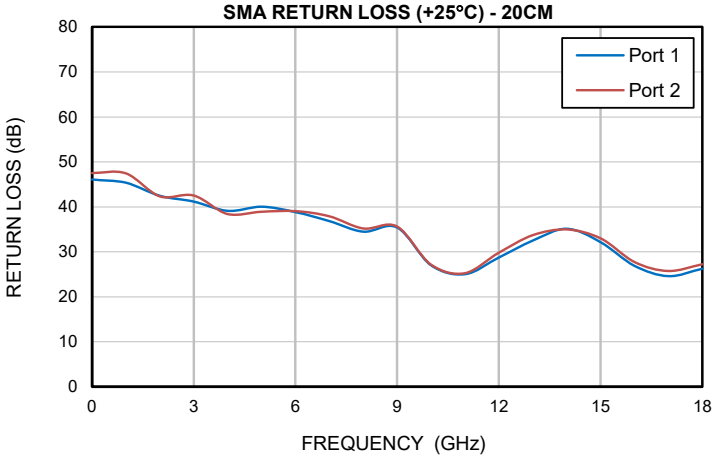

Typical Performance Curves

ISO 9001 ISO 14001 AS 9100 CERTIFIED

P.O. Box 350166, Brooklyn, New York 11235-0003 (718) 934-4500 • Fax (718) 332-4661 For detailed performance specs & shopping online see Mini-Circuits web site