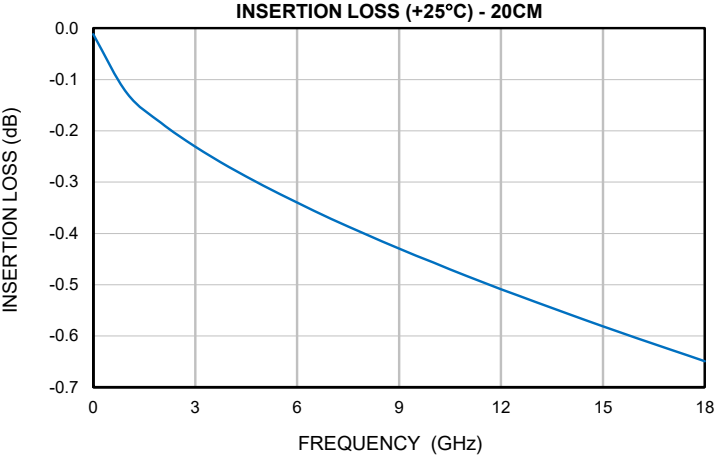

Typical Performance Curves

ISO 9001 ISO 14001 AS 9100 CERTIFIED

P.O. Box 350166, Brooklyn, New York 11235-0003 (718) 934-4500 • Fax (718) 332-4661 For detailed performance specs & shopping online see Mini-Circuits web site