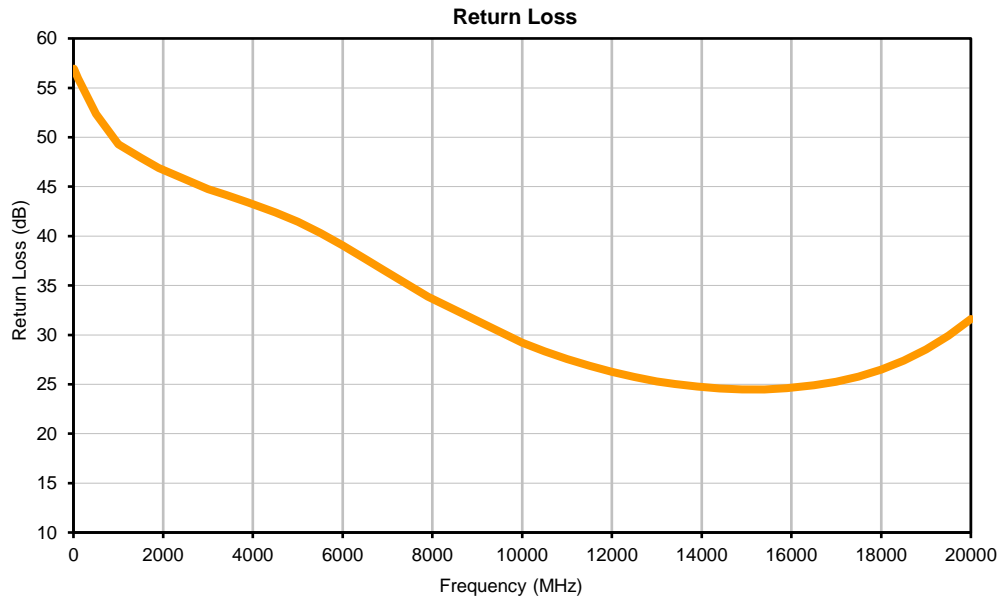

Typical Performance Curves

P.O. Box 350166, Brooklyn, New York 11235-0003 (718) 934-4500 • Fax (718) 332-4661 For detailed performance specs & shopping online see Mini-Circuits web site

The Design Engineers Search Engine Provides ACTUAL Data Instantly From MINI-CIRCUITS At: www.minicircuits.com