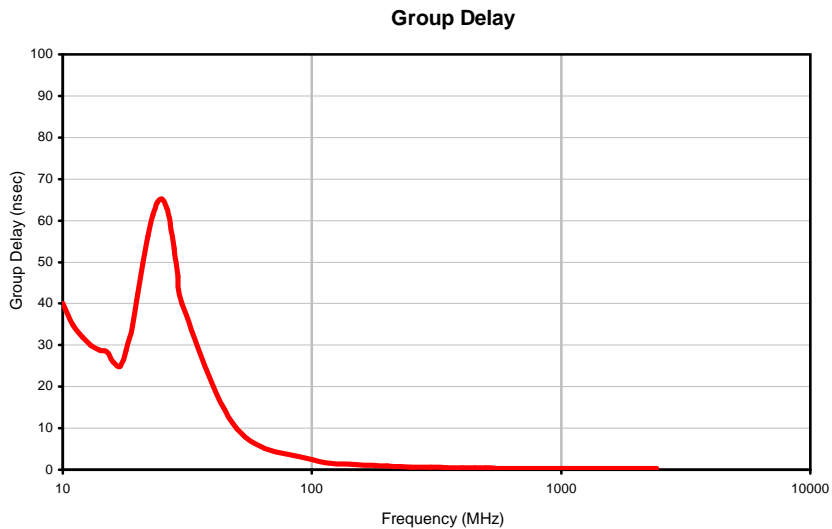

## Typical Performance Curves

IF/RF MICROWAVE COMPONENTS • ISO 9001 ISO 14001 AS 9100 CERTIFIED RoHS compliant  
P.O. Box 350166, Brooklyn, New York 11235-0003 (718) 934-4500 Fax (718) 332-4661

The Design Engineers Search Engine finds the model you need, Instantly • For detailed performance specs & shopping online see