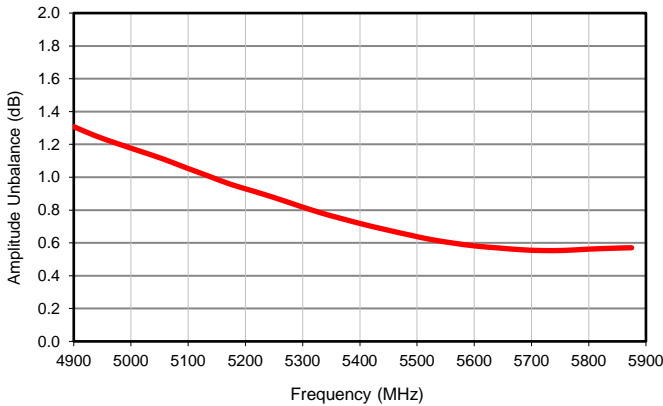

LTCC Balun RF Transformer

BLGE1-542R+

Typical Performance Data

Average Insertion Loss

Input Return Loss

Amplitude Unbalance

Phase Unbalance