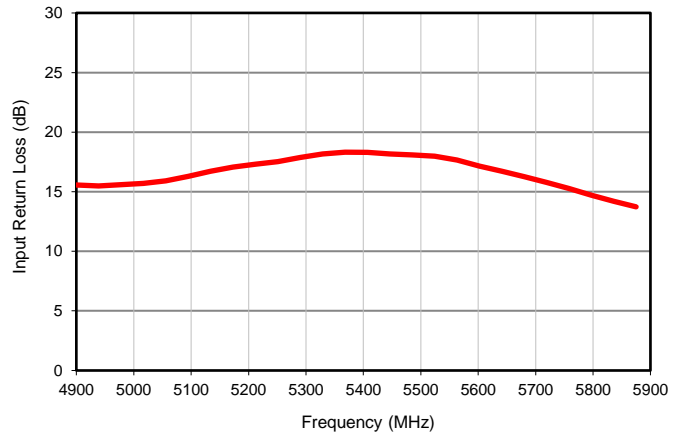

LTCC Balun RF Transformer

BLGE1-542R+

Typical Performance Data

Average Insertion Loss

Input Return Loss

Amplitude Unbalance

Phase Unbalance