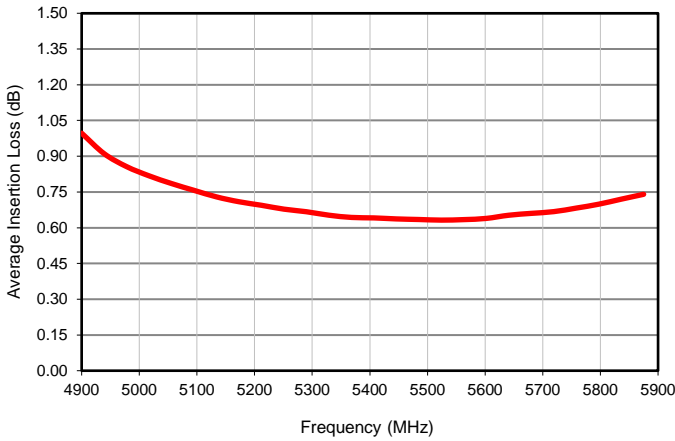

LTCC Balun RF Transformer

BLGE1-542R+

Typical Performance Data

Average Insertion Loss

Input Return Loss

Amplitude Unbalance

Phase Unbalance