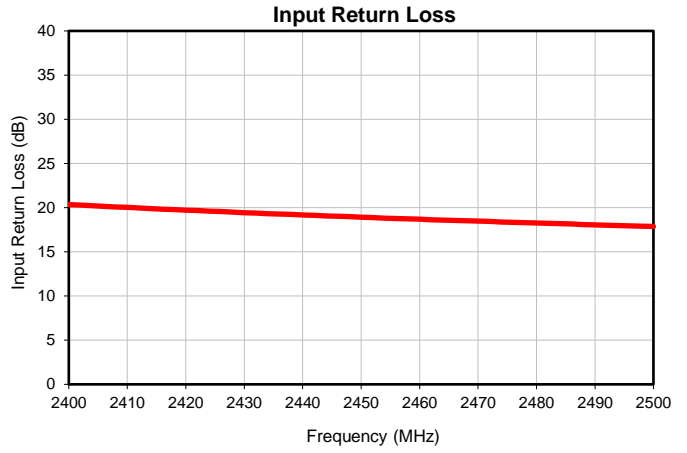

LTCC Balun RF Transformer

BLJC2-252R+

Typical Performance Data

P.O. Box 350166, Brooklyn, New York 11235-0003 (718) 934-4500 • Fax (718) 332-4661 For detailed performance specs & shopping online see Mini-Circuits web site
 The Design Engineers Search Engine Provides ACTUAL Data Instantly From MINI-CIRCUITS At: www.minicircuits.com