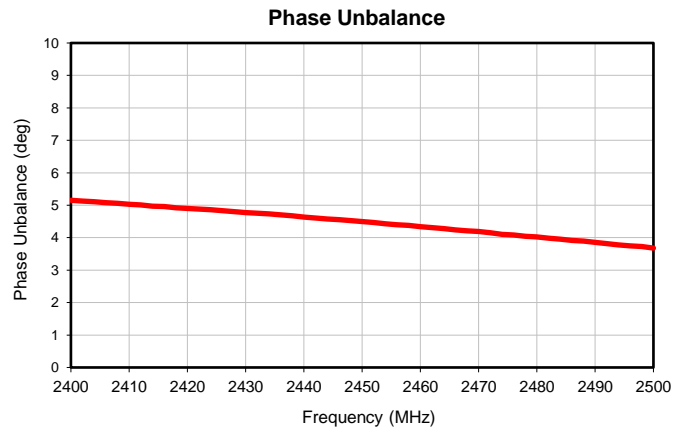

LTCC Balun RF Transformer

BLJC2-252R+

Typical Performance Data

P.O. Box 350166, Brooklyn, New York 11235-0003 (718) 934-4500 • Fax (718) 332-4661 For detailed performance specs & shopping online see Mini-Circuits web site
 The Design Engineers Search Engine Provides ACTUAL Data Instantly From MINI-CIRCUITS At: www.minicircuits.com