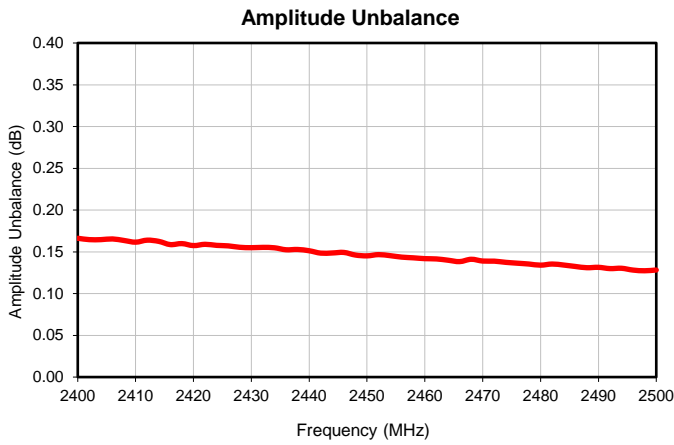

LTCC Balun RF Transformer

BLJC2-252R+

Typical Performance Data

P.O. Box 350166, Brooklyn, New York 11235-0003 (718) 934-4500 • Fax (718) 332-4661 For detailed performance specs & shopping online see Mini-Circuits web site
 The Design Engineers Search Engine Provides ACTUAL Data Instantly From MINI-CIRCUITS At: www.minicircuits.com