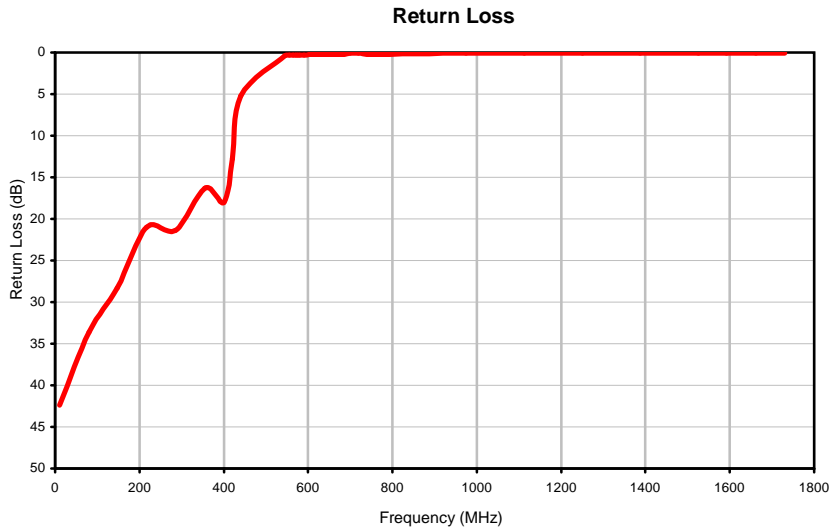

Typical Performance Curves

REV. X1
BLP-450+
060724
Page 1 of 1

IF/RF MICROWAVE COMPONENTS • ISO 9001 ISO 14001 AS 9100 CERTIFIED RoHS compliant
P.O. Box 350166, Brooklyn, New York 11235-0003 (718) 934-4500 Fax (718) 332-4661