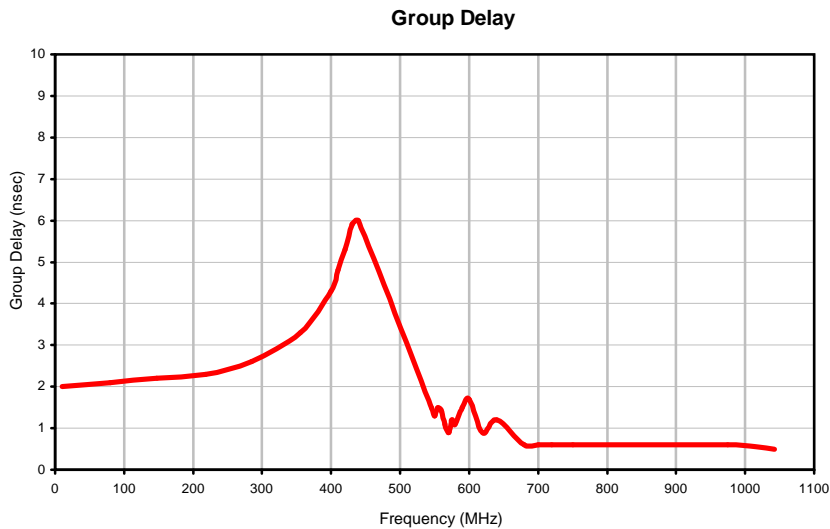

Typical Performance Curves

REV. X1
BLP-450+
060724
Page 1 of 1

IF/RF MICROWAVE COMPONENTS • ISO 9001 ISO 14001 AS 9100 CERTIFIED RoHS compliant
P.O. Box 350166, Brooklyn, New York 11235-0003 (718) 934-4500 Fax (718) 332-4661