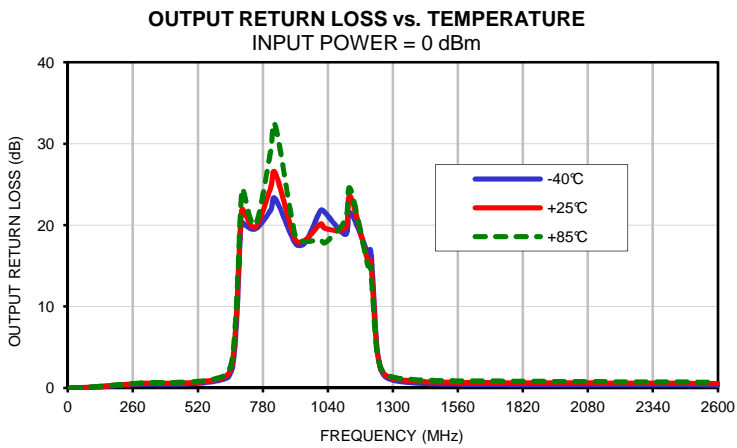

Typical Performance Curves

Band Pass Filter

BPF-A950+

Typical Performance Curves