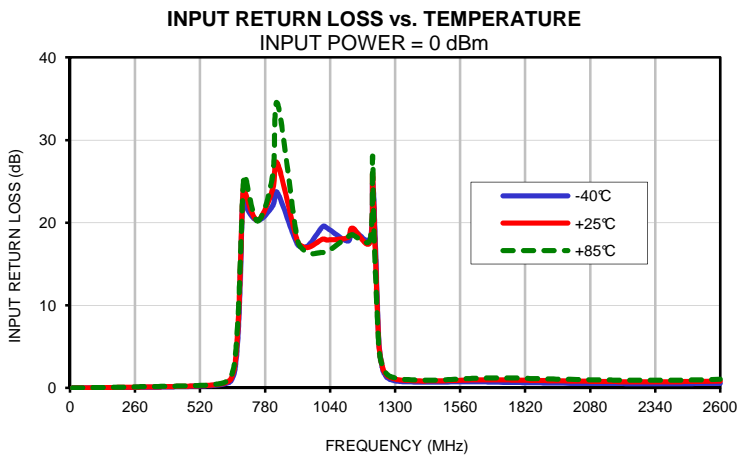

Typical Performance Curves

Band Pass Filter

BPF-A950+

Typical Performance Curves