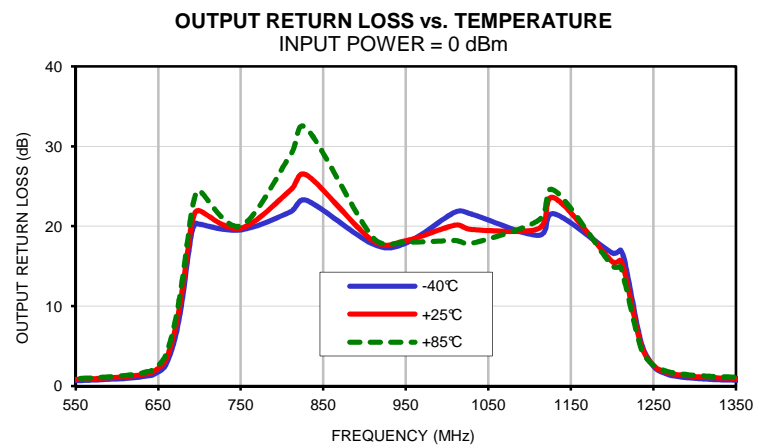

Typical Performance Curves

Band Pass Filter

BPF-A950+

Typical Performance Curves