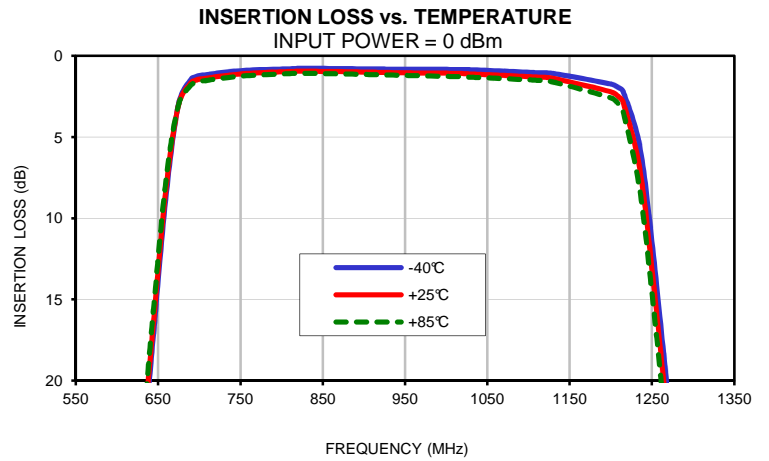

Typical Performance Curves

Band Pass Filter

BPF-A950+

Typical Performance Curves