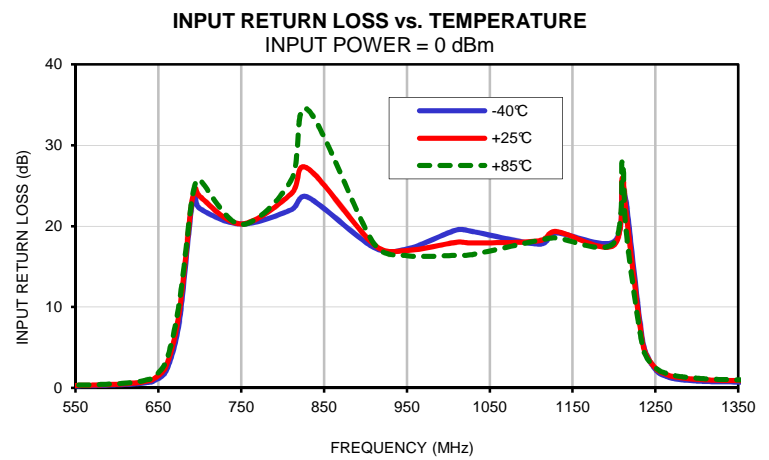

Typical Performance Curves

Band Pass Filter

BPF-A950+

Typical Performance Curves