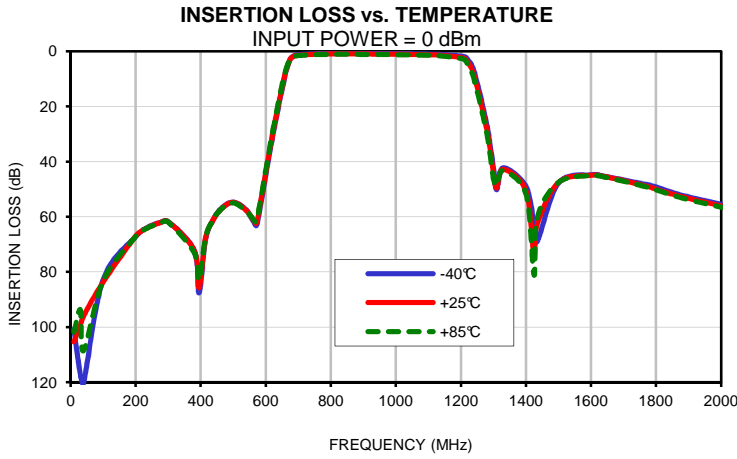

Typical Performance Curves

Band Pass Filter

BPF-A950+

Typical Performance Curves