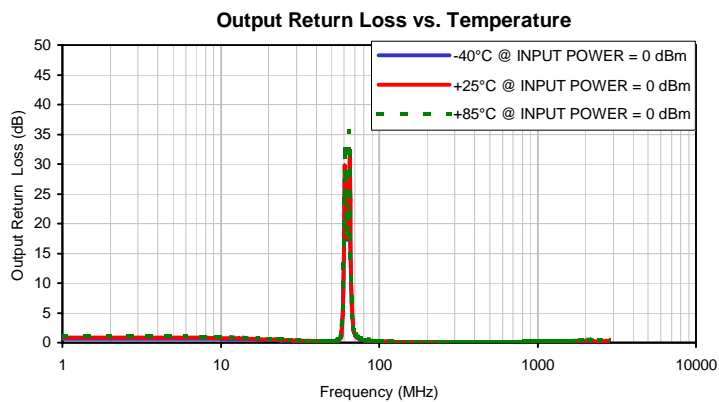

Typical Performance Curves

Typical Performance Curves

P.O. Box 350166, Brooklyn, New York 11235-0003 (718) 934-4500 • Fax (718) 332-4661 For detailed performance specs & shopping online see Mini-Circuits web site
The Design Engineers Search Engine Provides ACTUAL Data Instantly From MINI-CIRCUITS At: www.minicircuits.com

IF/RF MICROWAVE COMPONENTS