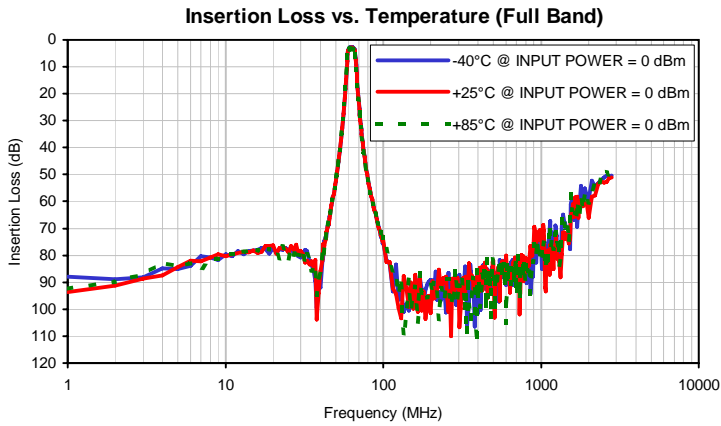

Typical Performance Curves

Typical Performance Curves

P.O. Box 350166, Brooklyn, New York 11235-0003 (718) 934-4500 • Fax (718) 332-4661 For detailed performance specs & shopping online see Mini-Circuits web site
The Design Engineers Search Engine Provides ACTUAL Data Instantly From MINI-CIRCUITS At: www.minicircuits.com

IF/RF MICROWAVE COMPONENTS