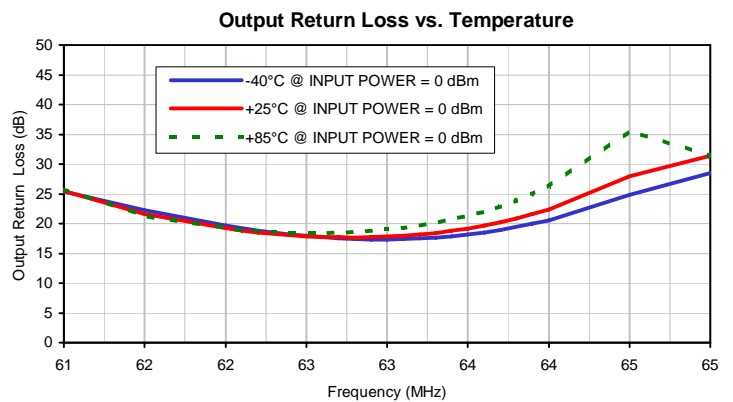

Typical Performance Curves

Typical Performance Curves

P.O. Box 350166, Brooklyn, New York 11235-0003 (718) 934-4500 • Fax (718) 332-4661 For detailed performance specs & shopping online see Mini-Circuits web site
The Design Engineers Search Engine Provides ACTUAL Data Instantly From MINI-CIRCUITS At: www.minicircuits.com