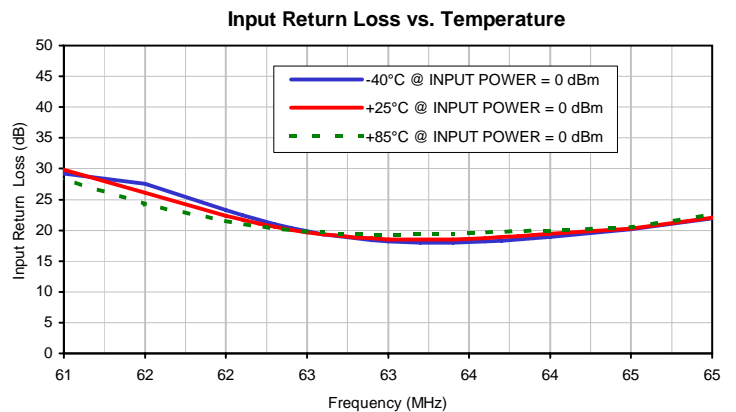

Typical Performance Curves

Typical Performance Curves

P.O. Box 350166, Brooklyn, New York 11235-0003 (718) 934-4500 • Fax (718) 332-4661 For detailed performance specs & shopping online see Mini-Circuits web site
The Design Engineers Search Engine Provides ACTUAL Data Instantly From MINI-CIRCUITS At: www.minicircuits.com