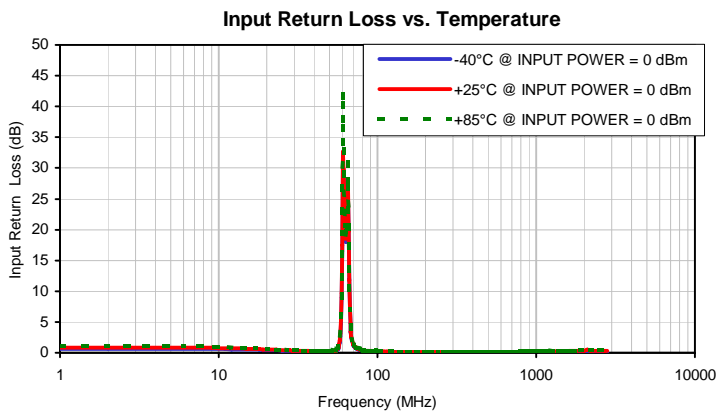

Typical Performance Curves

Typical Performance Curves

P.O. Box 350166, Brooklyn, New York 11235-0003 (718) 934-4500 • Fax (718) 332-4661 For detailed performance specs & shopping online see Mini-Circuits web site
The Design Engineers Search Engine Provides ACTUAL Data Instantly From MINI-CIRCUITS At: www.minicircuits.com

IF/RF MICROWAVE COMPONENTS