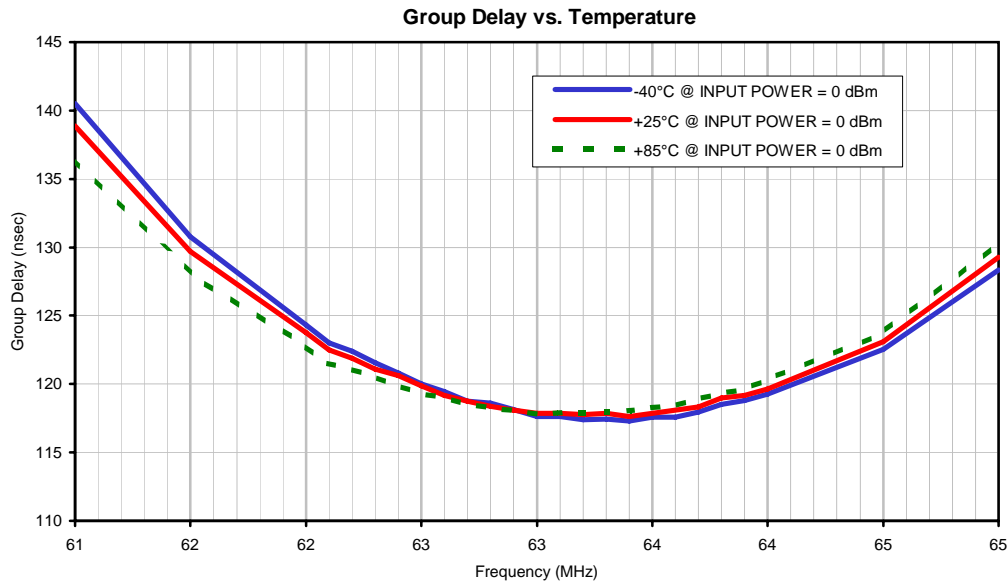

Typical Performance Curves

Typical Performance Curves

P.O. Box 350166, Brooklyn, New York 11235-0003 (718) 934-4500 • Fax (718) 332-4661 For detailed performance specs & shopping online see Mini-Circuits web site
The Design Engineers Search Engine Provides ACTUAL Data Instantly From MINI-CIRCUITS At: www.minicircuits.com

IF/RF MICROWAVE COMPONENTS