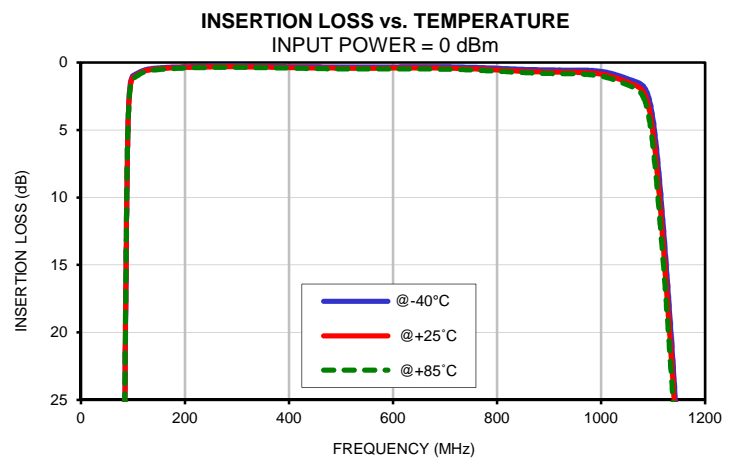

## Typical Performance Curves

# Surface Mount Band Pass Filter BPF-C550+