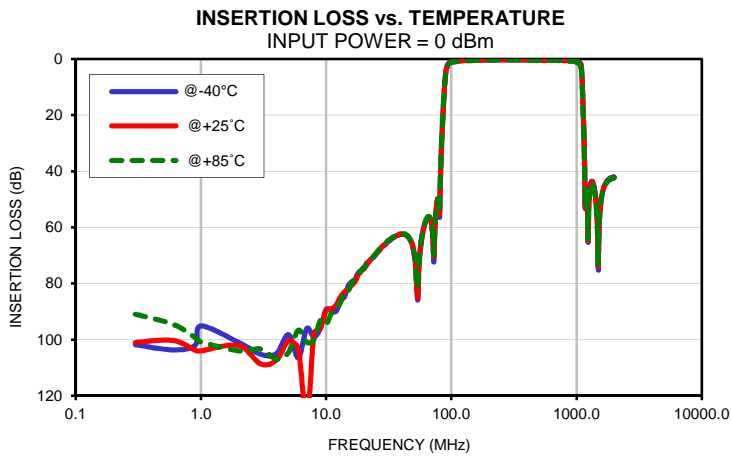

## Typical Performance Curves

# Surface Mount Band Pass Filter BPF-C550+