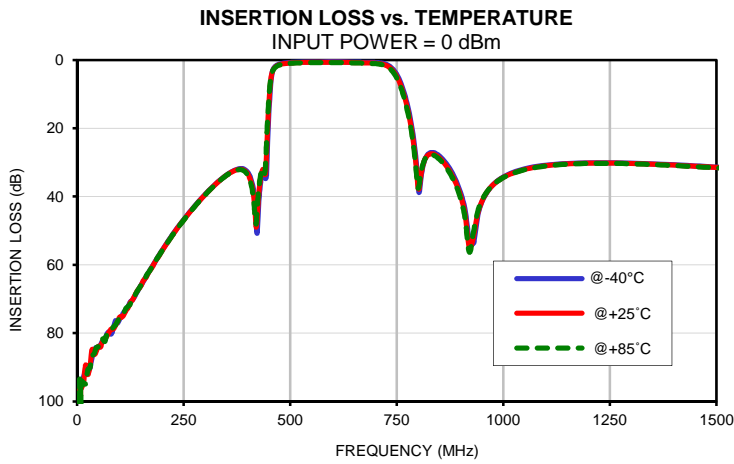

## Typical Performance Curves

# Surface Mount Band Pass Filter BPF-C587+