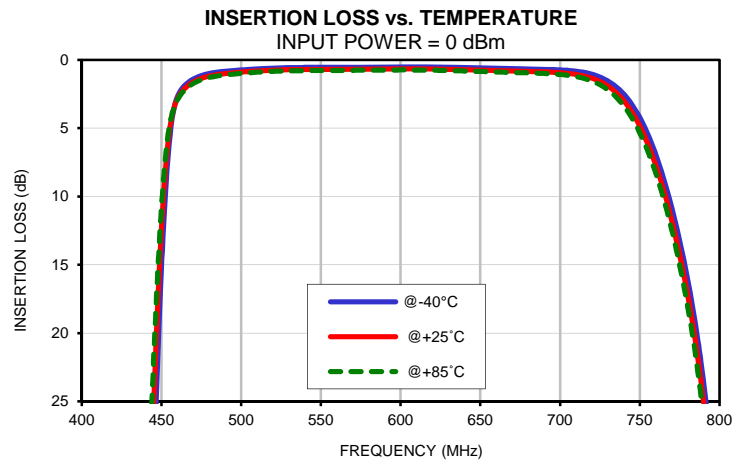

## Typical Performance Curves

# Surface Mount Band Pass Filter BPF-C587+