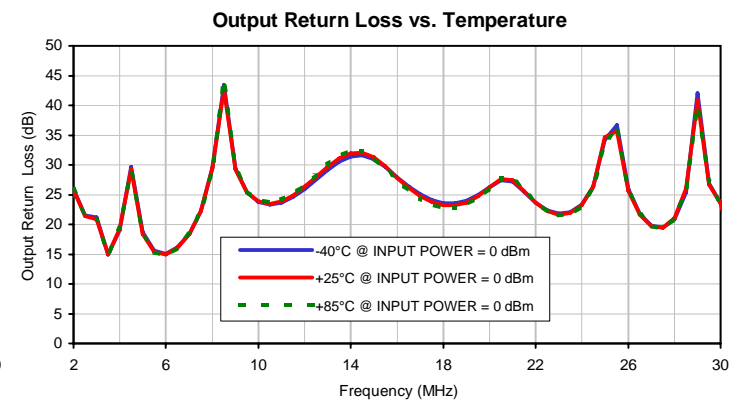

Typical Performance Curves

Surface Mount Band Pass Filter BPF-E16+

Typical Performance Curves