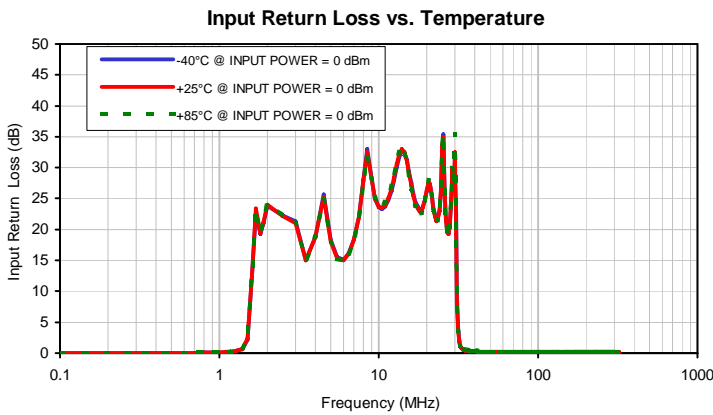

Typical Performance Curves

Surface Mount Band Pass Filter BPF-E16+

Typical Performance Curves