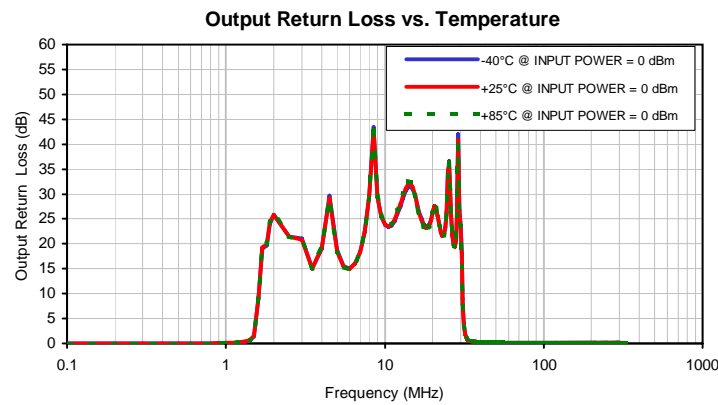

Typical Performance Curves

Surface Mount Band Pass Filter BPF-E16+

Typical Performance Curves