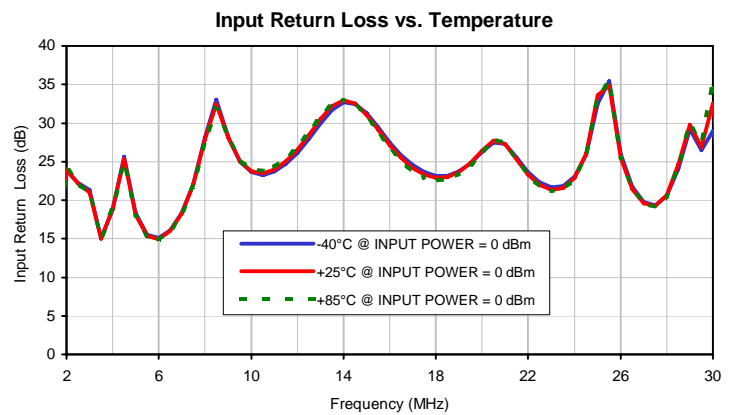

Typical Performance Curves

Surface Mount Band Pass Filter BPF-E16+

Typical Performance Curves