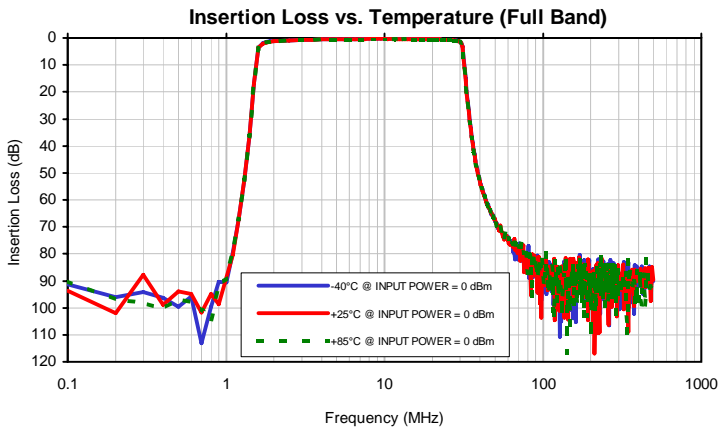

Typical Performance Curves

Surface Mount Band Pass Filter BPF-E16+

Typical Performance Curves