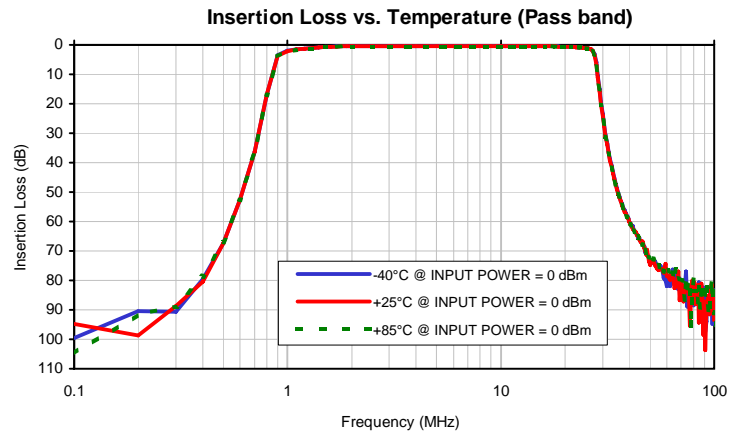

Typical Performance Curves

Surface Mount Band Pass Filter BPF-E16+

Typical Performance Curves